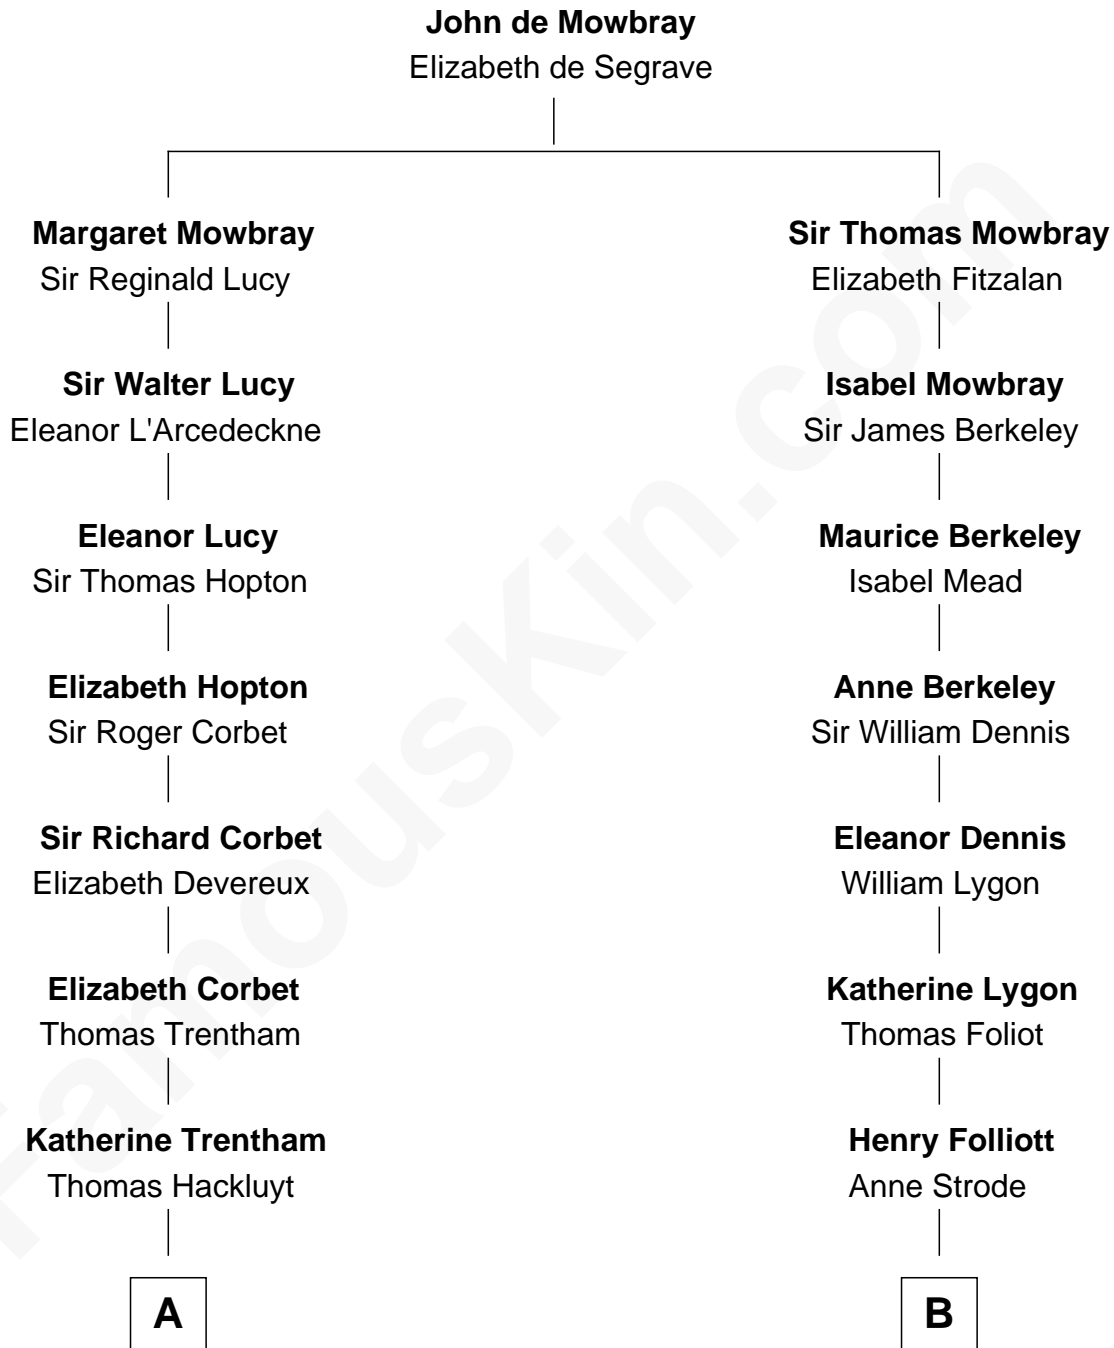

FamousKin.com

Relationship Chart of

Orson Welles

Radio, Stage, and Movie Actor

16th cousin 2 times removed of

Sir Winston Churchill

Prime Minister of the United Kingdom

C