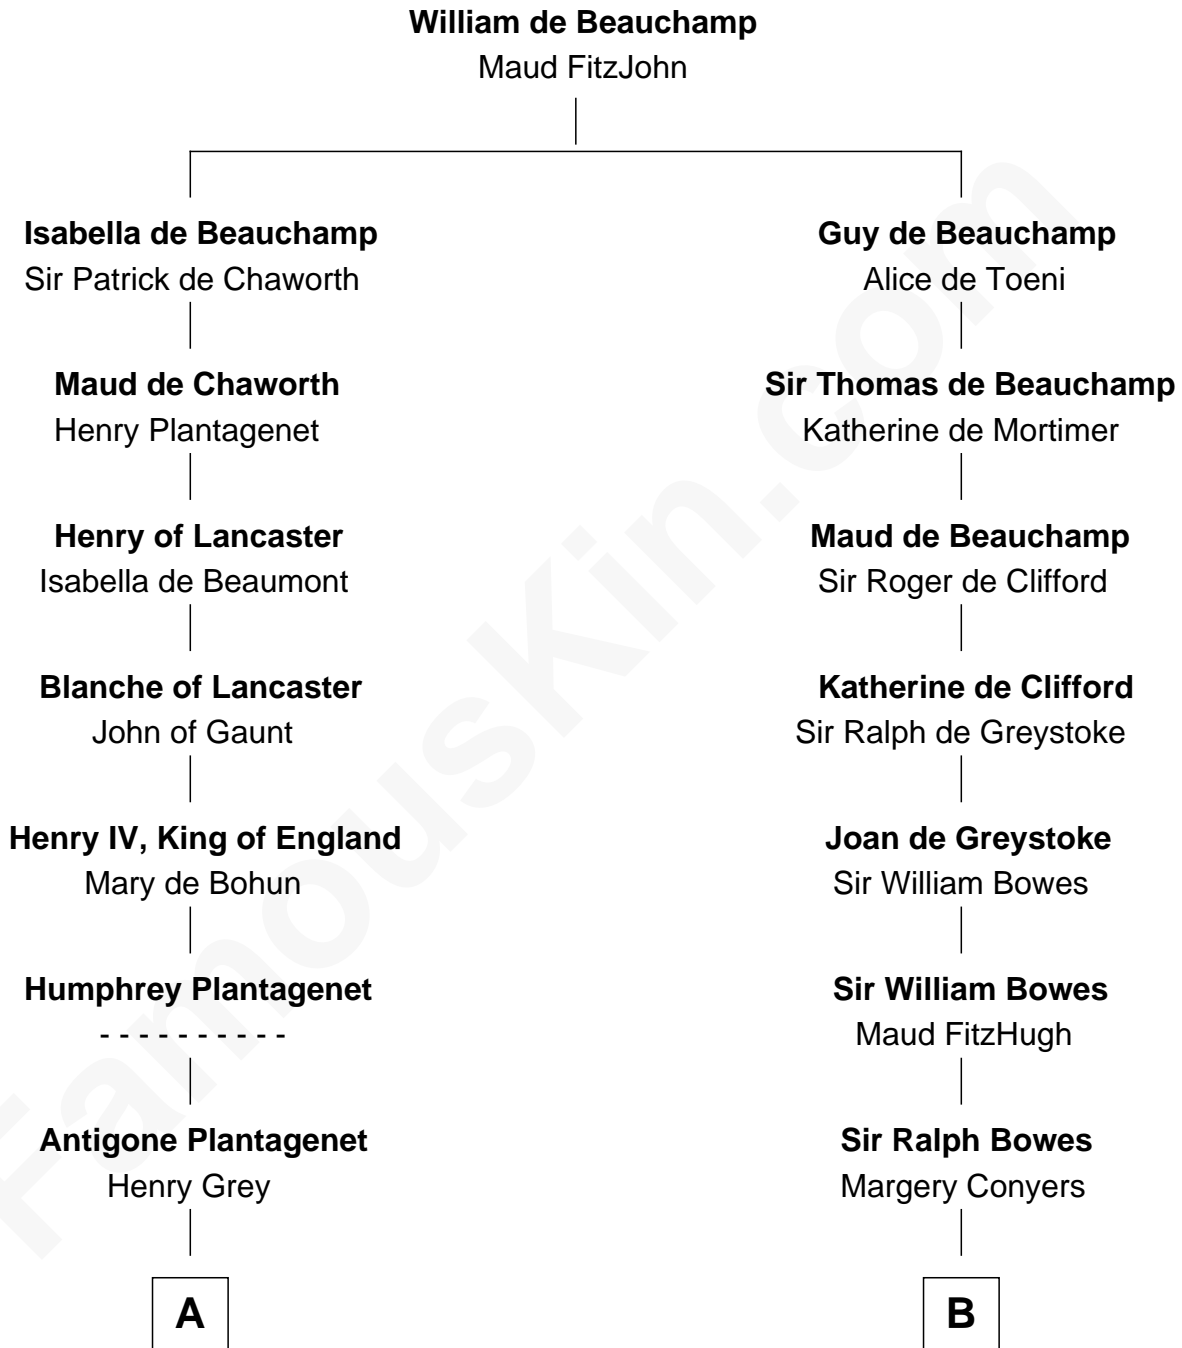

FamousKin.com

Relationship Chart of

Orson Welles

Radio, Stage, and Movie Actor

19th cousin 2 times removed of

William Howard Taft

27th U.S. President

C

William Hill Wells
Elizabeth Dagworthy

Henry Hill Welles
Mary Putnam

Richard Jones Welles
Mary Blanche Head

Richard Head Welles
Beatrice Ives

Orson Welles
Radio, Stage, and Movie Actor

D

Peter Rawson Taft
Sylvia Howard

Alphonso Taft
Louisa Maria Torrey

William Howard Taft
27th U.S. President

FamousKin.com