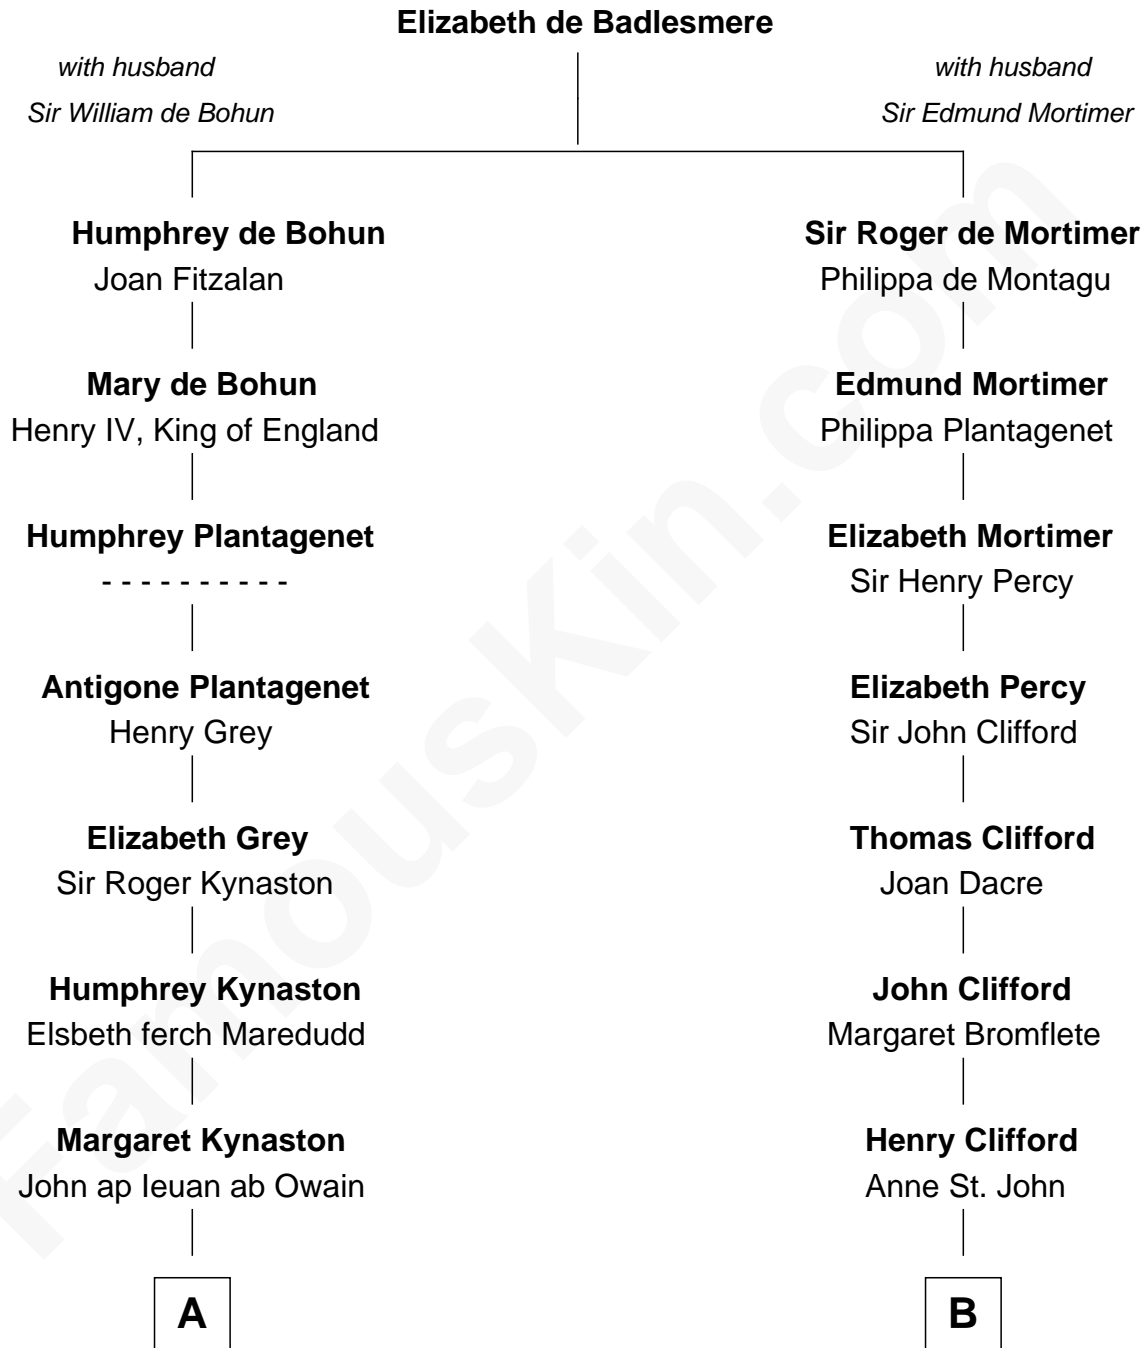

FamousKin.com

Relationship Chart of

Orson Welles

Radio, Stage, and Movie Actor

18th cousin 1 time removed of

William Howard Taft

27th U.S. President

C

Richard Head Welles

Beatrice Ives

Orson Welles

Radio, Stage, and Movie Actor

D

Peter Rawson Taft

Sylvia Howard

Alphonso Taft

Louisa Maria Torrey

William Howard Taft

27th U.S. President

FamousKin.com