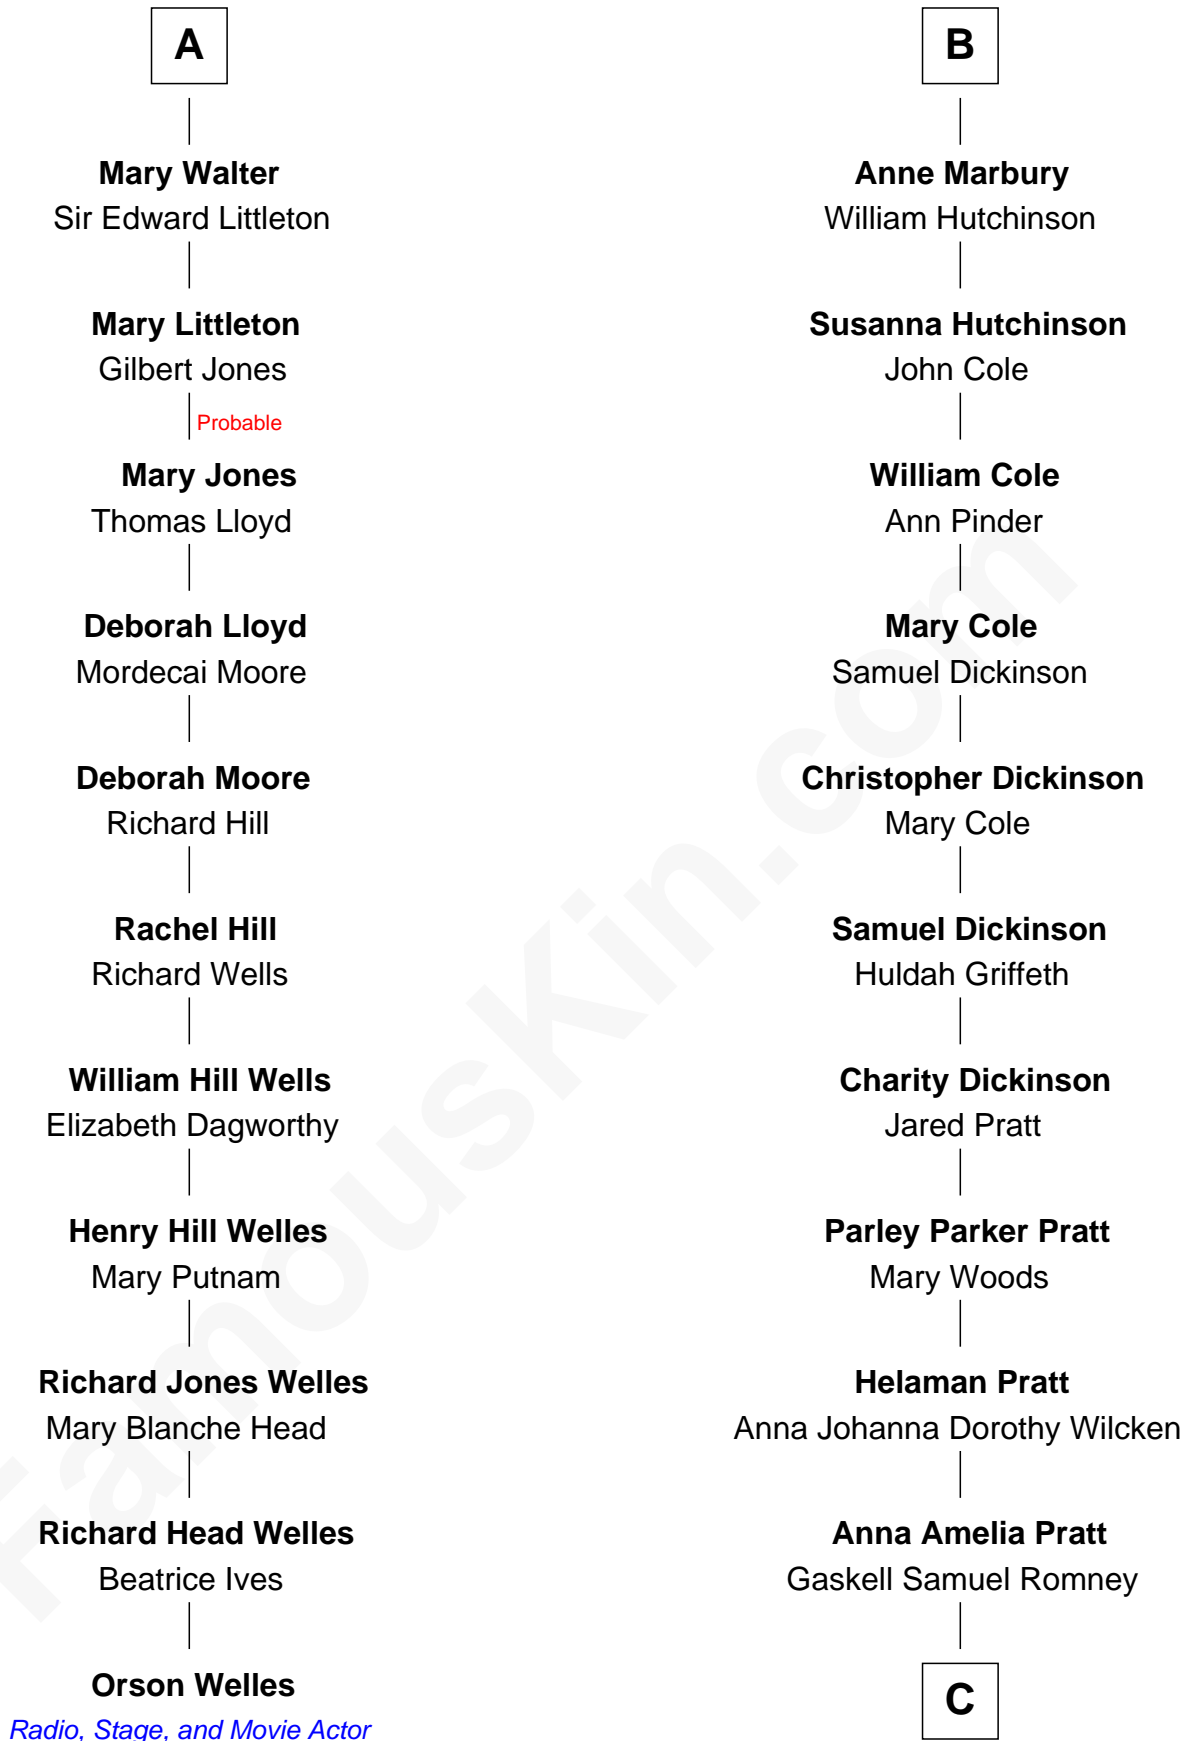

# FamousKin.com Relationship Chart of

**Orson Welles**

*Radio, Stage, and Movie Actor*

17th cousin 1 time removed of

**Mitt Romney**

*70th Governor of Massachusetts*

C

George Wilcken Romney

Lenore Emily LaFount

Mitt Romney

*70th Governor of Massachusetts*

FamousKin.com