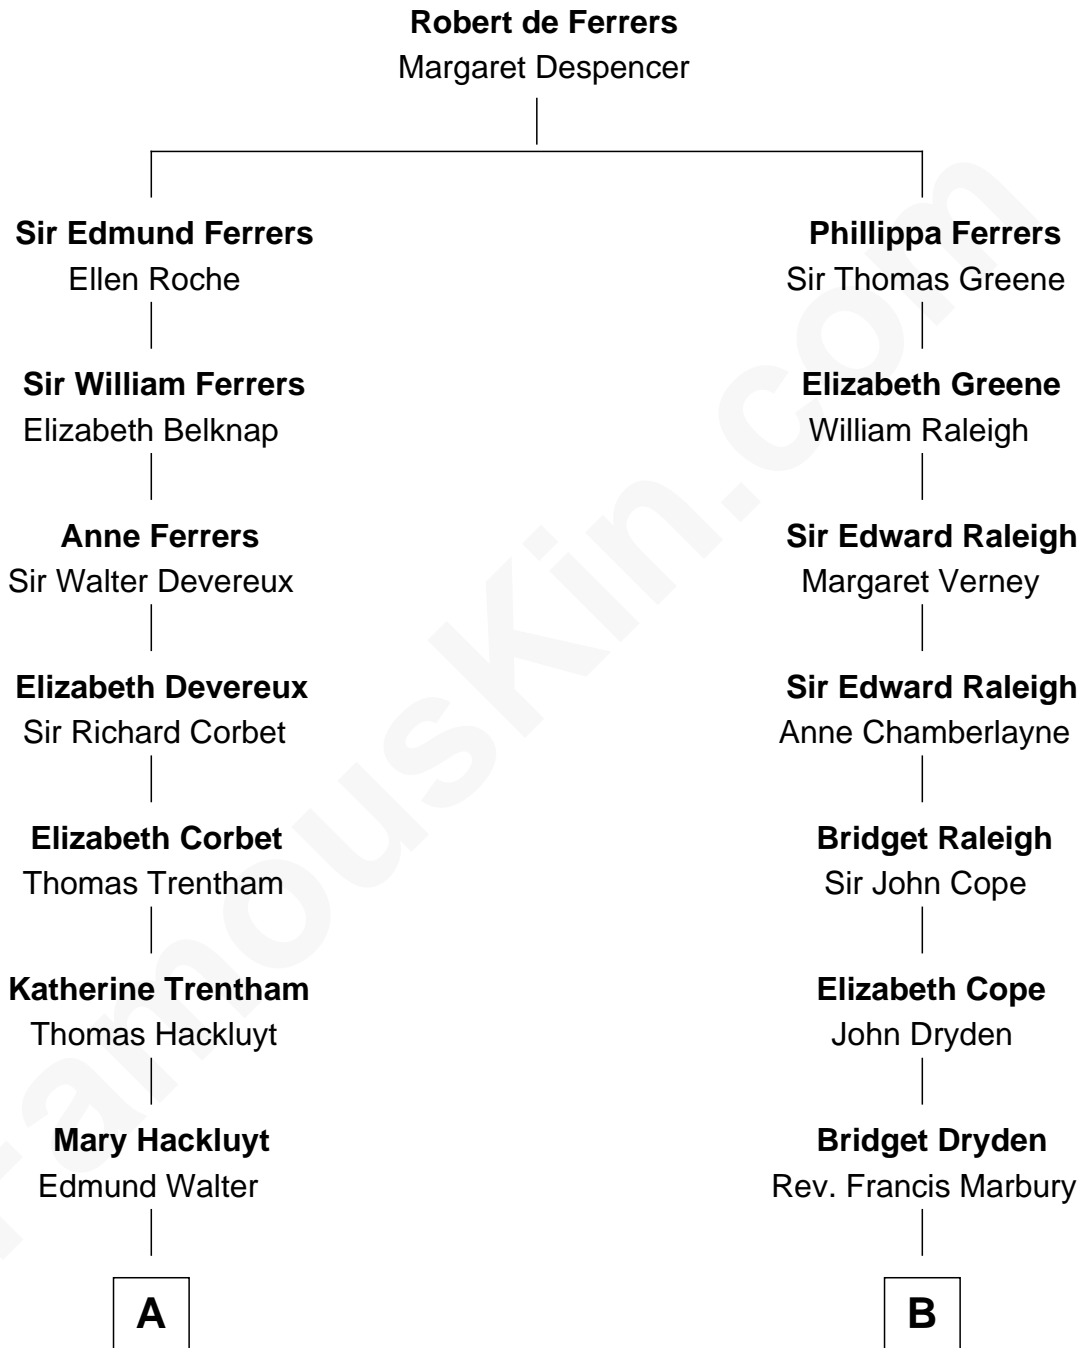

# FamousKin.com Relationship Chart of

**Orson Welles**

*Radio, Stage, and Movie Actor*

17th cousin 1 time removed of

**Mitt Romney**

*70th Governor of Massachusetts*

C

George Wilcken Romney

Lenore Emily LaFount

Mitt Romney

*70th Governor of Massachusetts*

FamousKin.com