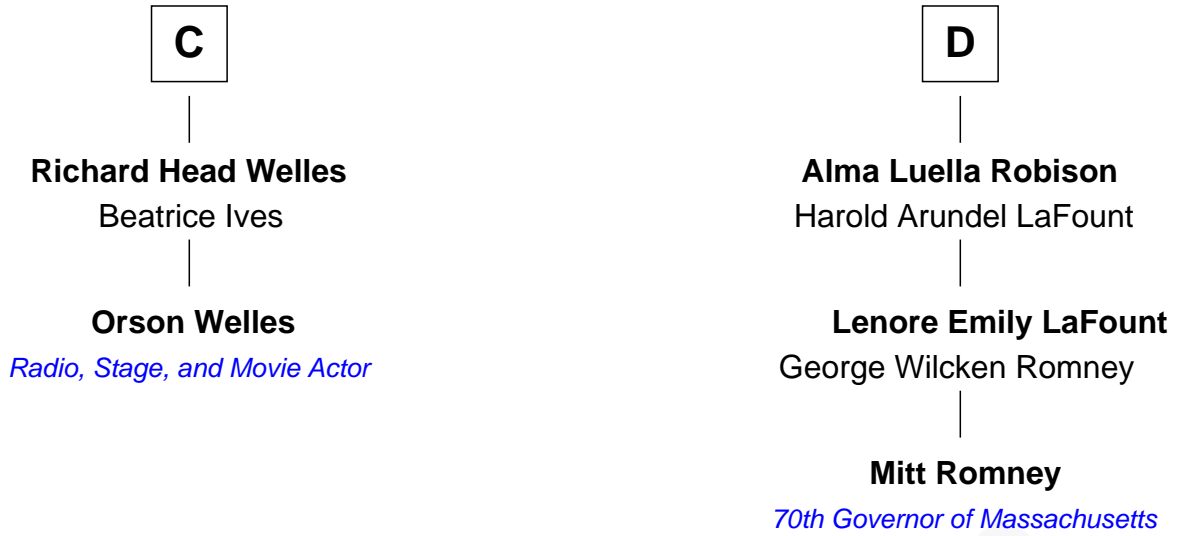

# FamousKin.com Relationship Chart of

**Orson Welles**

*Radio, Stage, and Movie Actor*

18th cousin 1 time removed of

**Mitt Romney**

*70th Governor of Massachusetts*

**John de Mowbray**  
Elizabeth de Segrave

**Margaret Mowbray**  
Sir Reginald Lucy

**Sir Walter Lucy**  
Eleanor L'Arcedeckne

**Eleanor Lucy**  
Sir Thomas Hopton

**Elizabeth Hopton**  
Sir Roger Corbet

**Sir Richard Corbet**  
Elizabeth Devereux

**Elizabeth Corbet**  
Thomas Trentham

**Katherine Trentham**  
Thomas Hackluyt

**A**

**Joan de Mowbray**  
Sir Thomas Grey

**Maud Grey**  
Sir Robert Ogle

**Anne Ogle**  
Sir William Heron

**Elizabeth Heron**  
Sir John Heron

**Elizabeth Heron**  
Sir Robert Talboys

**Maud Talboys**  
Sir Robert Tyrwhit

**Katharine Tyrwhit**  
Sir Richard Thimbleby

**B**

FamousKin.com