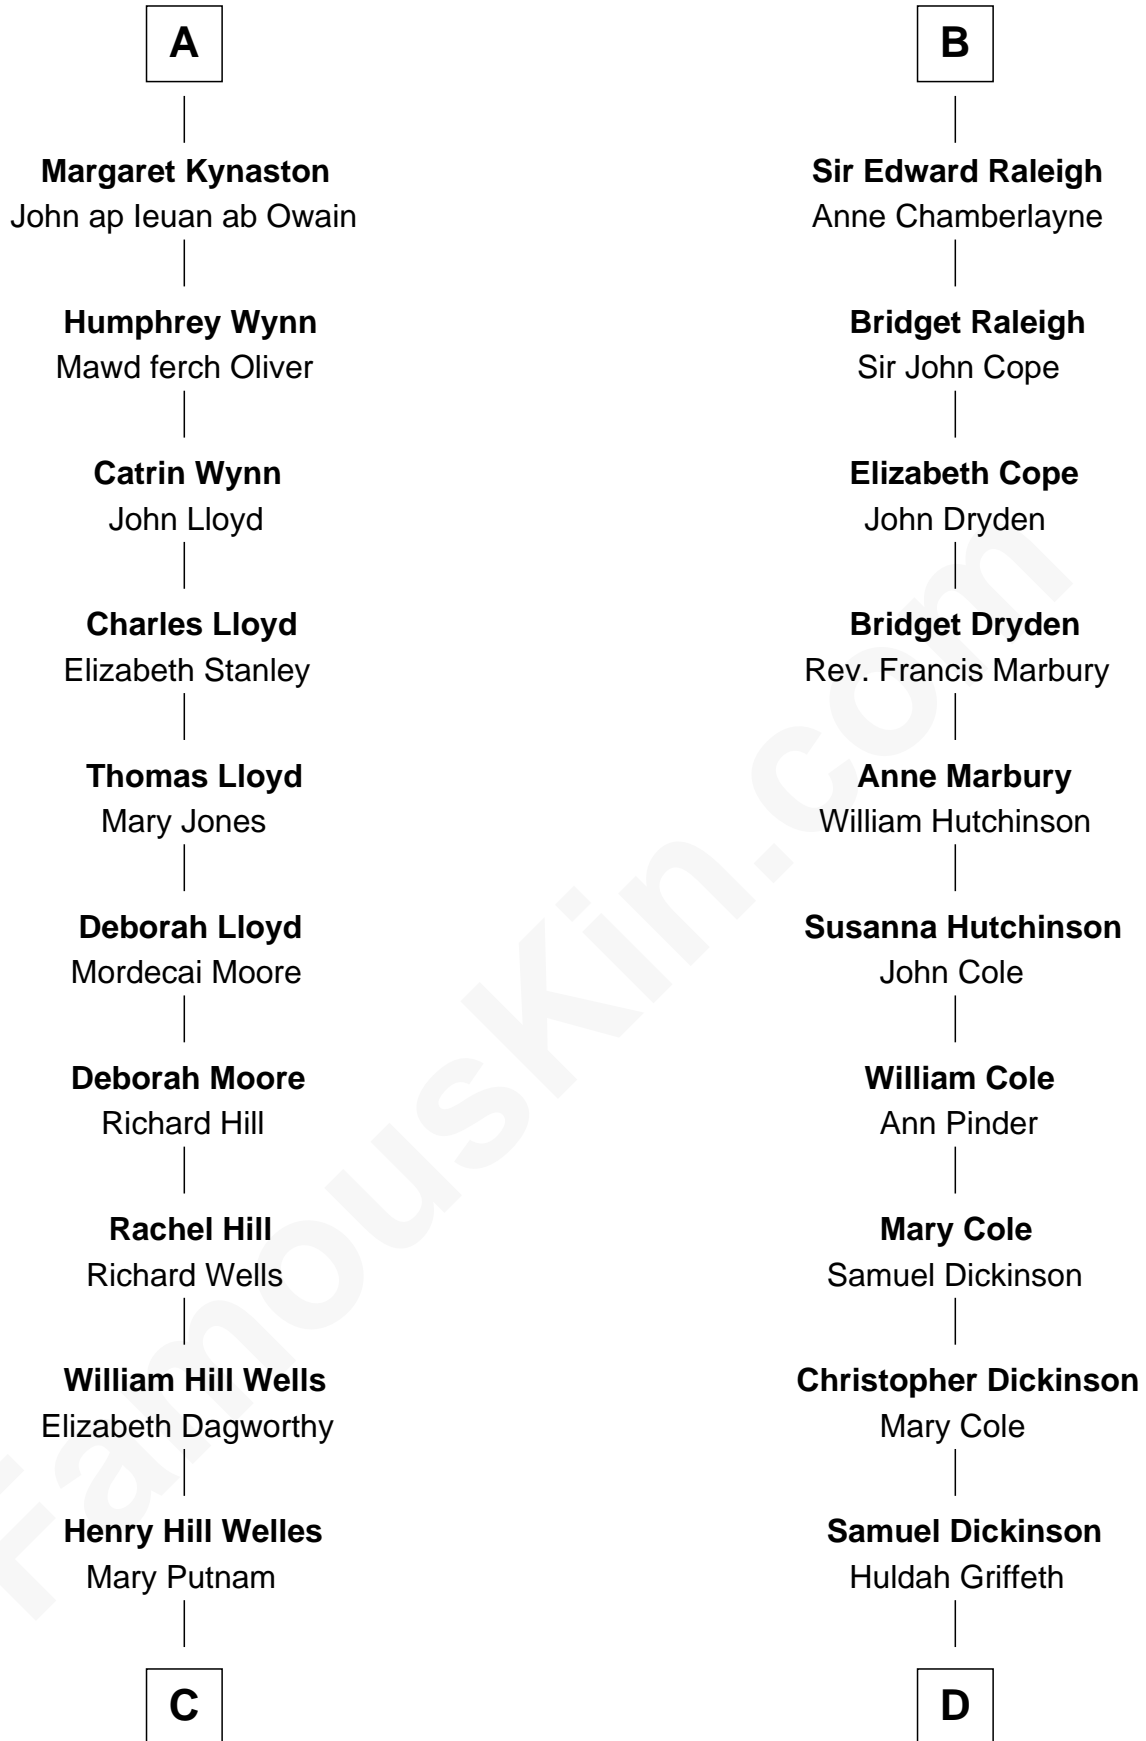

FamousKin.com

Relationship Chart of

Orson Welles

Radio, Stage, and Movie Actor

19th cousin 2 times removed of

George Romney

43rd Governor of Michigan

Humphrey de Bohun
Elizabeth Plantagenet

Sir William de Bohun
Elizabeth de Badlesmere

Humphrey de Bohun
Joan Fitzalan

Mary de Bohun
Henry IV, King of England

Humphrey Plantagenet

Antigone Plantagenet
Henry Grey

Elizabeth Grey
Sir Roger Kynaston

Humphrey Kynaston
Elsbeth ferch Maredudd

A

Eleanor de Bohun
Sir James le Boteler

Pernel le Boteler
Sir Gilbert Talbot

Sir Richard Talbot
Ankaret le Strange

Mary Talbot
Sir Thomas Greene

Sir Thomas Greene
Phillippa Ferrers

Elizabeth Greene
William Raleigh

Sir Edward Raleigh
Margaret Verney

B

C

Richard Jones Welles

Mary Blanche Head

Richard Head Welles

Beatrice Ives

Orson Welles