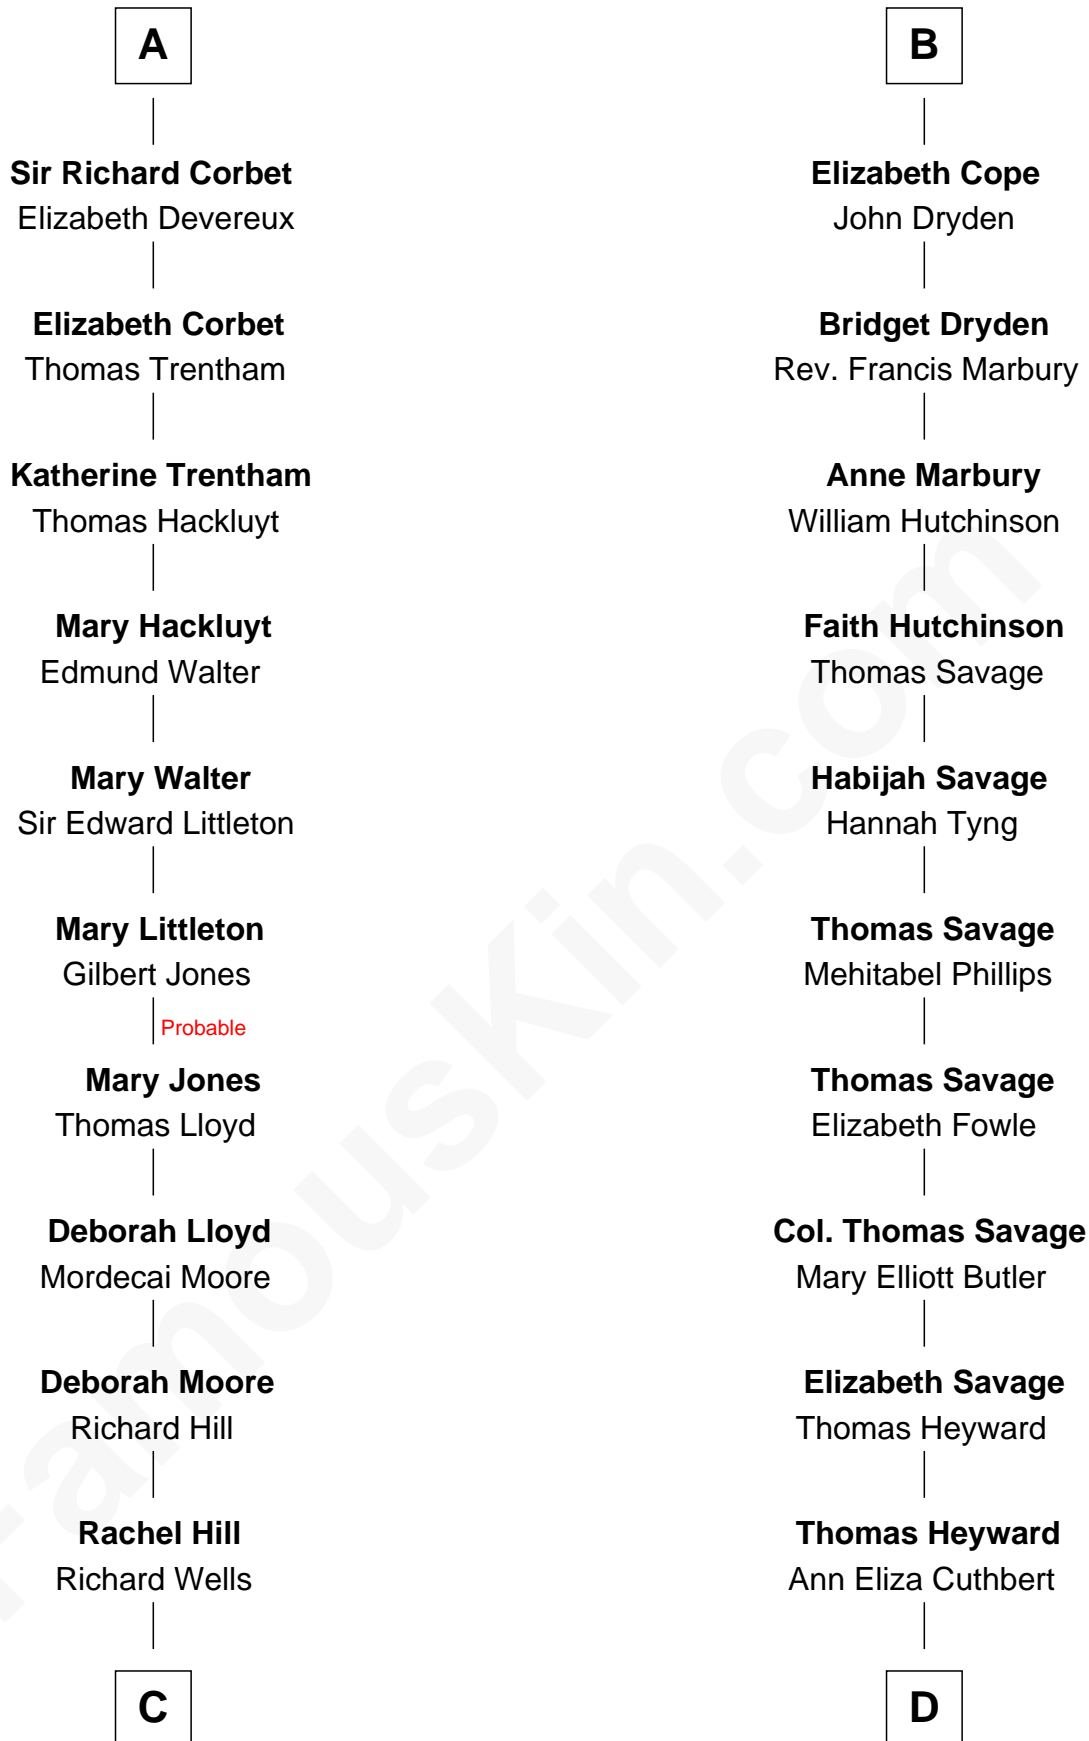

FamousKin.com Relationship Chart of

Orson Welles

Radio, Stage, and Movie Actor

20th cousin 1 time removed of

DuBose Heyward

Author of Porgy (Porgy & Bess)

Sir Gilbert Talbot

Pernel le Boteler

Elizabeth Talbot

Sir Henry de Grey

Richard Grey

Blanche de la Vache

Alice Grey

Sir William Burley

Elizabeth Burley

Sir John Hopton

Ankaret le Strange

Mary Talbot

Sir Thomas Greene

Sir Thomas Greene

Phillippa Ferrers

Elizabeth Greene

William Raleigh

Sir Edward Raleigh

Margaret Verney

Sir Edward Raleigh

Anne Chamberlayne

Bridget Raleigh

Sir John Cope

B

C

William Hill Wells
Elizabeth Dagworthy