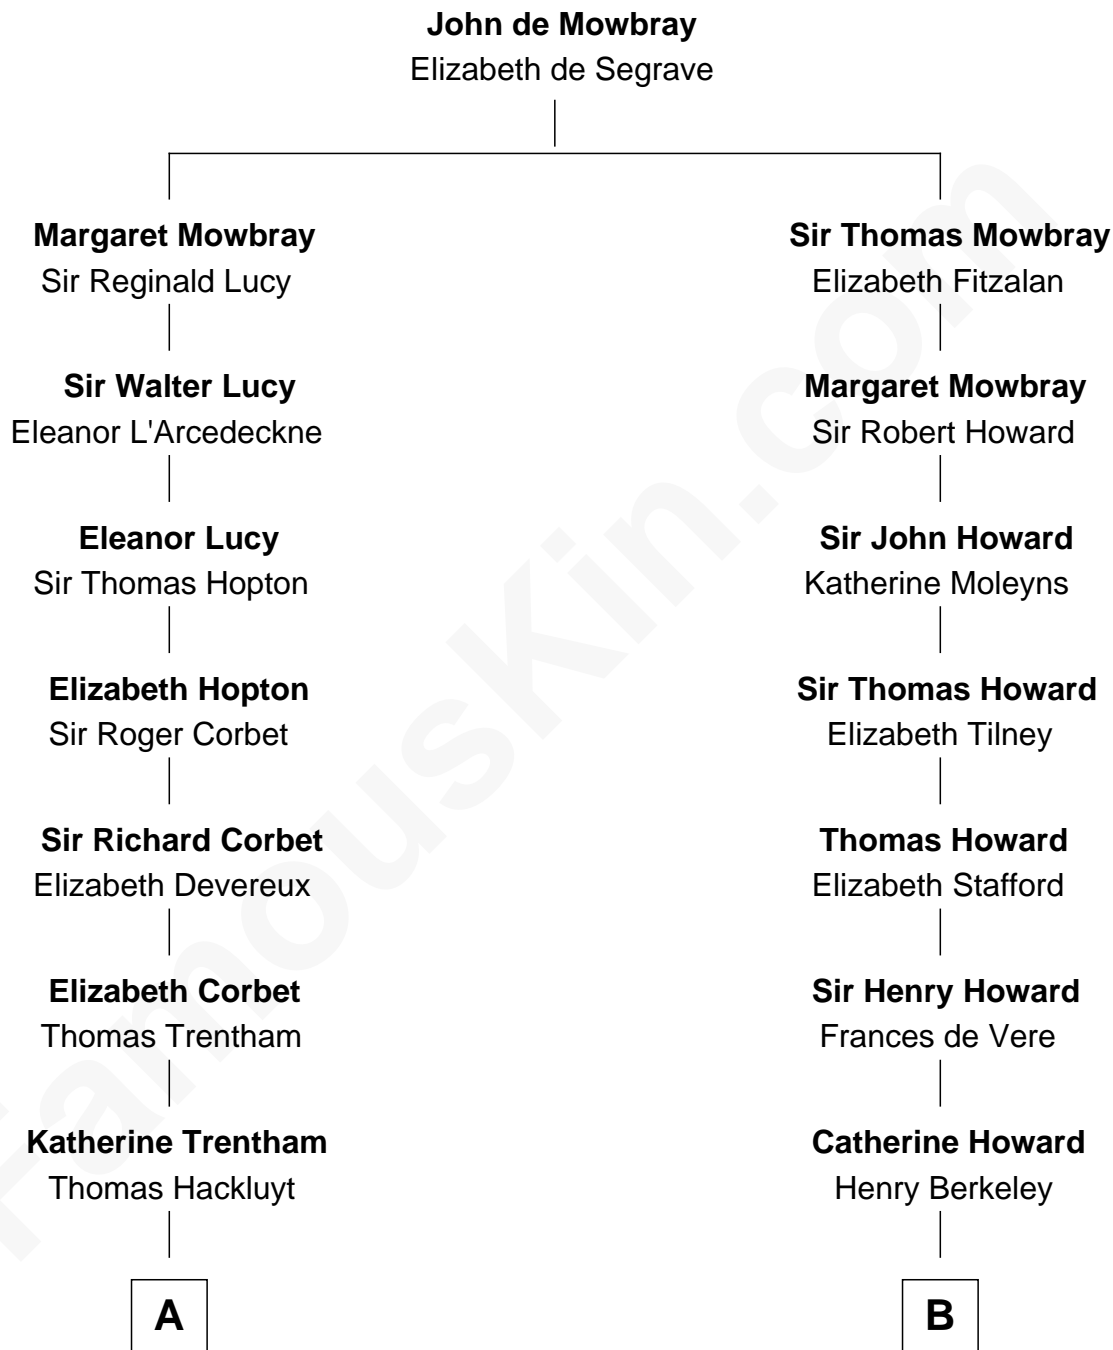

# FamousKin.com

## Relationship Chart of Orson Welles

Radio, Stage, and Movie Actor

15th cousin 3 times removed of

**Francis Scott Key**

Author of "The Star Spangled Banner"

**C**

Richard Head Welles

Beatrice Ives