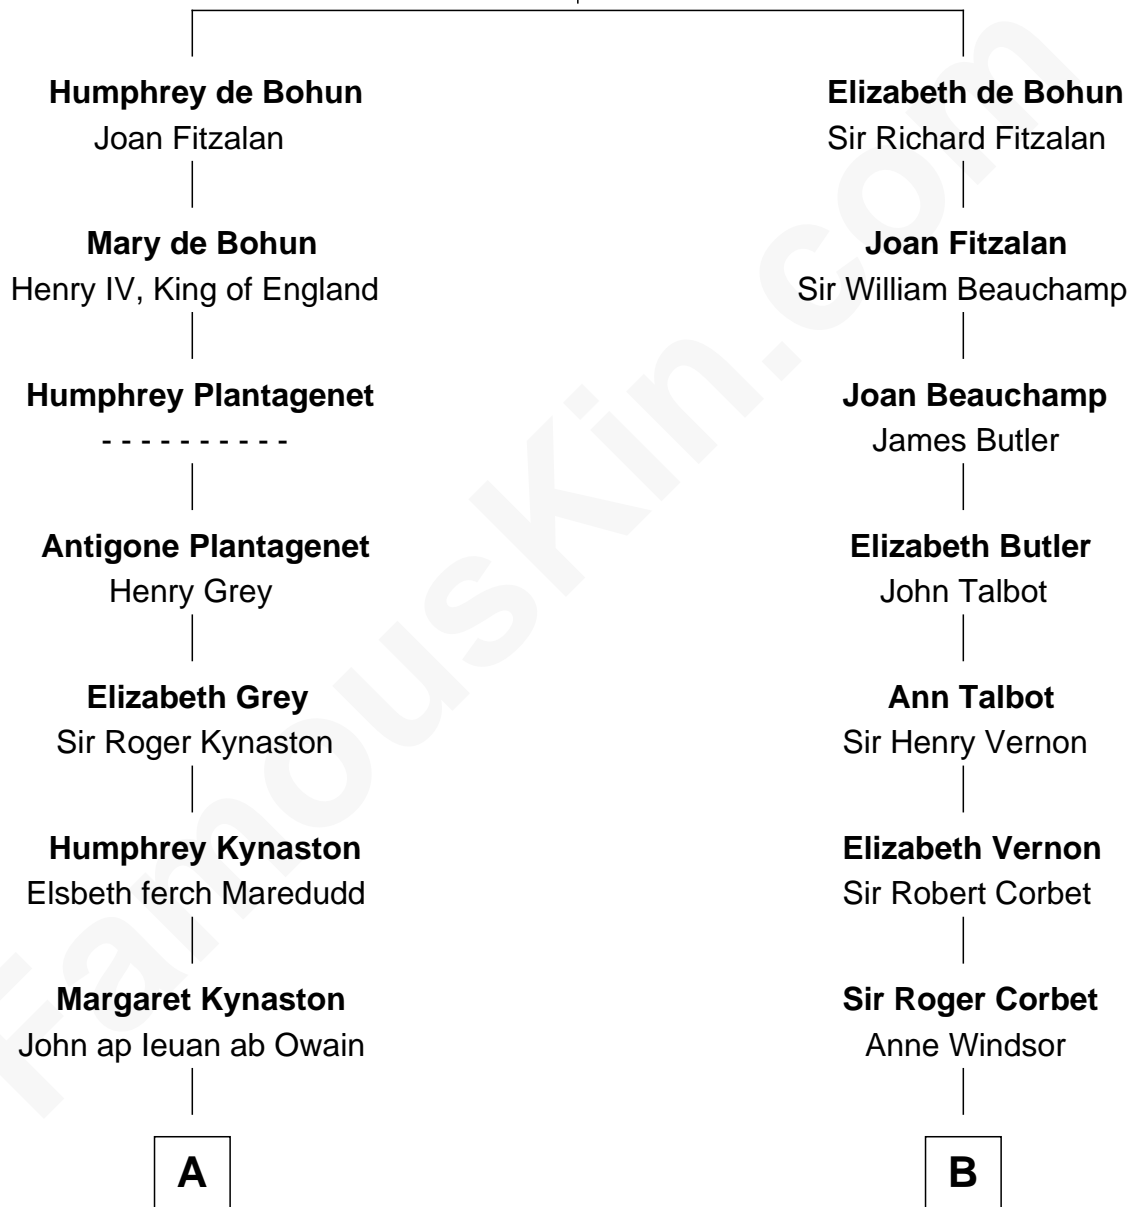

# FamousKin.com Relationship Chart of

**Orson Welles**

*Radio, Stage, and Movie Actor*

18th cousin of

**John D. Rockefeller**

*Founder of the Standard Oil Company*

**Sir William de Bohun**  
Elizabeth de Badlesmere

**C**

**Richard Head Welles**

Beatrice Ives

**Orson Welles**

*Radio, Stage, and Movie Actor*

**D**

**William Avery Rockefeller**

Eliza Davison