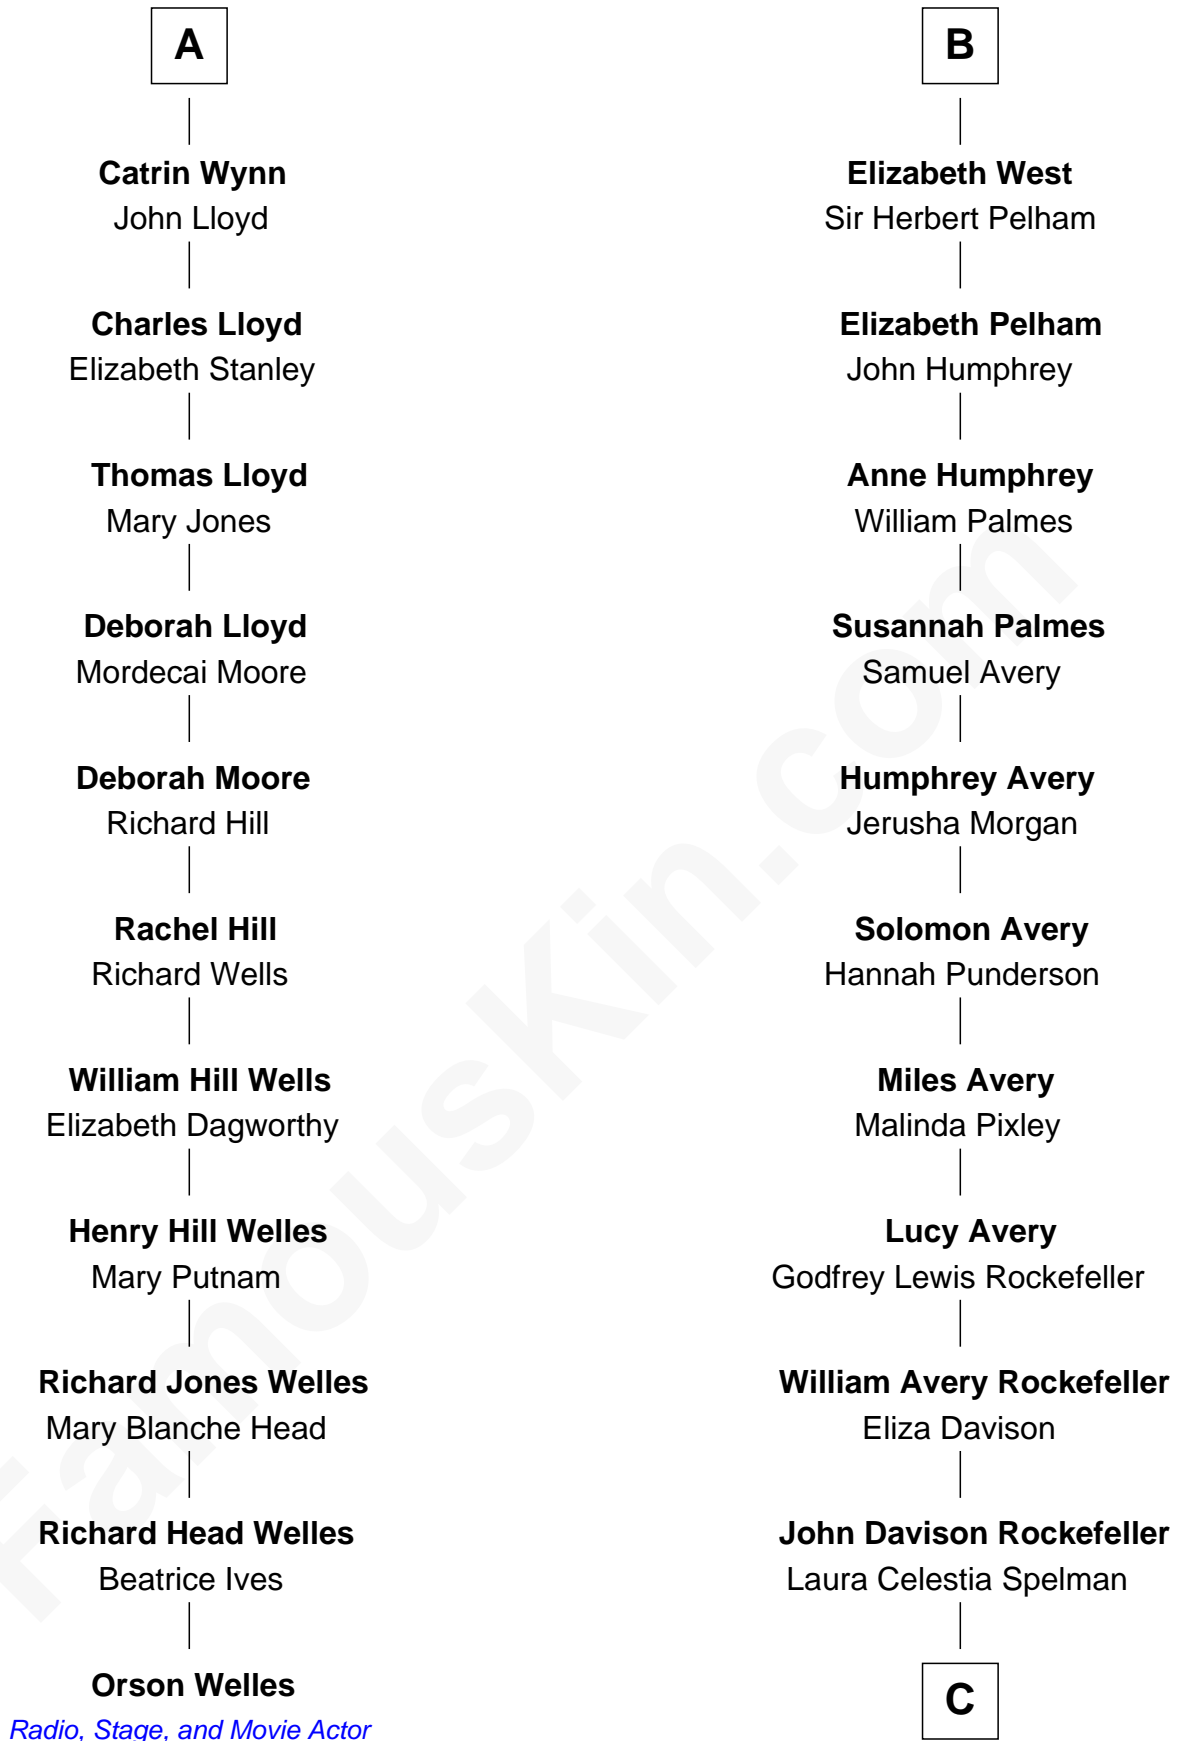

FamousKin.com

Relationship Chart of

Orson Welles

Radio, Stage, and Movie Actor

17th cousin 1 time removed of

Nelson Rockefeller

41st U.S. Vice-President

C

John Davison Rockefeller

Abby Greene Aldrich

Nelson Rockefeller

41st U.S. Vice-President

FamousKin.com