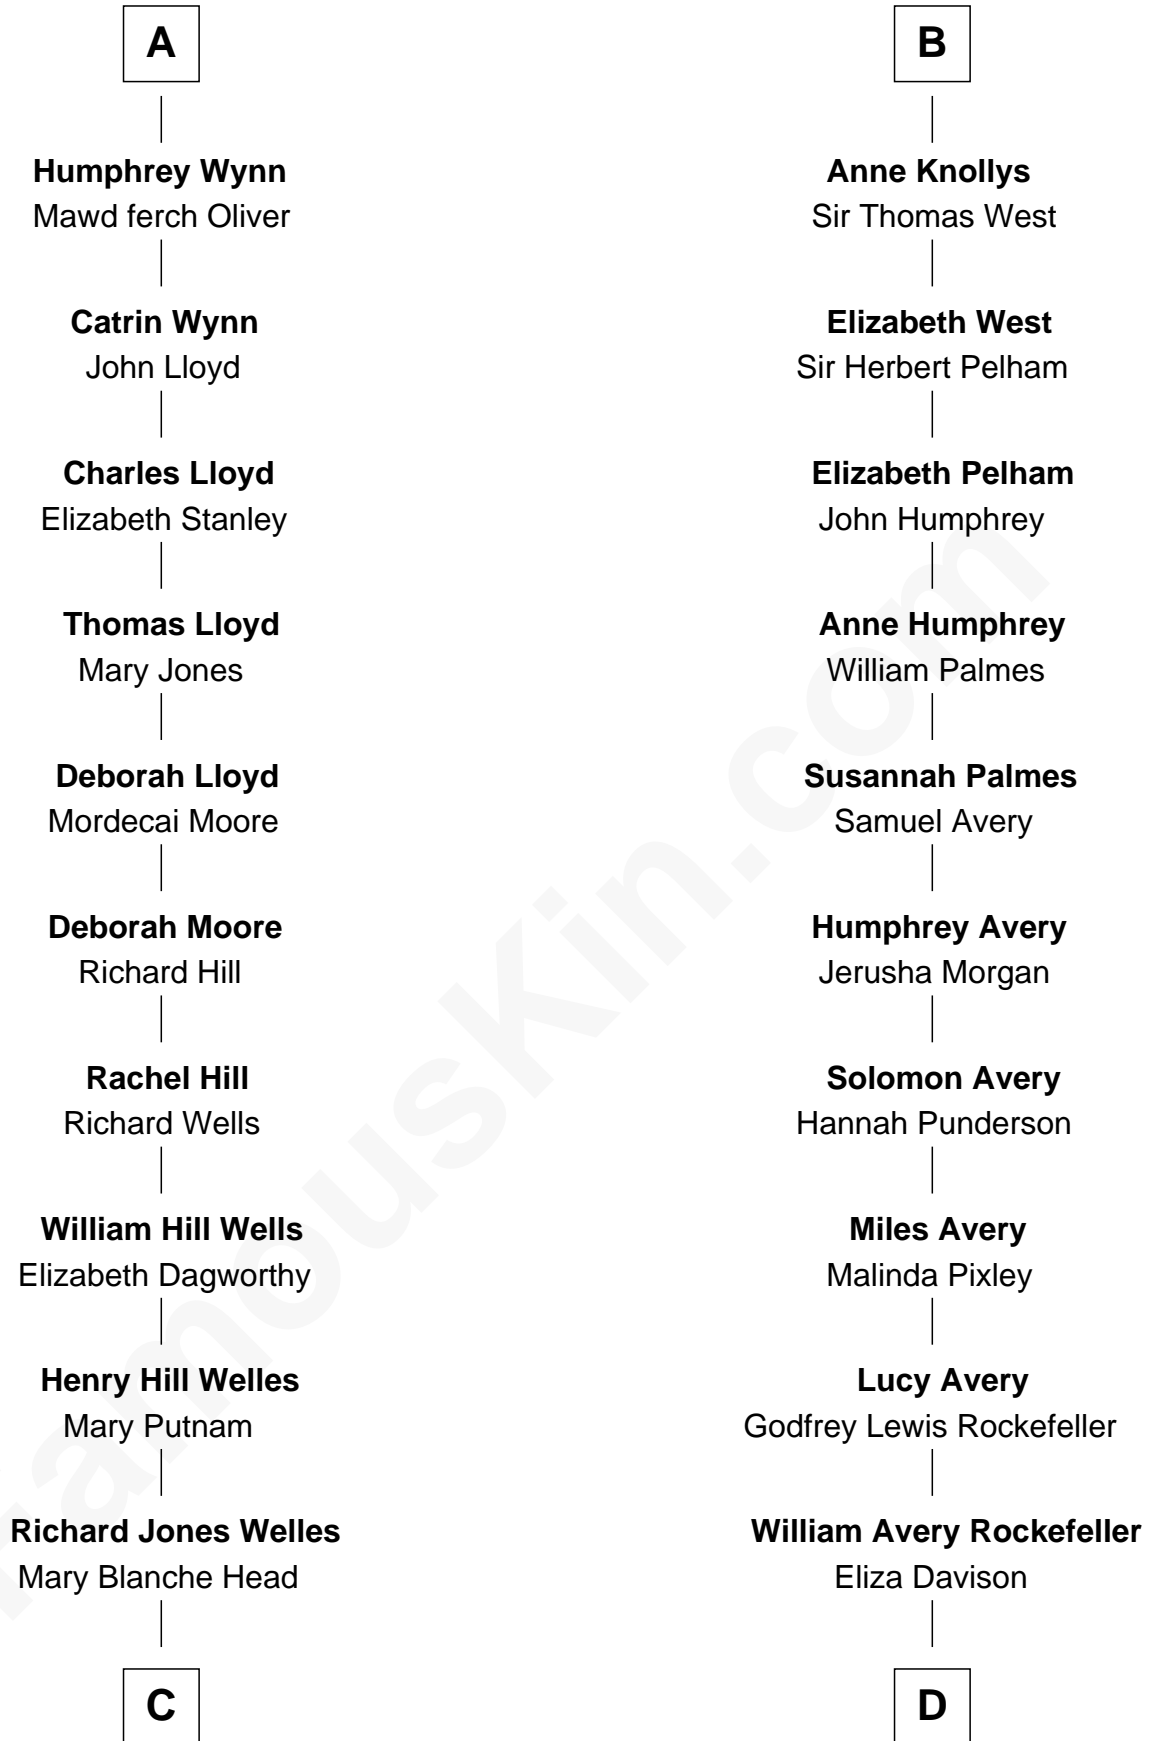

## Relationship Chart of

### Orson Welles

*Radio, Stage, and Movie Actor*

18th cousin 1 time removed of

**Nelson Rockefeller**

*41st U.S. Vice-President*

**C**

**Richard Head Welles**

Beatrice Ives

**Orson Welles**

*Radio, Stage, and Movie Actor*

**D**

**John Davison Rockefeller**

Laura Celestia Spelman

**John Davison Rockefeller**

Abby Greene Aldrich

**Nelson Rockefeller**

*41st U.S. Vice-President*

FamousKin.com