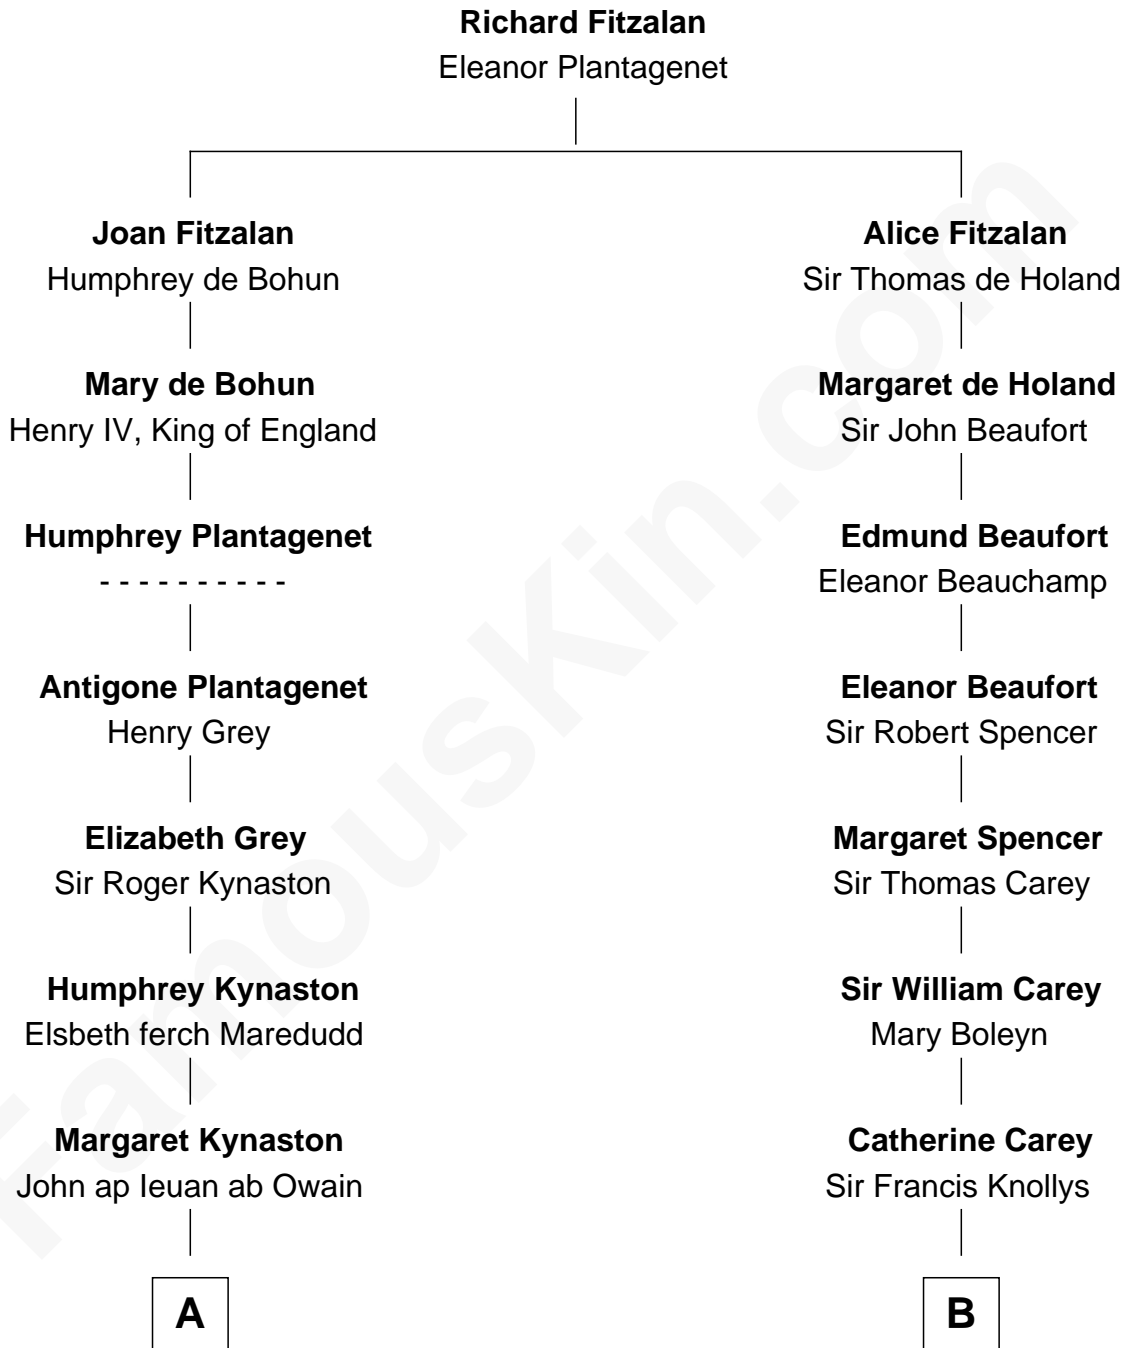

## Relationship Chart of

### Orson Welles

*Radio, Stage, and Movie Actor*

18th cousin 1 time removed of

**Nelson Rockefeller**

*41st U.S. Vice-President*

**C**

**Richard Head Welles**

Beatrice Ives