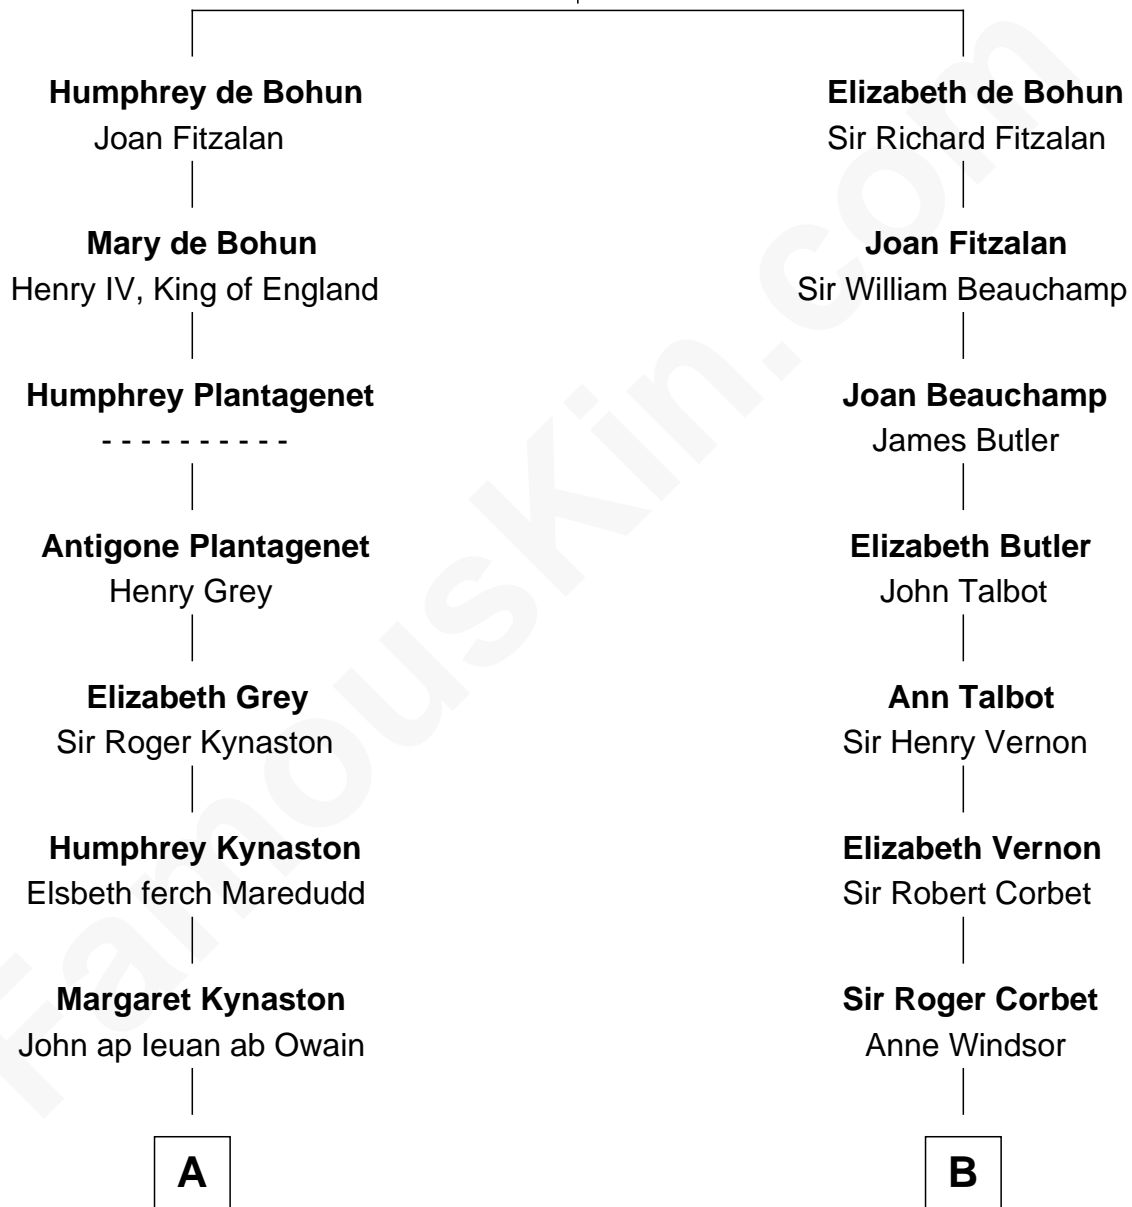

## Relationship Chart of

### Orson Welles

*Radio, Stage, and Movie Actor*

18th cousin 2 times removed of

**Nelson Rockefeller**

*41st U.S. Vice-President*

**Sir William de Bohun**  
Elizabeth de Badlesmere

**C**

**Richard Head Welles**

Beatrice Ives

**Orson Welles**

*Radio, Stage, and Movie Actor*

**D**

**William Avery Rockefeller**

Eliza Davison

**John Davison Rockefeller**

Laura Celestia Spelman

**John Davison Rockefeller**

Abby Greene Aldrich

**Nelson Rockefeller**

*41st U.S. Vice-President*

FamousKin.com