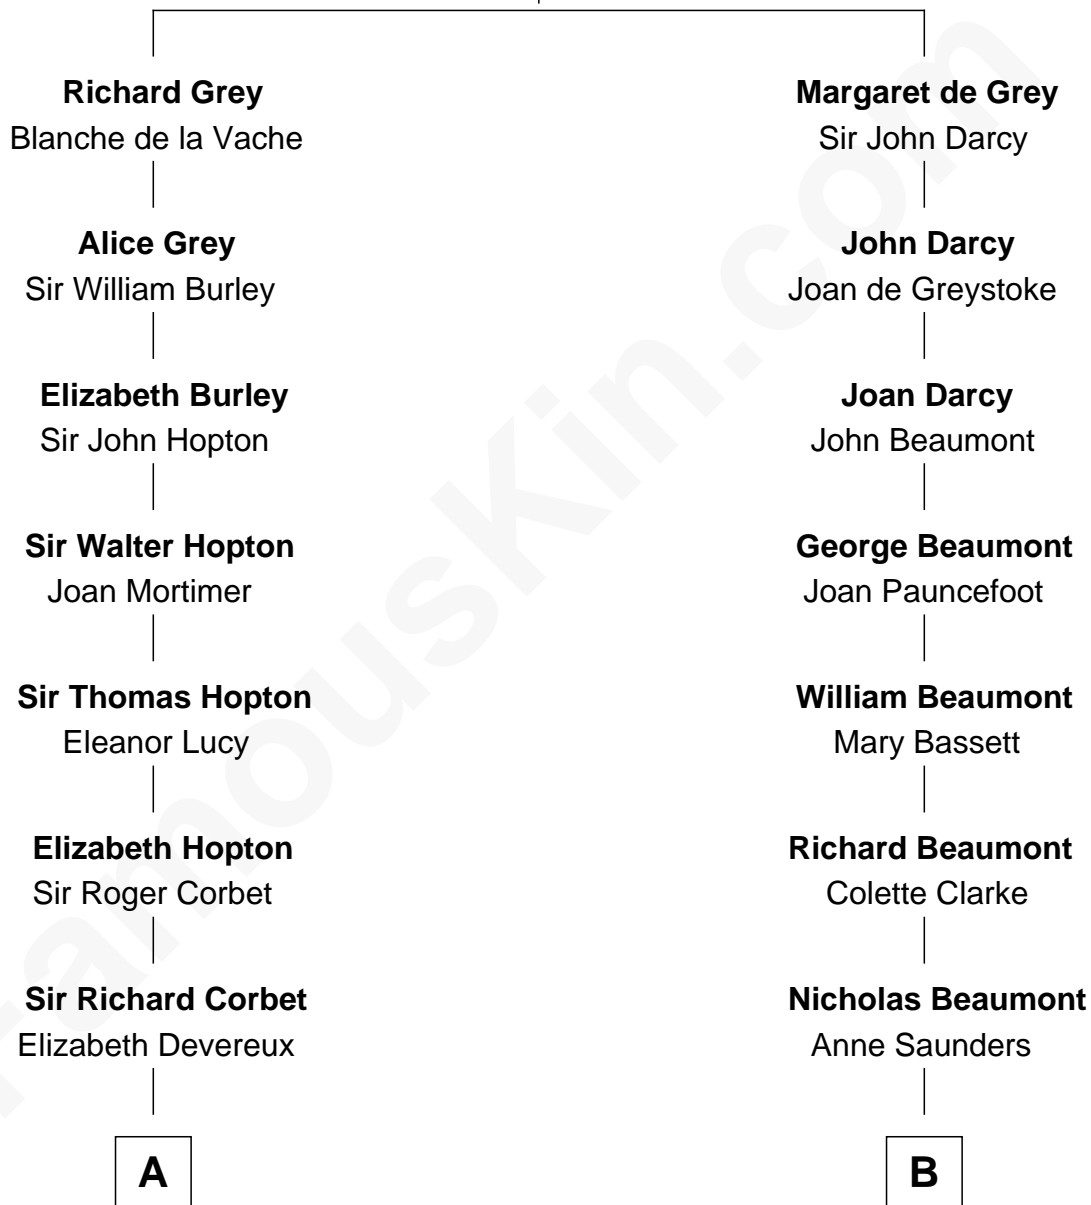

FamousKin.com Relationship Chart of

Orson Welles

Radio, Stage, and Movie Actor

20th cousin of

Camilla Parker Bowles

Queen Consort of the United Kingdom

Sir Henry de Grey

Elizabeth Talbot

C

Henry Hill Welles

Mary Putnam

Richard Jones Welles

Mary Blanche Head

Richard Head Welles

Beatrice Ives

Orson Welles