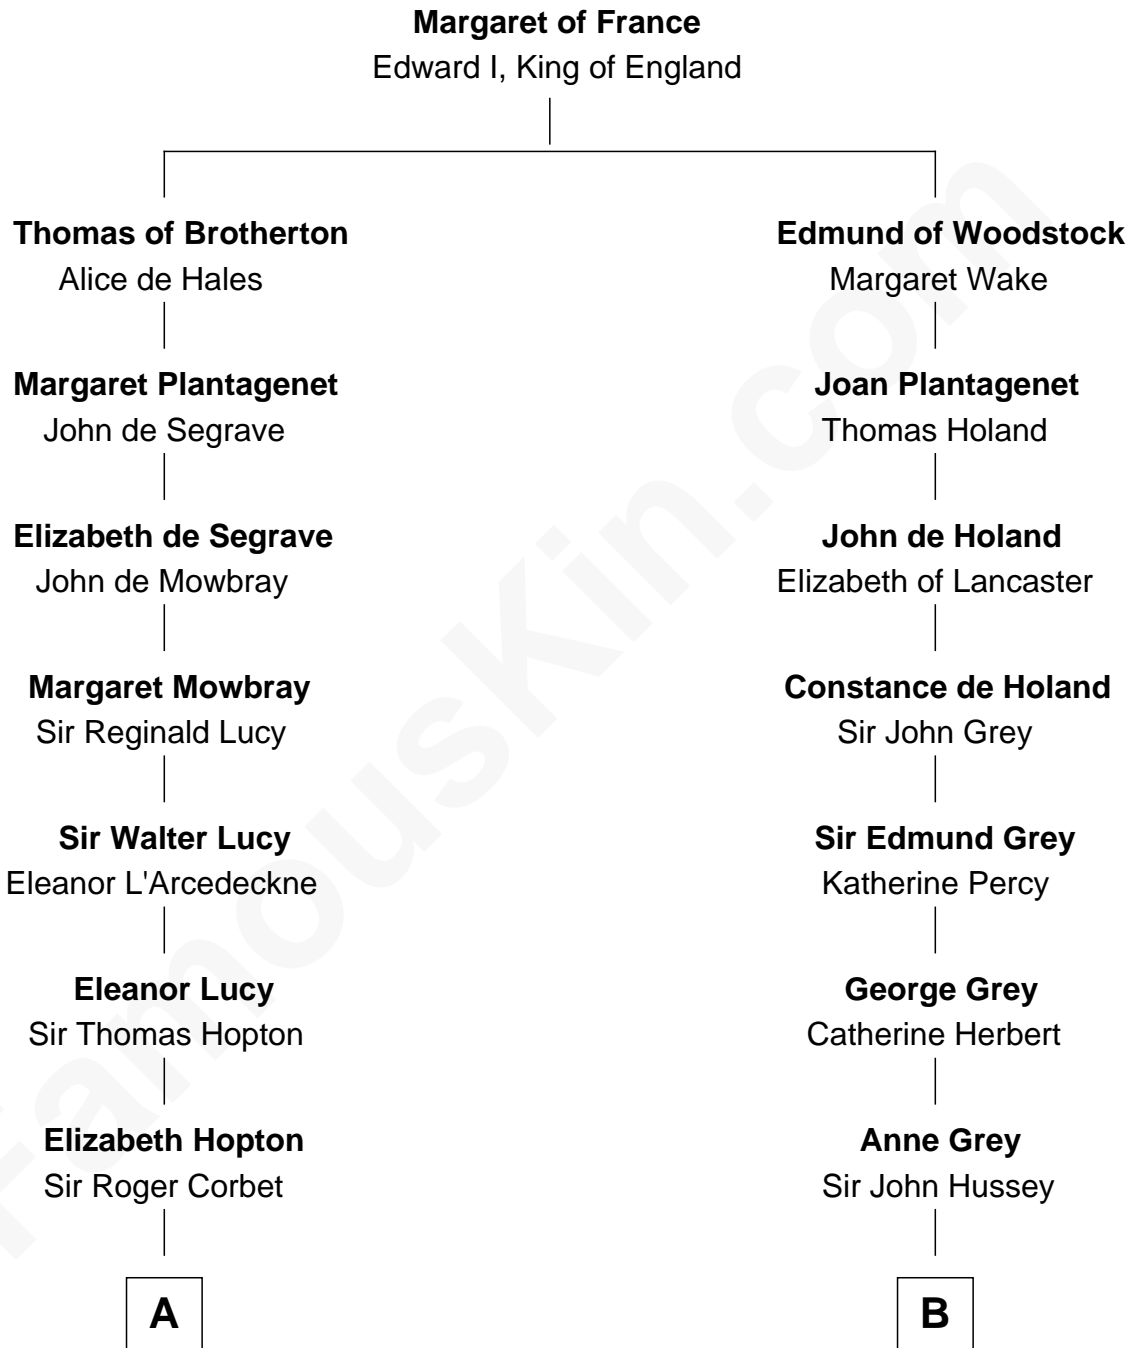

FamousKin.com
Relationship Chart of
Orson Welles

Radio, Stage, and Movie Actor

20th cousin 1 time removed of

Camilla Parker Bowles

Queen Consort of the United Kingdom

C

William Hill Wells
Elizabeth Dagworthy