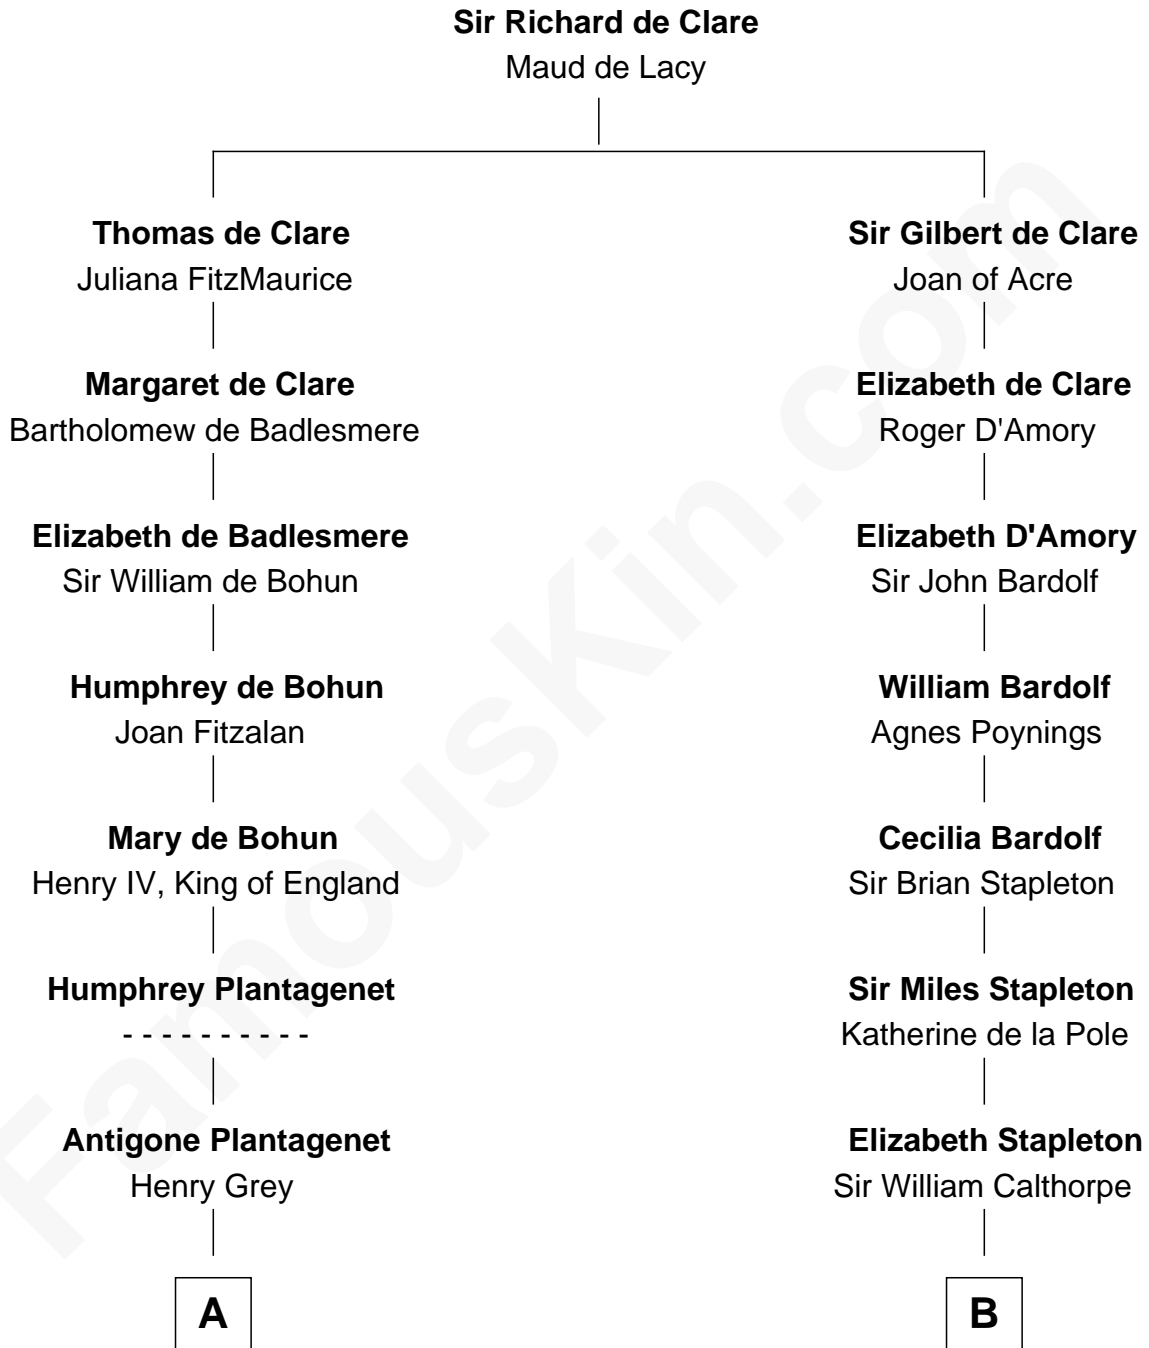

FamousKin.com

Relationship Chart of

Orson Welles

Radio, Stage, and Movie Actor

21st cousin of

Jesse James

Outlaw, Bank Robber, Murderer

C

William Hill Wells
Elizabeth Dagworthy

Henry Hill Welles
Mary Putnam

Richard Jones Welles
Mary Blanche Head

Richard Head Welles
Beatrice Ives

Orson Welles
Radio, Stage, and Movie Actor

D

Rachel Dorsey
Anthony Lindsay

Anthony Lindsay
Ailsey Cole

Sarah Lindsay
James Cole

Zerelda Elizabeth Cole
Robert Sallee James

Jesse James
Outlaw, Bank Robber, Murderer