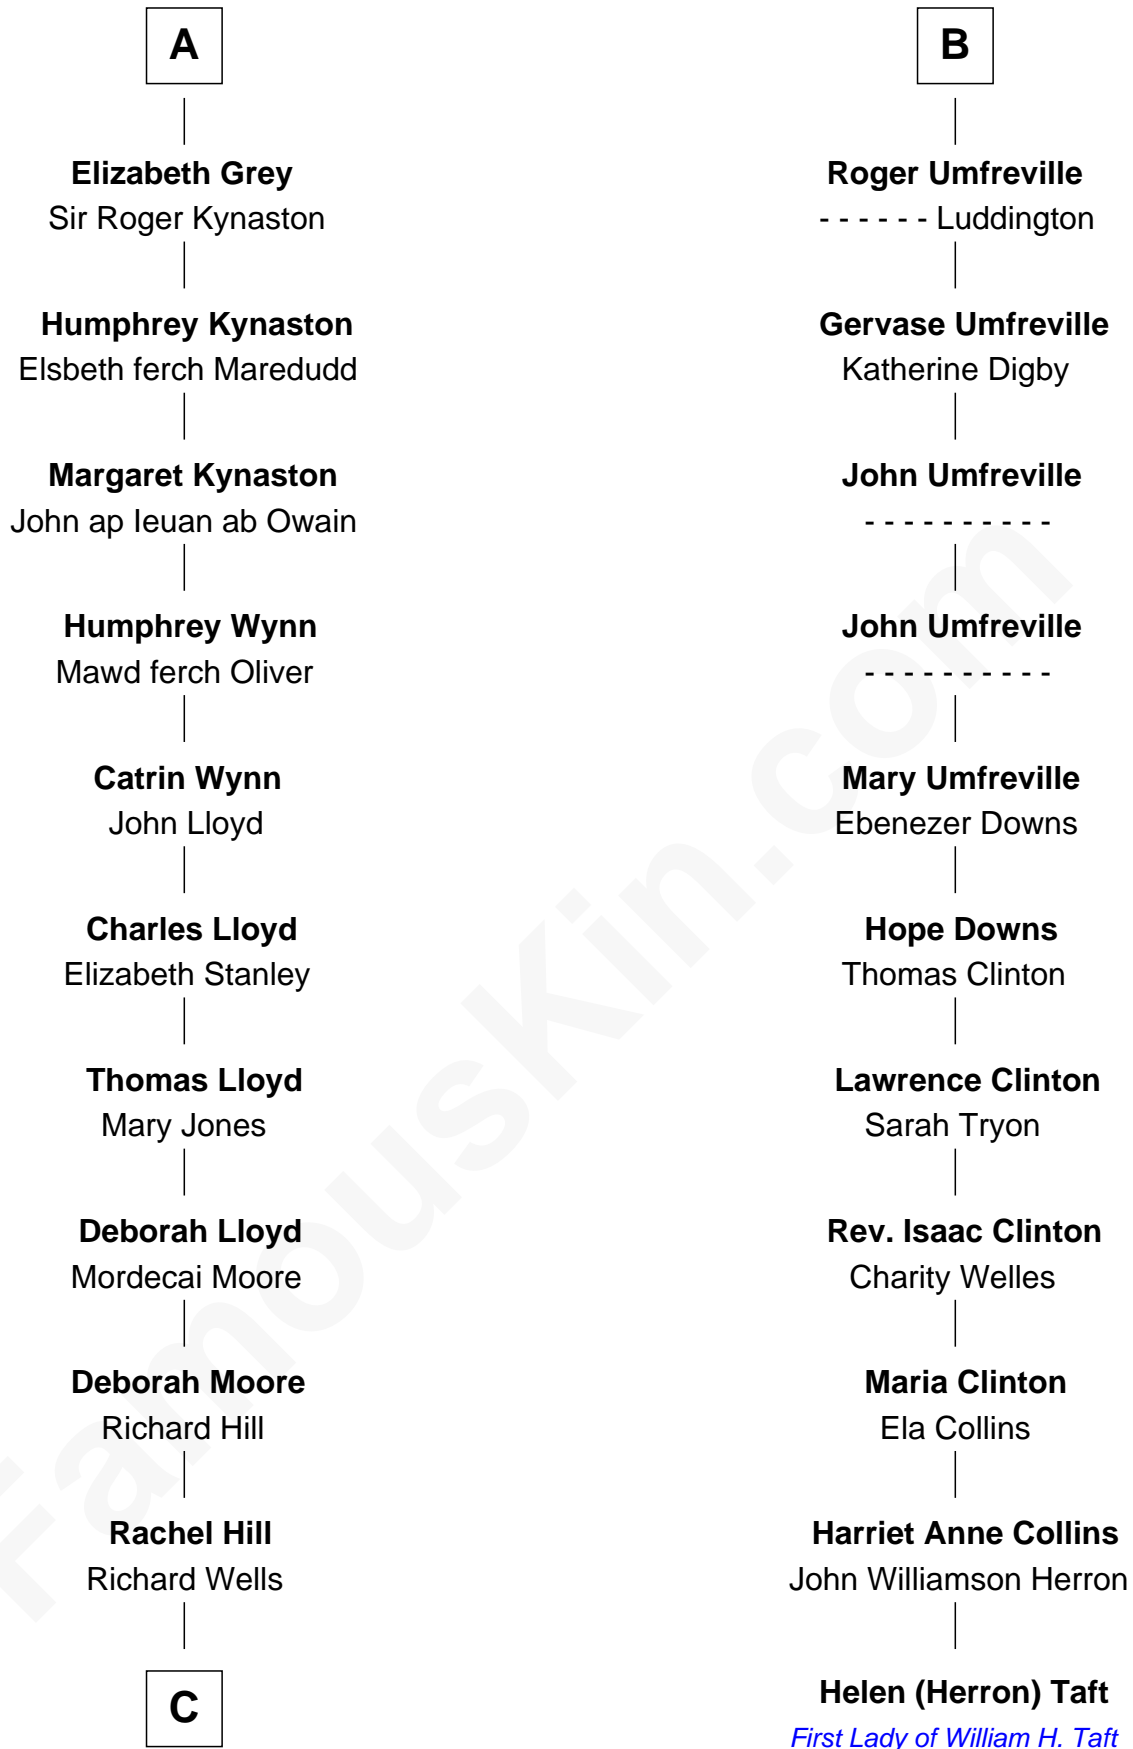

## Relationship Chart of

### Orson Welles

*Radio, Stage, and Movie Actor*

17th cousin 4 times removed of

### Helen (Herron) Taft

*First Lady of President William H. Taft*

**C**

—  
**William Hill Wells**  
Elizabeth Dagworthy

—  
**Henry Hill Welles**  
Mary Putnam

—  
**Richard Jones Welles**  
Mary Blanche Head