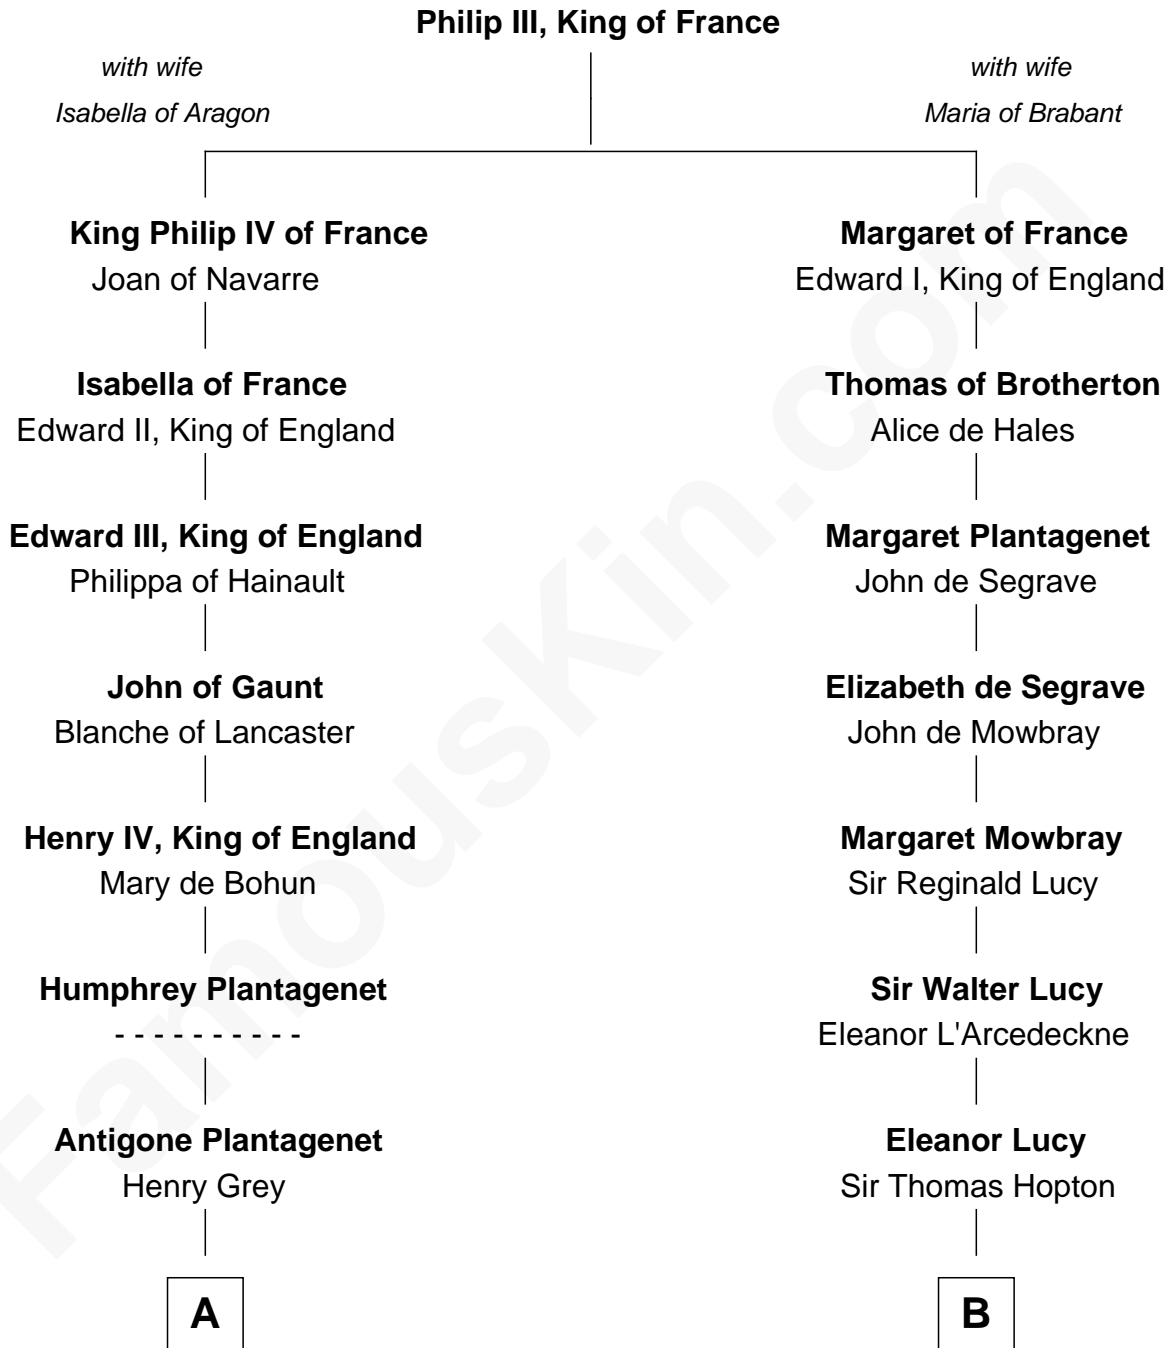

FamousKin.com Relationship Chart of

Orson Welles

Radio, Stage, and Movie Actor

21st cousin of

Grover Cleveland

22nd and 24th U.S. President

C

William Hill Wells
Elizabeth Dagworthy