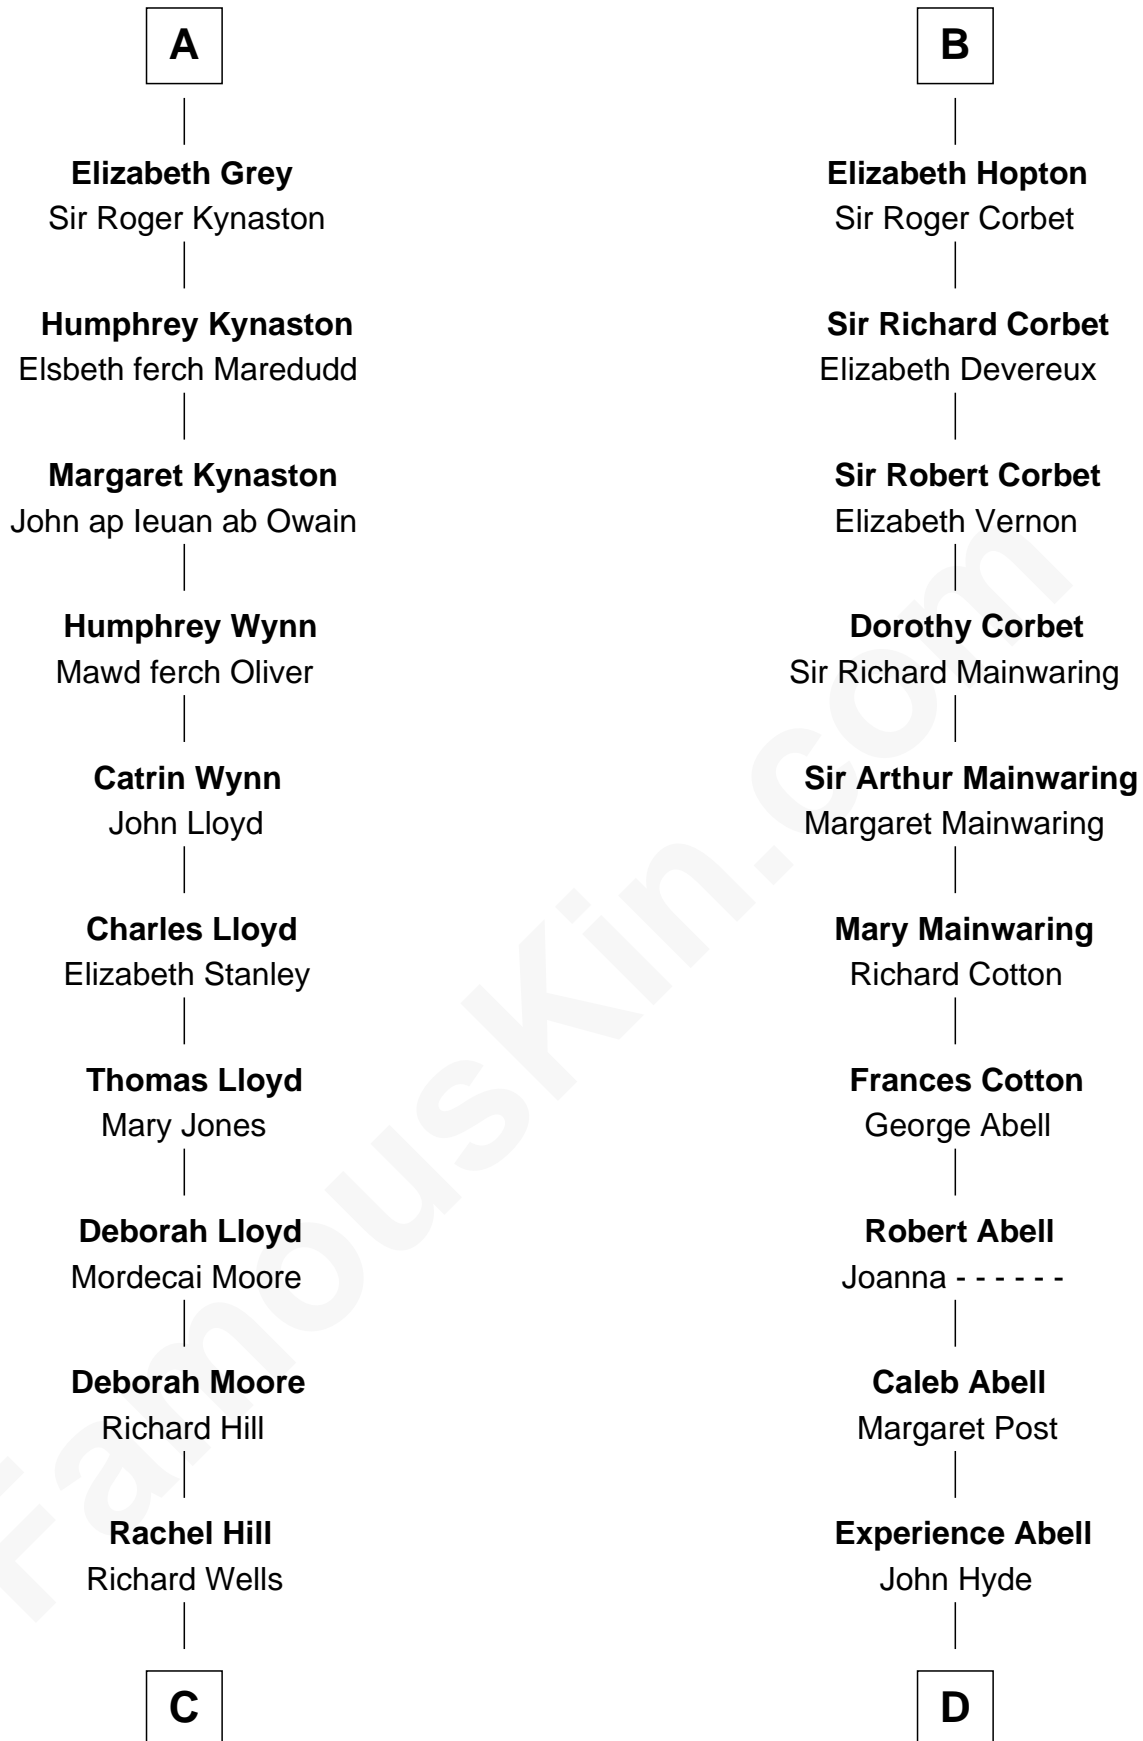

FamousKin.com Relationship Chart of

Orson Welles

Radio, Stage, and Movie Actor

21st cousin of

Grover Cleveland

22nd and 24th U.S. President

C

William Hill Wells
Elizabeth Dagworthy