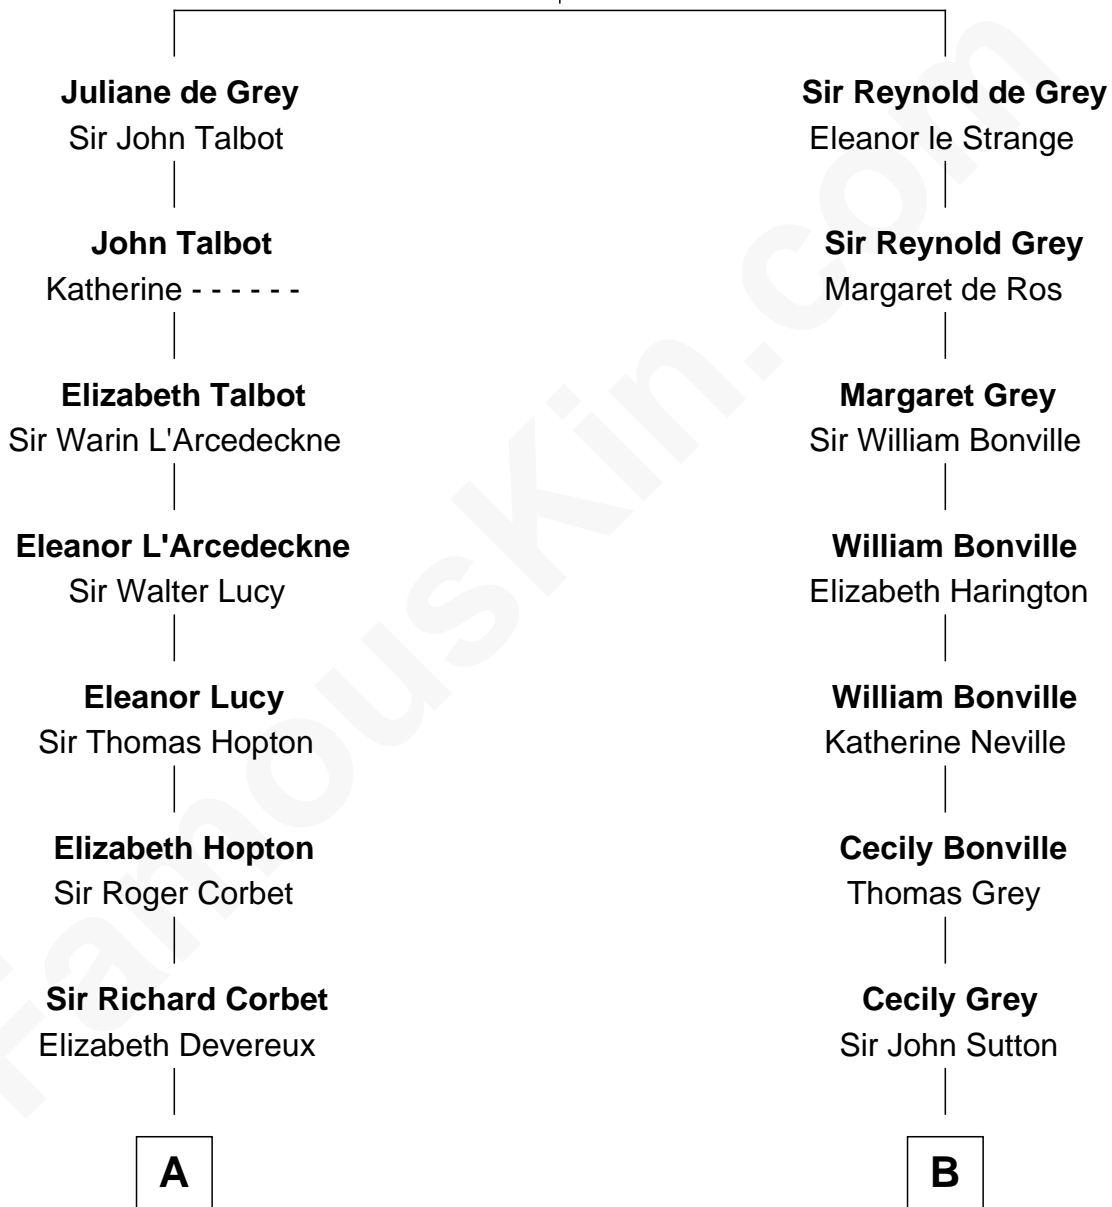

FamousKin.com Relationship Chart of

Orson Welles

Radio, Stage, and Movie Actor

20th cousin of

Herbert Hoover

31st U.S. President

Sir Roger de Grey
Elizabeth de Hastings

C

Henry Hill Welles

Mary Putnam

Richard Jones Welles

Mary Blanche Head

Richard Head Welles

Beatrice Ives

Orson Welles

Radio, Stage, and Movie Actor