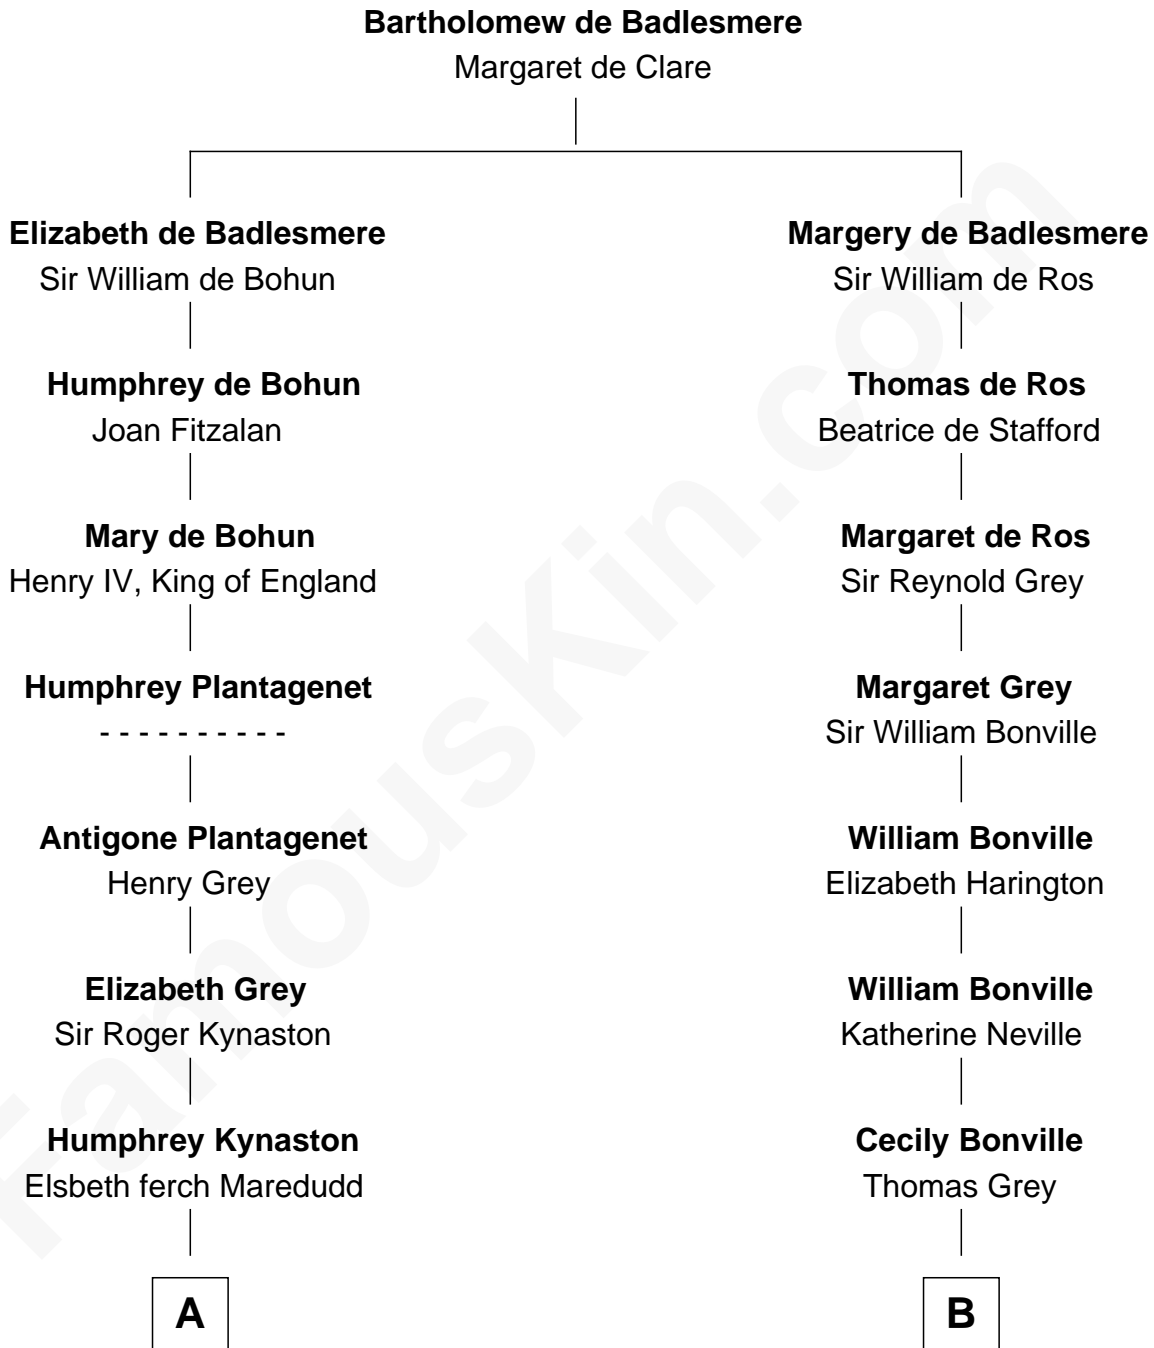

FamousKin.com Relationship Chart of

Orson Welles

Radio, Stage, and Movie Actor

19th cousin 2 times removed of

Herbert Hoover

31st U.S. President

C

Richard Jones Welles

Mary Blanche Head

Richard Head Welles

Beatrice Ives

Orson Welles

Radio, Stage, and Movie Actor

D

Endymia Winn

Thomas Sherwood

Lucinda Sherwood

John Minthorn

Theodore Minthorn

Mary Wasley

Hulda Randall Minthorn

Jessie Clark Hoover

Herbert Hoover

31st U.S. President