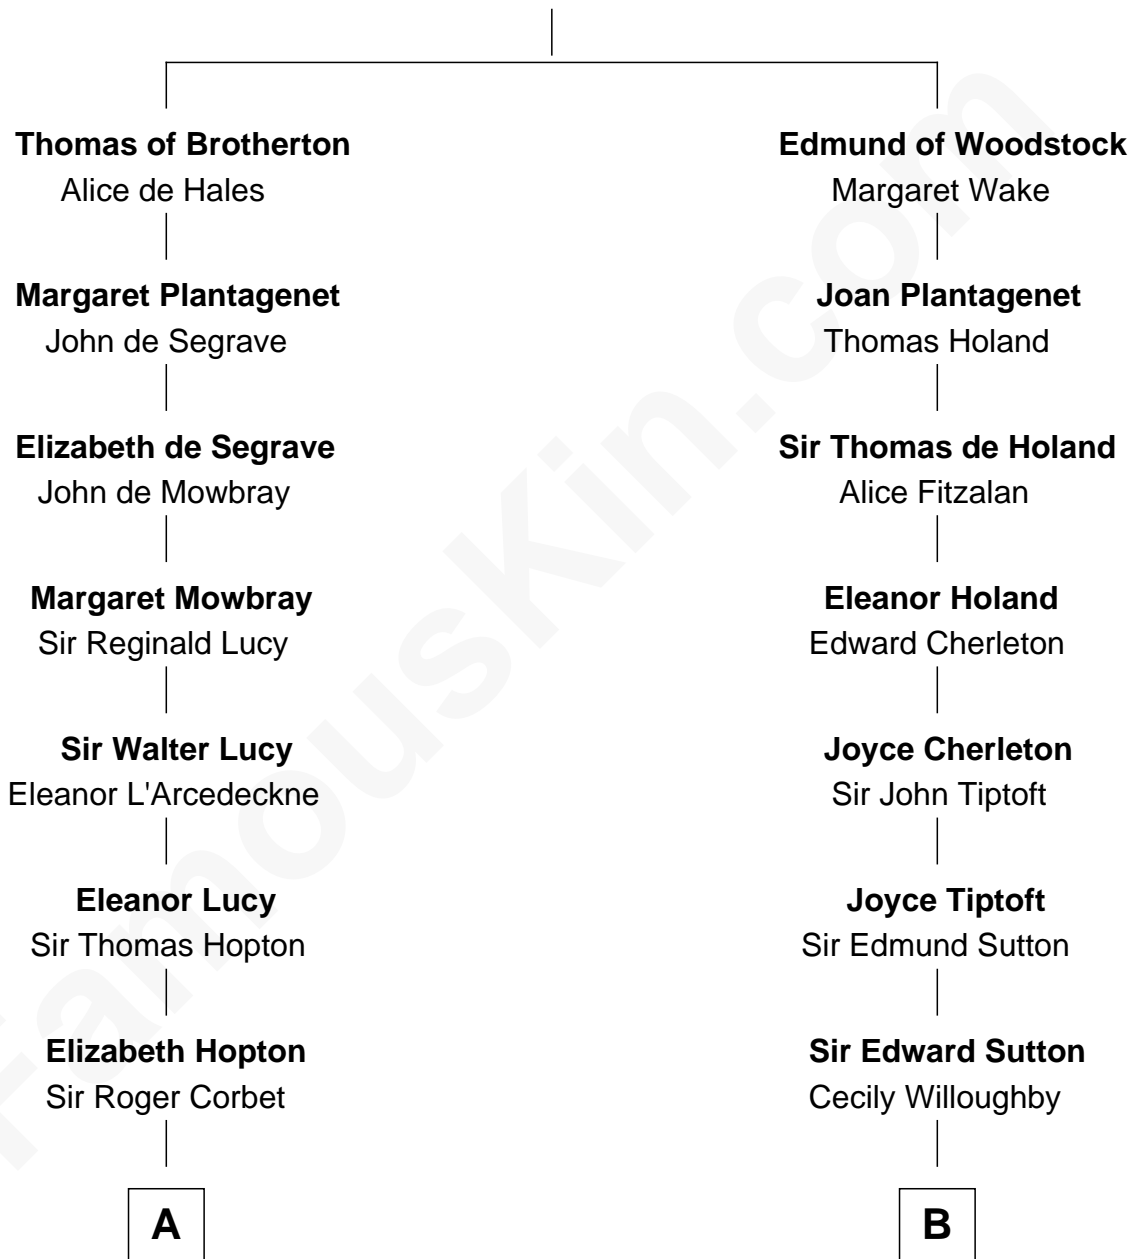

FamousKin.com Relationship Chart of

Orson Welles

Radio, Stage, and Movie Actor

21st cousin of

Herbert Hoover

31st U.S. President

Margaret of France
Edward I, King of England

C

William Hill Wells
Elizabeth Dagworthy

Henry Hill Welles
Mary Putnam

Richard Jones Welles
Mary Blanche Head

Richard Head Welles
Beatrice Ives

Orson Welles
Radio, Stage, and Movie Actor

D

Endymia Winn
Thomas Sherwood

Lucinda Sherwood
John Minthorn

Theodore Minthorn
Mary Wasley

Hulda Randall Minthorn
Jessie Clark Hoover

Herbert Hoover
31st U.S. President

FamousKin.com