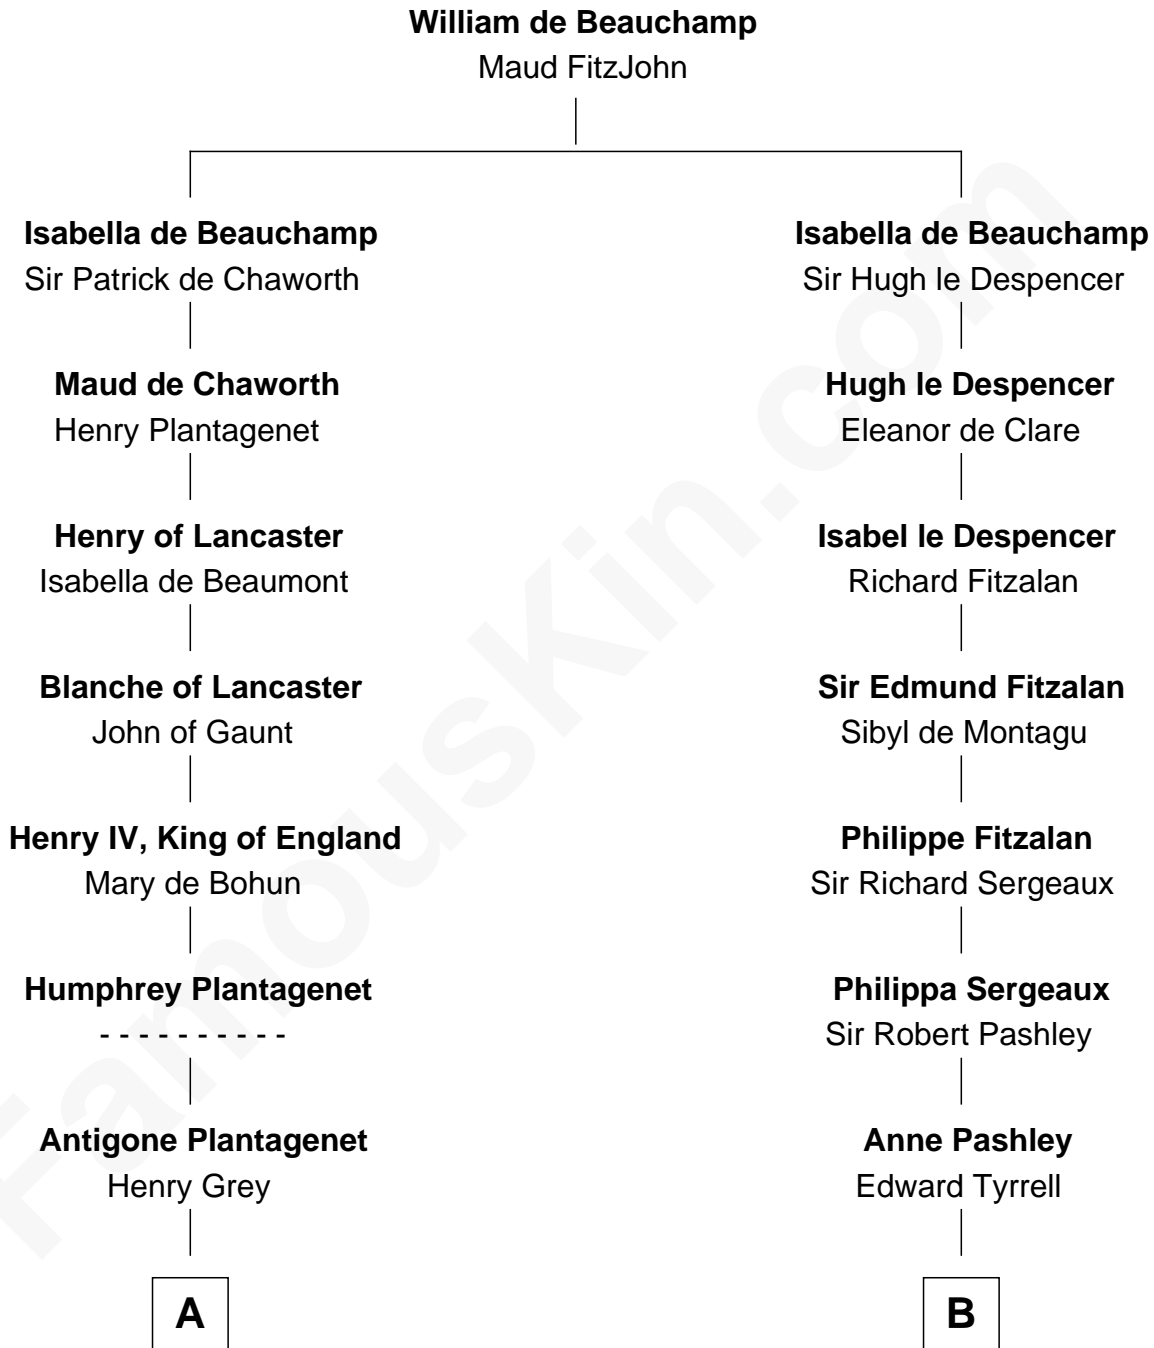

FamousKin.com

Relationship Chart of

Orson Welles

Radio, Stage, and Movie Actor

21st cousin of

Ellen Louise (Axson) Wilson

First Lady of President Woodrow Wilson

C

William Hill Wells
Elizabeth Dagworthy

Henry Hill Welles
Mary Putnam

Richard Jones Welles
Mary Blanche Head

Richard Head Welles
Beatrice Ives

Orson Welles
Radio, Stage, and Movie Actor

D

Deliverance Coward
James FitzRandolph

Isaac FitzRandolph
Eleanor Hunter

Rebecca Longstreet FitzRandolph
Rev. Isaac Stockton Keith Axson

Rev. Samuel Edward Axson
Margaret Jane Hoyt

Ellen Louise (Axson) Wilson
First Lady of Woodrow Wilson