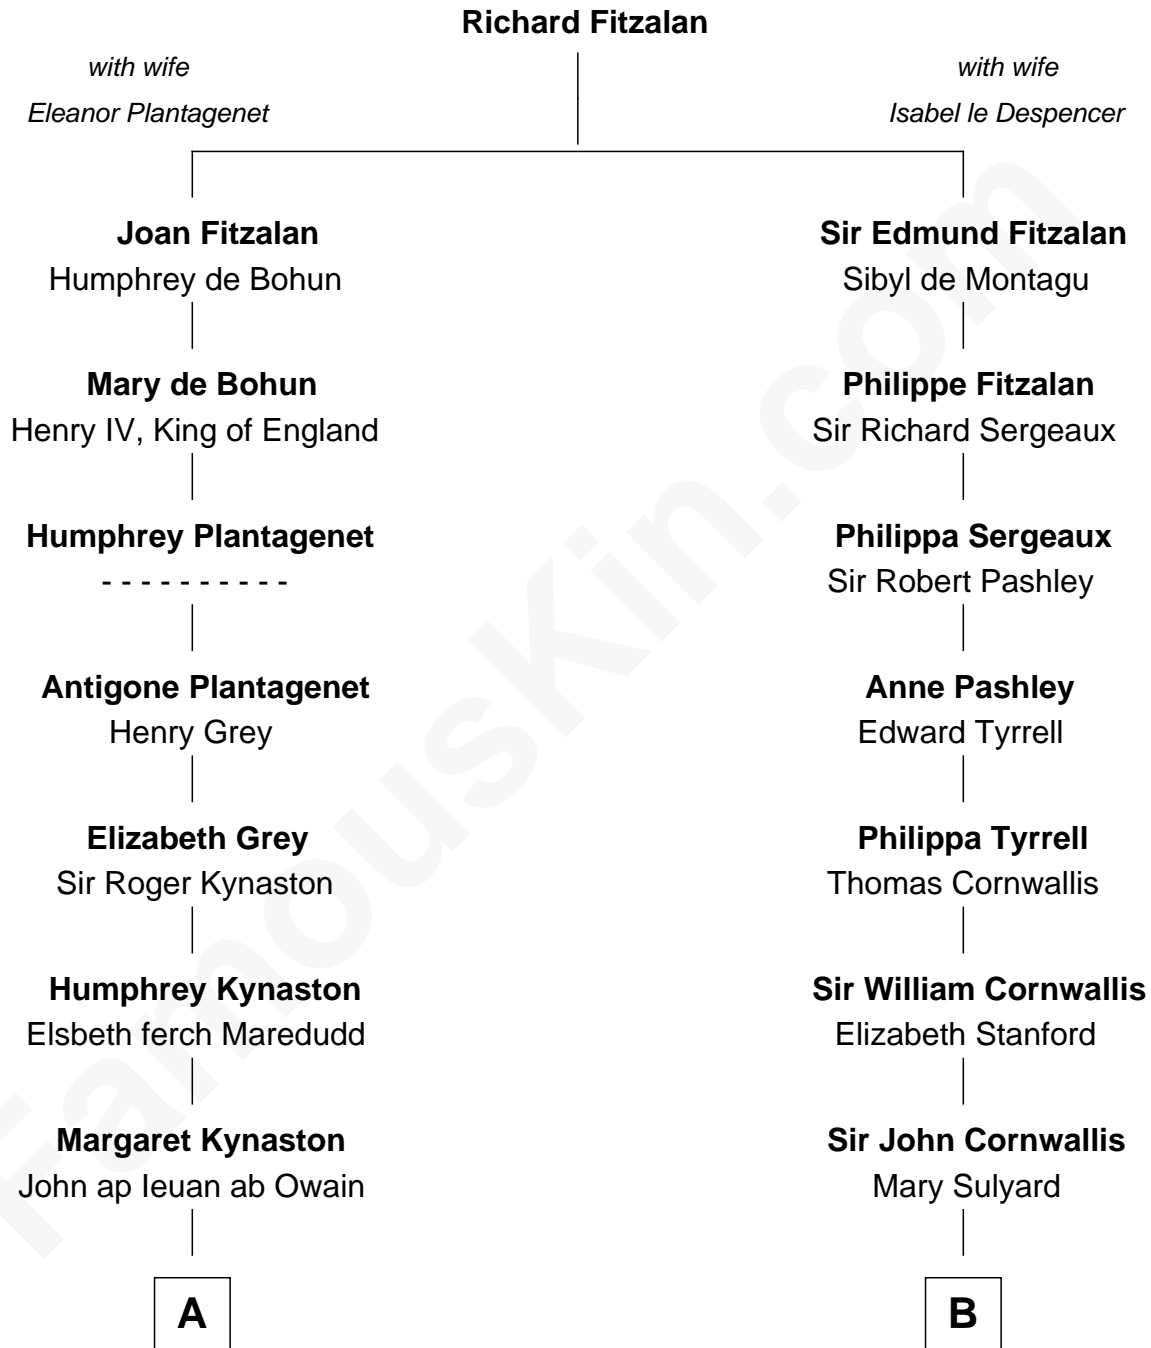

## Relationship Chart of

**Orson Welles**

*Radio, Stage, and Movie Actor*

18th cousin of

**Ellen Louise (Axson) Wilson**

*First Lady of President Woodrow Wilson*

**C**

**Richard Head Welles**

Beatrice Ives

**Orson Welles**

*Radio, Stage, and Movie Actor*

**D**

**Rev. Samuel Edward Axson**

Margaret Jane Hoyt

**Ellen Louise (Axson) Wilson**

*First Lady of Woodrow Wilson*