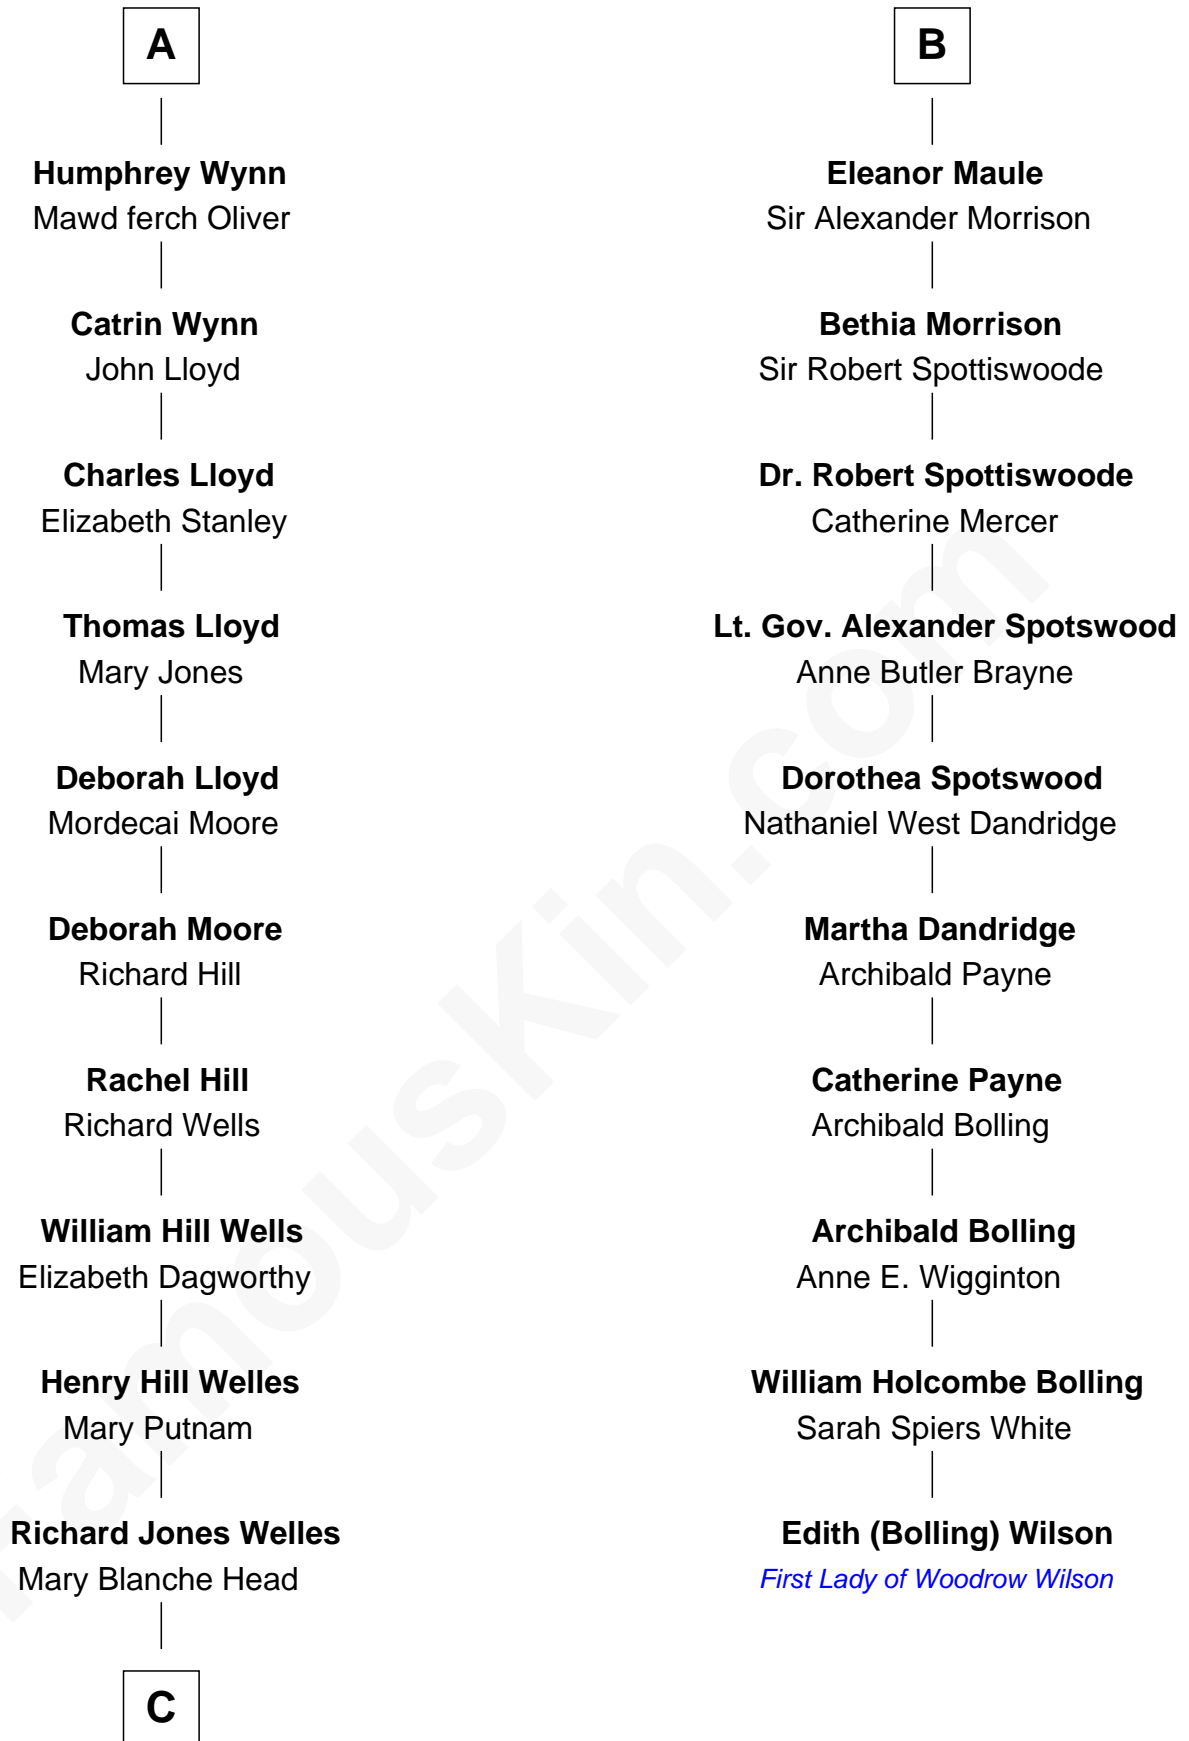

FamousKin.com

Relationship Chart of

Orson Welles

Radio, Stage, and Movie Actor

16th cousin 2 times removed of

Edith (Bolling) Wilson

First Lady of President Woodrow Wilson

C