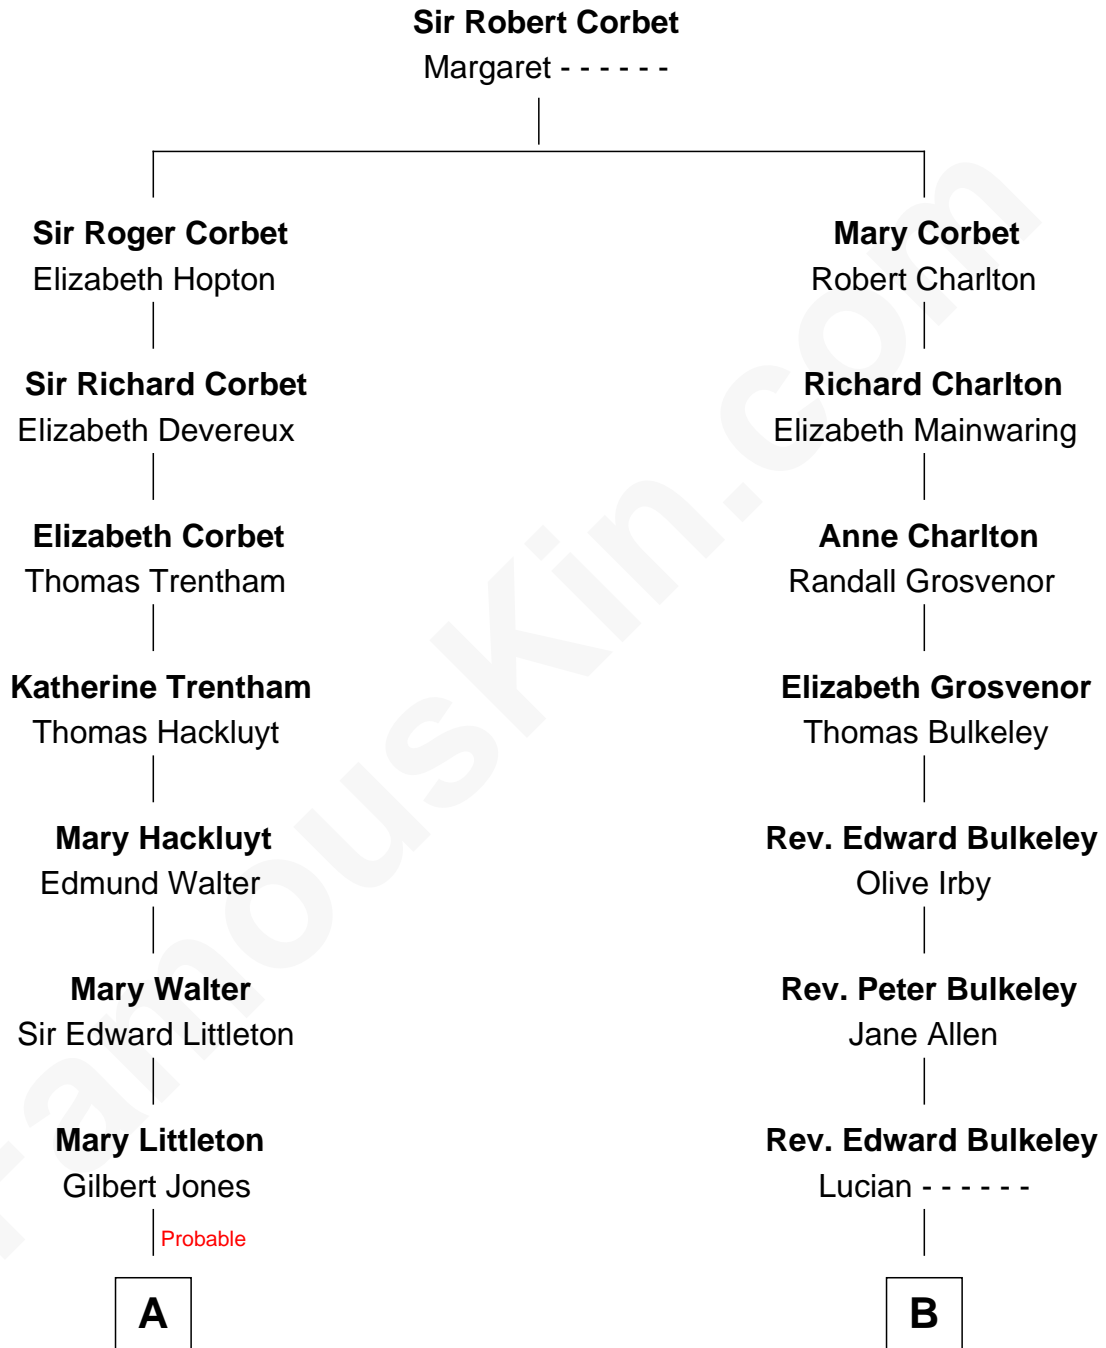

FamousKin.com Relationship Chart of

Orson Welles

Radio, Stage, and Movie Actor

10th cousin 5 times removed of

Samuel Prescott

Completed Paul Revere's Midnight Ride

A

Mary Jones
Thomas Lloyd

Deborah Lloyd
Mordecai Moore

Deborah Moore
Richard Hill

Rachel Hill
Richard Wells

William Hill Wells
Elizabeth Dagworthy

Henry Hill Welles
Mary Putnam

Richard Jones Welles
Mary Blanche Head

Richard Head Welles
Beatrice Ives