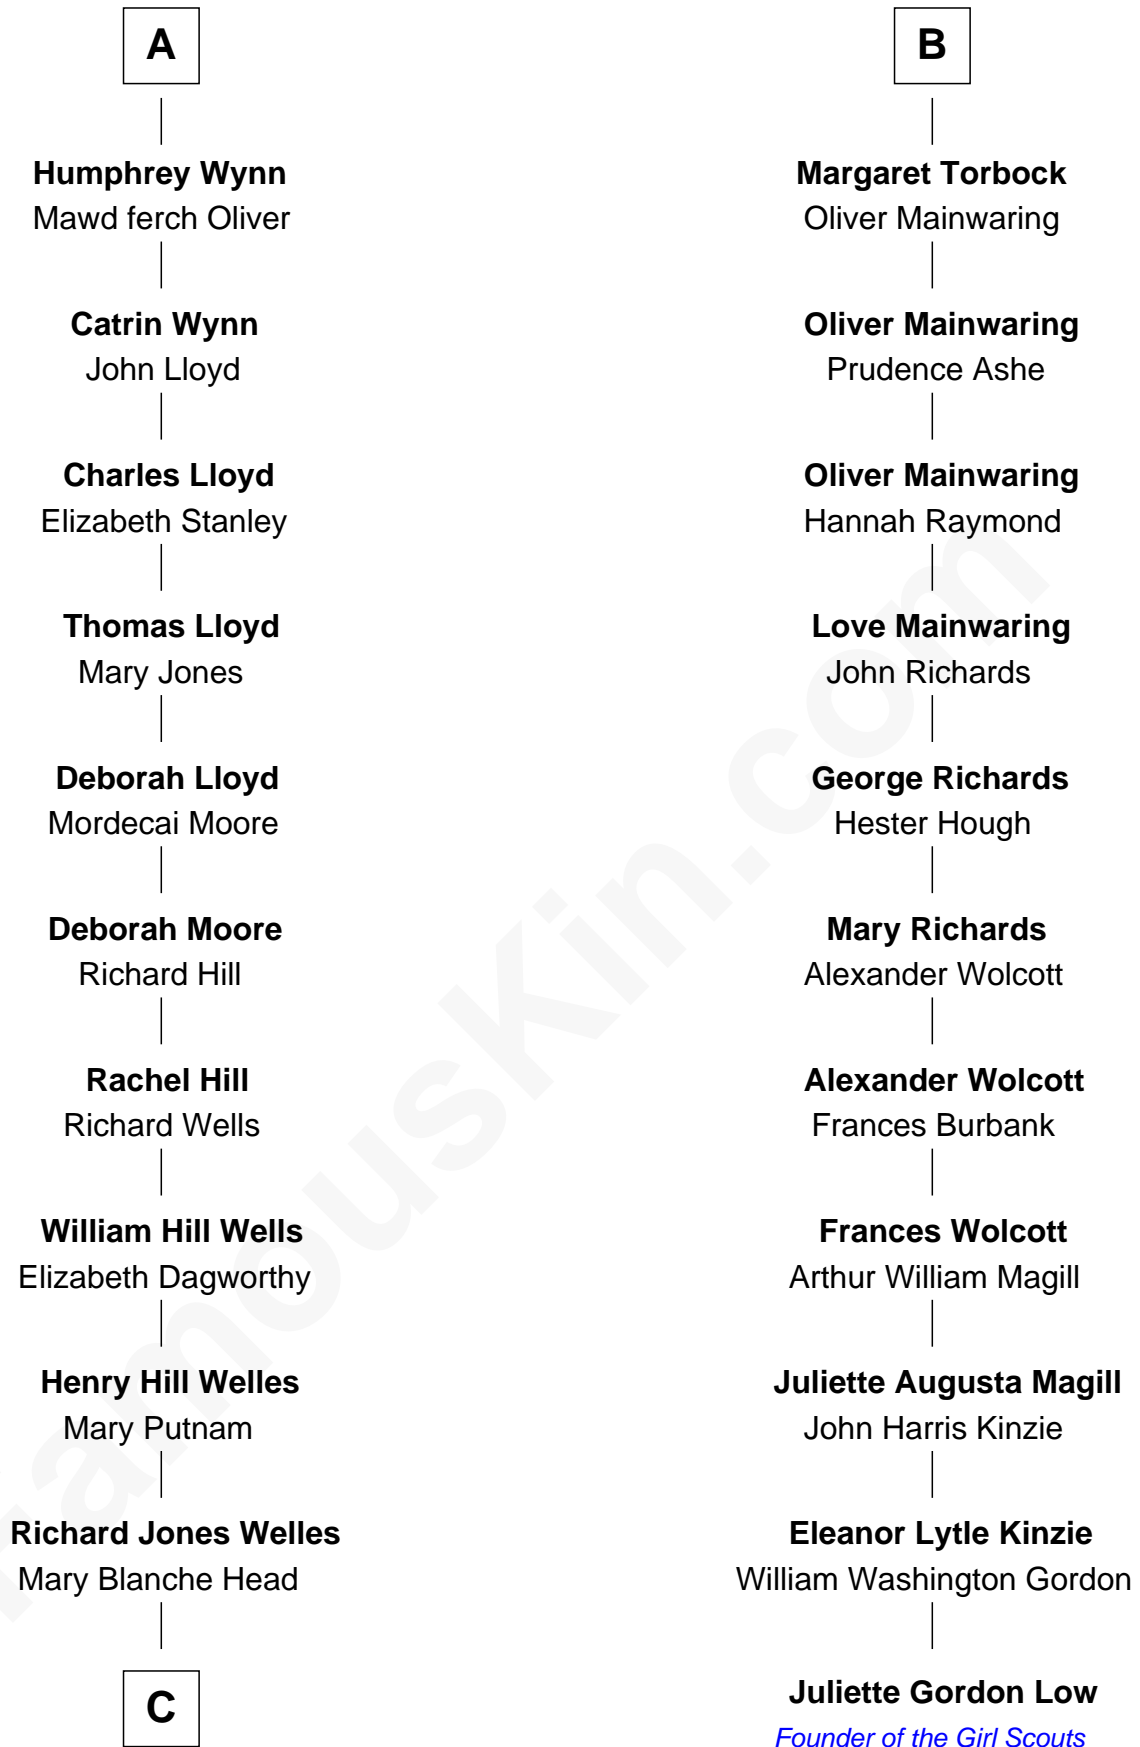

FamousKin.com

Relationship Chart of

Orson Welles

Radio, Stage, and Movie Actor

17th cousin 1 time removed of

Juliette Gordon Low

Founder of the Girl Scouts

Sir William de Bohun
Elizabeth de Badlesmere