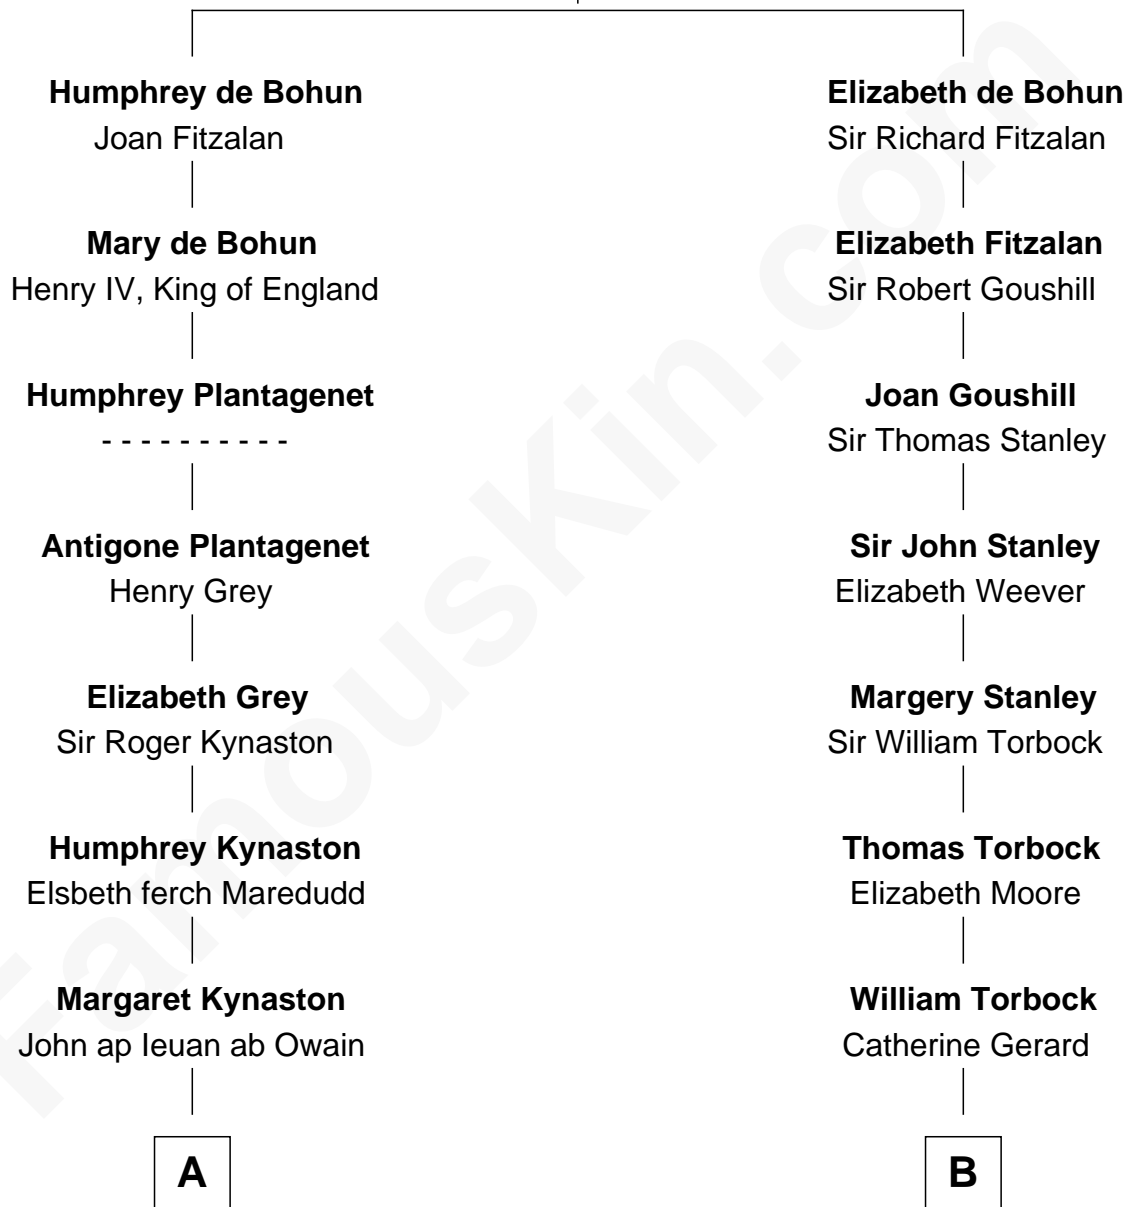

FamousKin.com

Relationship Chart of

Orson Welles

Radio, Stage, and Movie Actor

17th cousin 1 time removed of

Juliette Gordon Low

Founder of the Girl Scouts

Sir William de Bohun
Elizabeth de Badlesmere