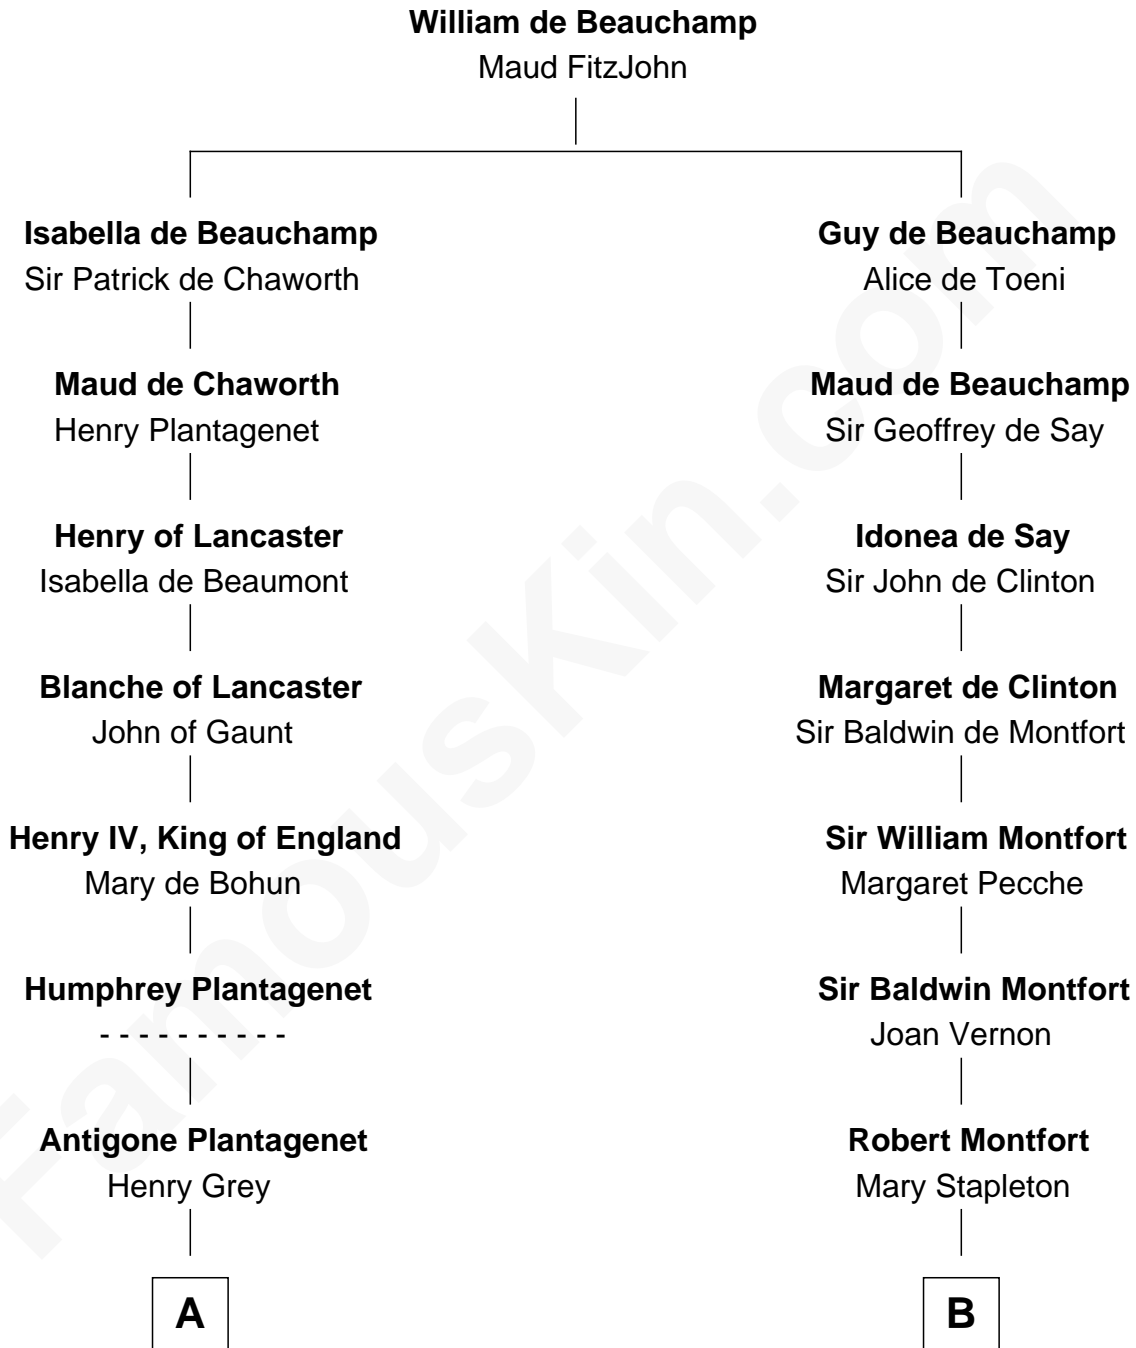

FamousKin.com

Relationship Chart of

Orson Welles

Radio, Stage, and Movie Actor

19th cousin 2 times removed of

Stephen A. Douglas

Participated in Lincoln-Douglas Debates

C