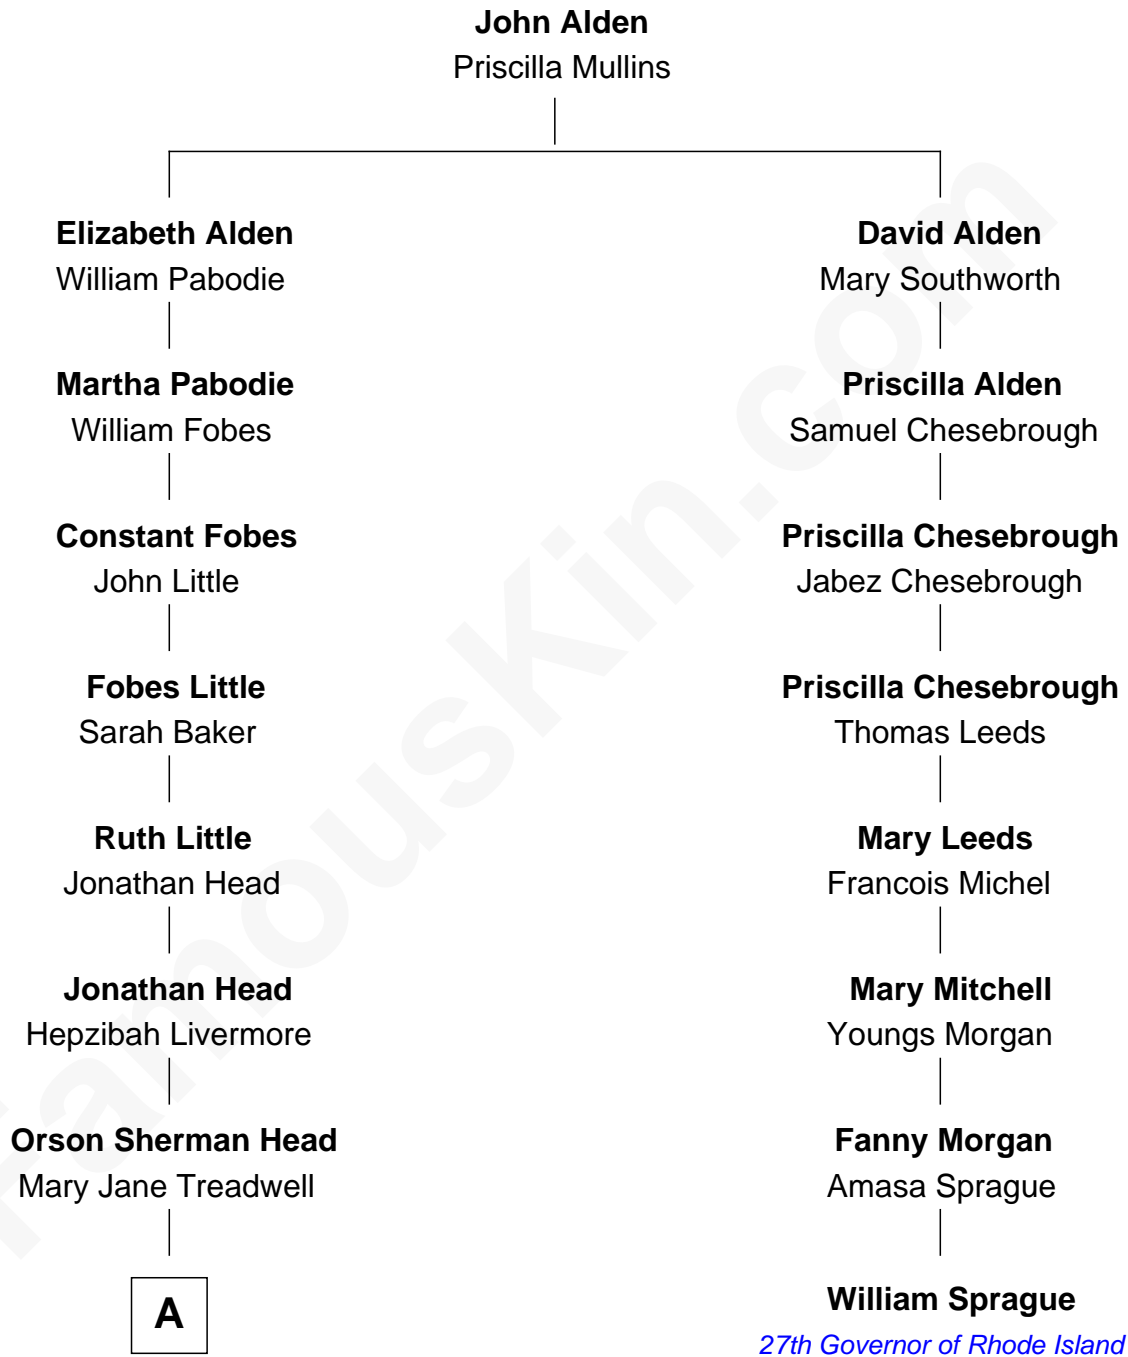

FamousKin.com Relationship Chart of

Orson Welles

Radio, Stage, and Movie Actor

7th cousin 2 times removed of

William Sprague

27th Governor of Rhode Island

A

—
Mary Blanche Head
Richard Jones Welles