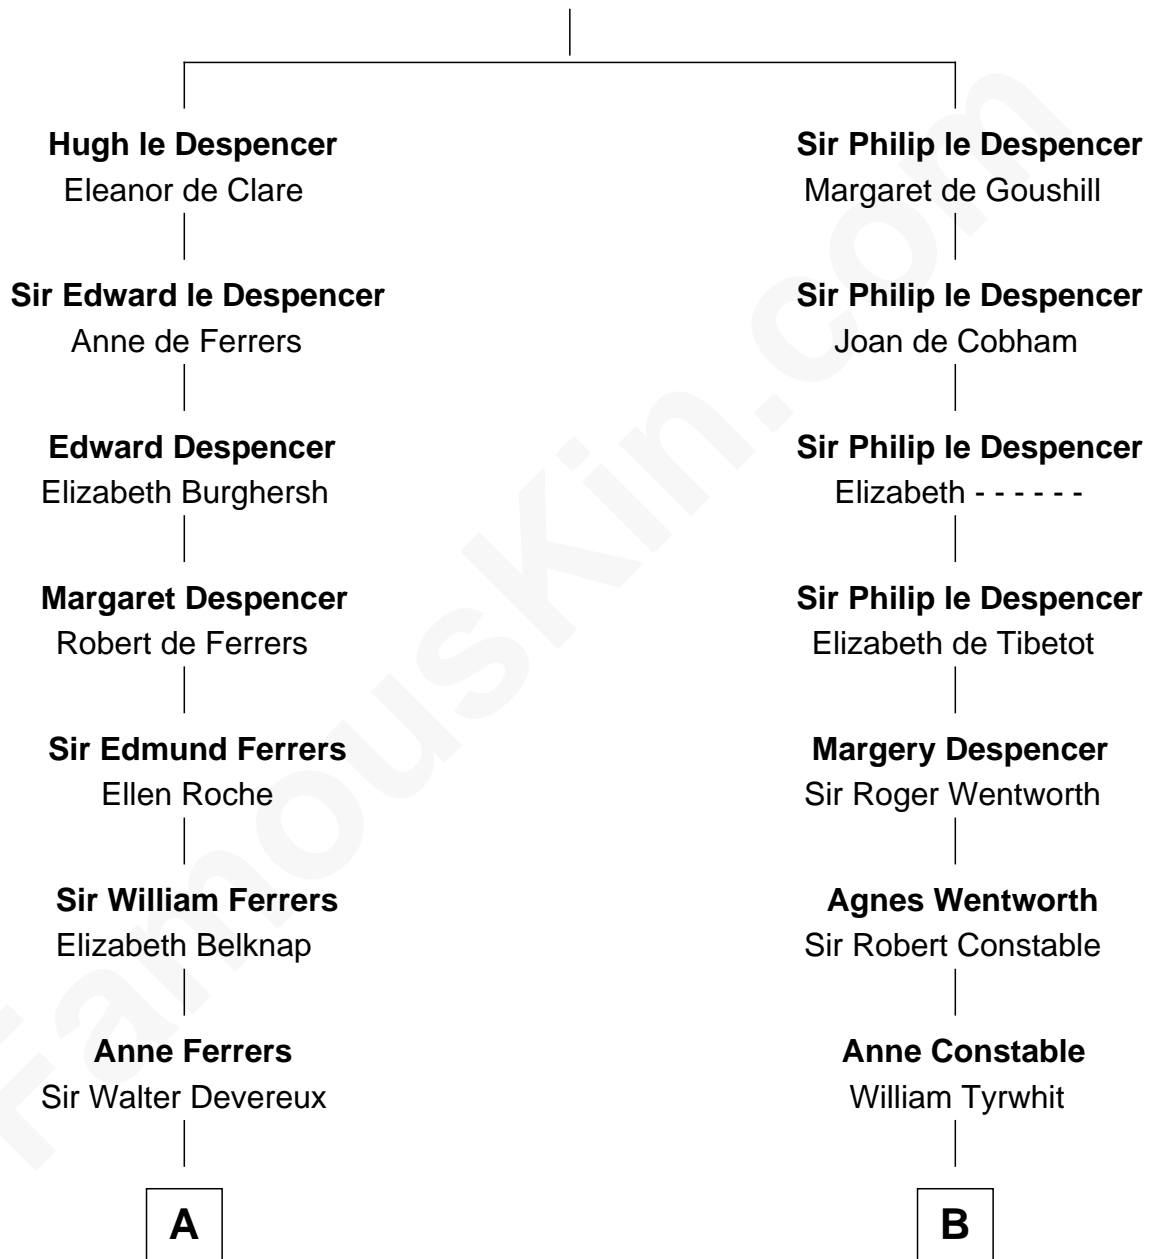

FamousKin.com

Relationship Chart of

Orson Welles

Radio, Stage, and Movie Actor

20th cousin 1 time removed of

Katharine Hepburn
Movie Actress

Sir Hugh le Despencer
Isabella de Beauchamp

C

Caroline Garlinghouse
Alfred Augustus Houghton

Katharine Martha Houghton
Thomas Norval Hepburn

Katharine Hepburn
Movie Actress