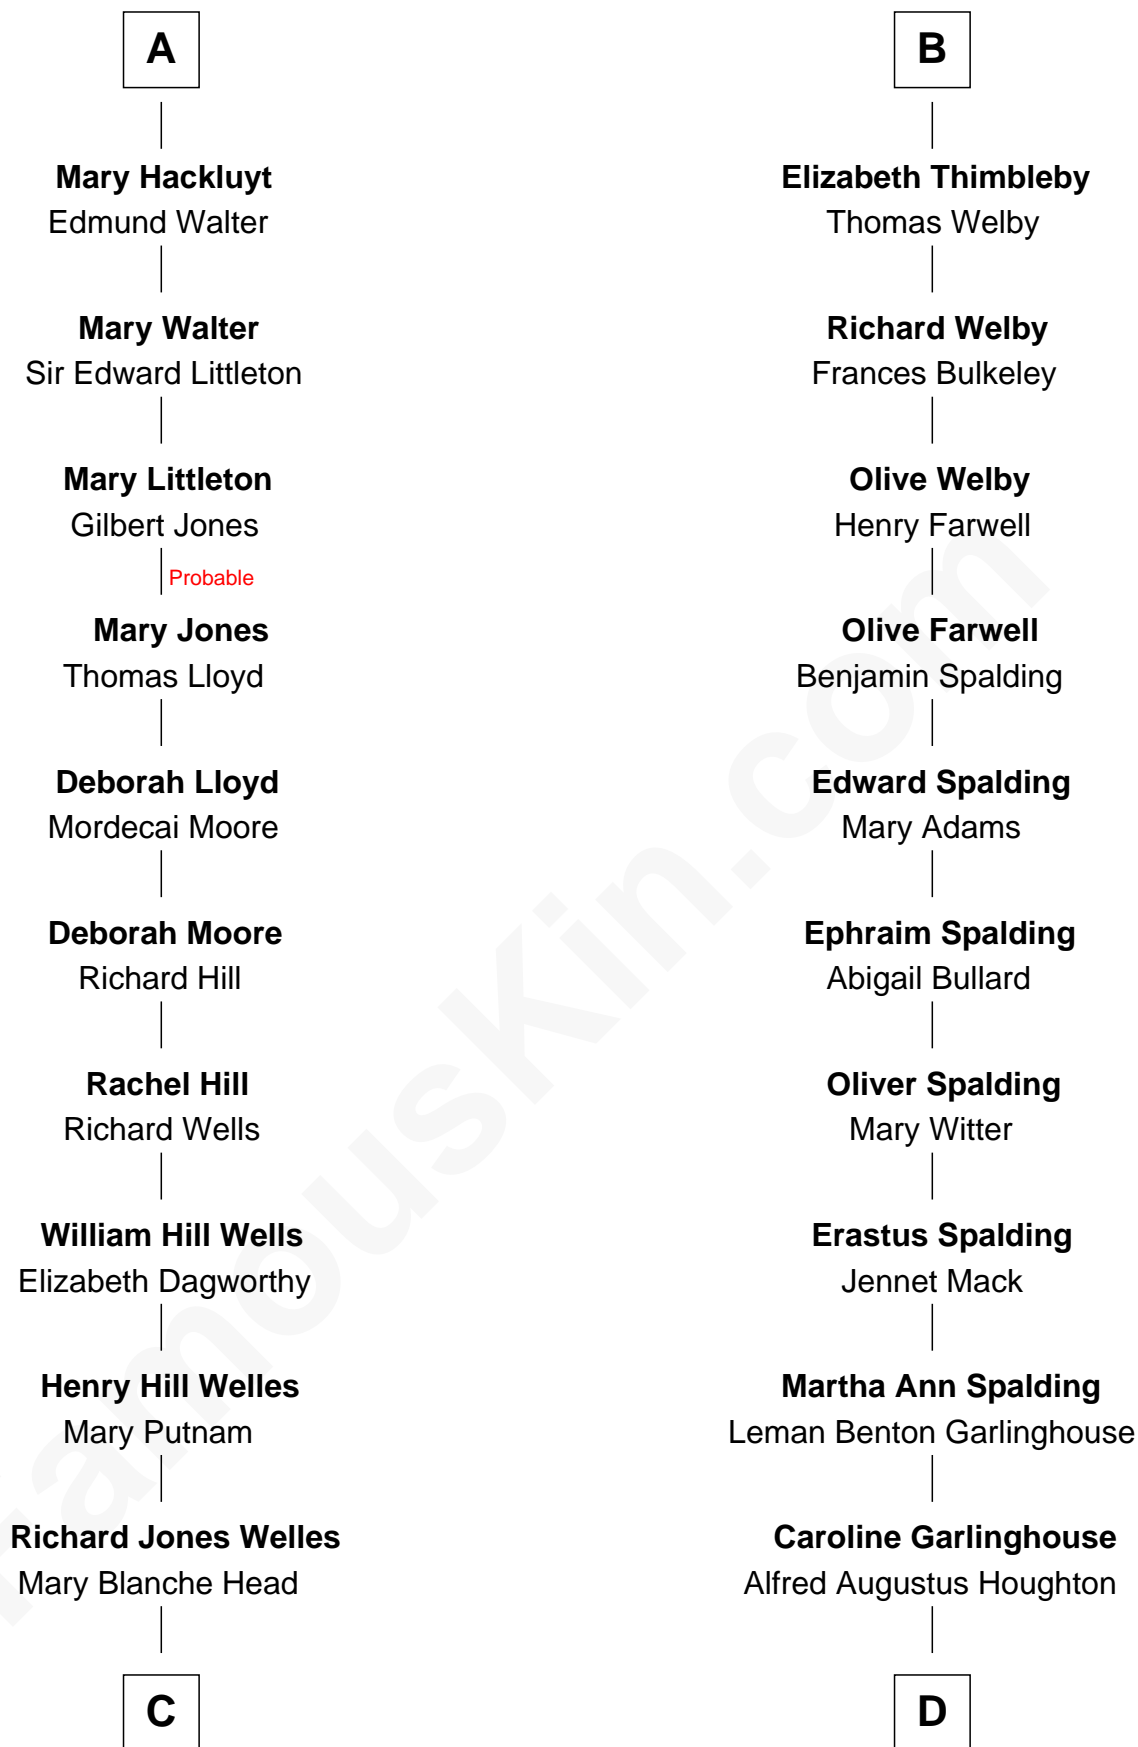

FamousKin.com

Relationship Chart of

Orson Welles

Radio, Stage, and Movie Actor

18th cousin of

Katharine Hepburn

Movie Actress

John de Mowbray
Elizabeth de Segrave