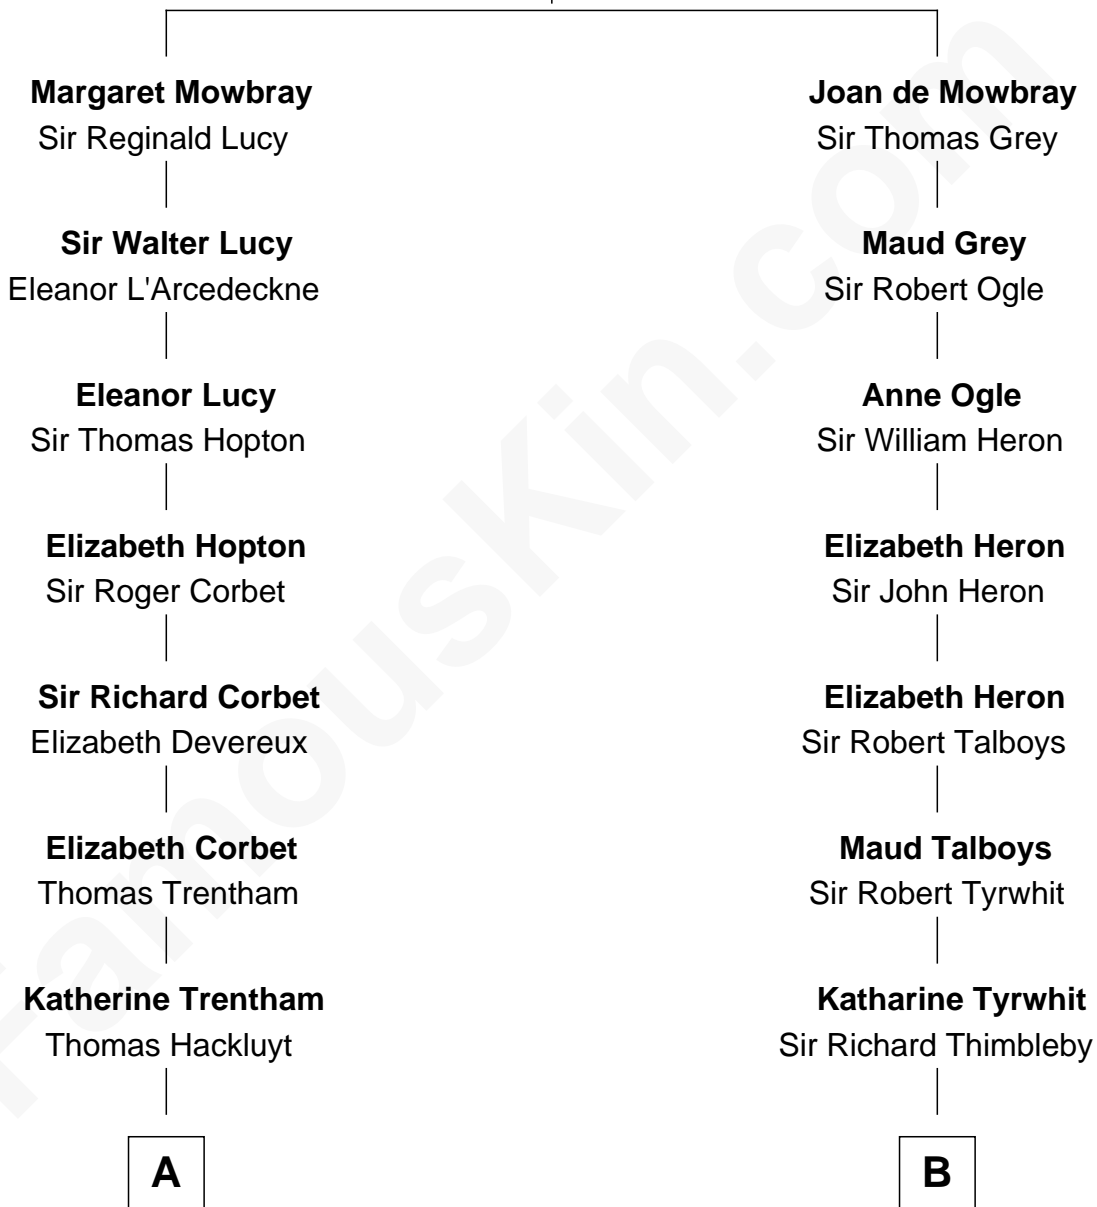

FamousKin.com

Relationship Chart of

Orson Welles

Radio, Stage, and Movie Actor

18th cousin of

Katharine Hepburn

Movie Actress

John de Mowbray
Elizabeth de Segrave