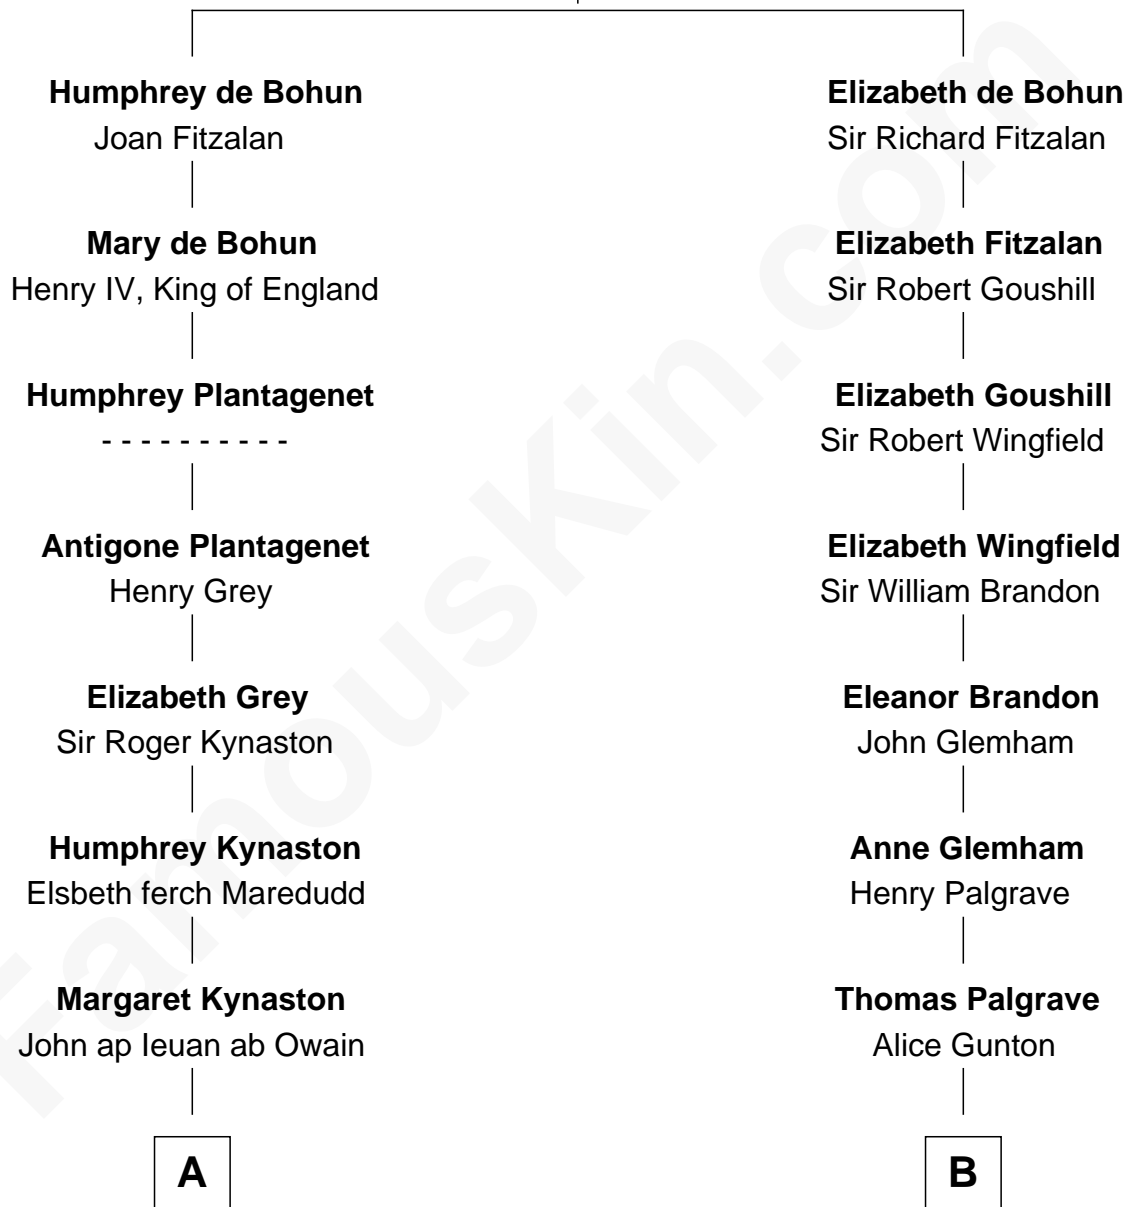

FamousKin.com

Relationship Chart of

Orson Welles

Radio, Stage, and Movie Actor

12th cousin 6 times removed of

Roger Sherman

Signer of the Declaration of Independence

Sir William de Bohun
Elizabeth de Badlesmere