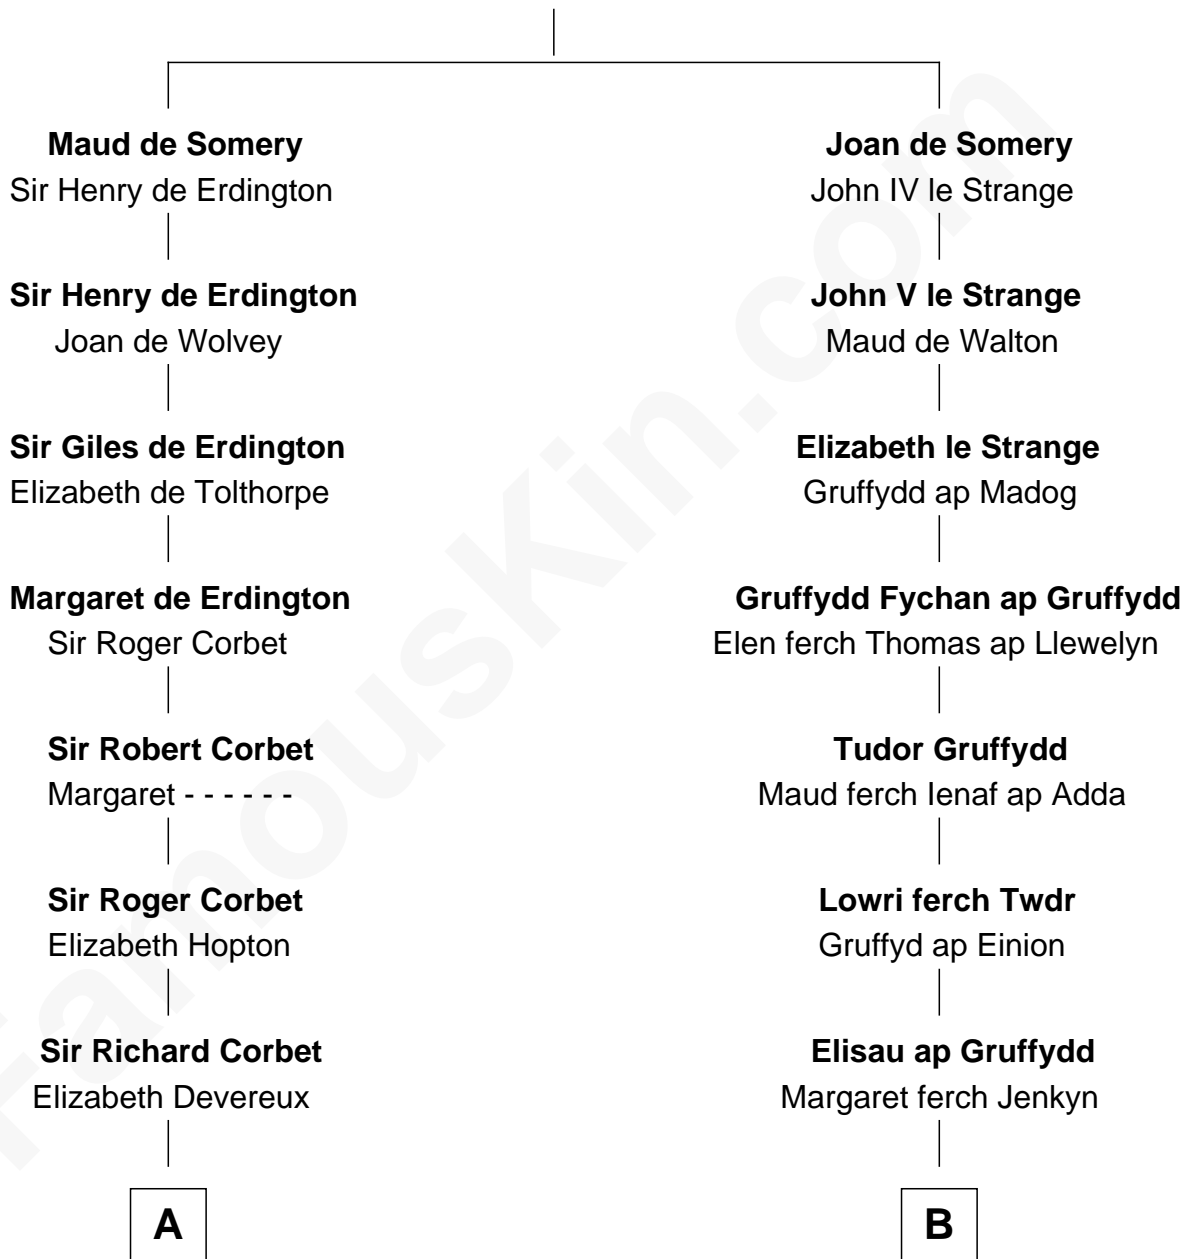

# FamousKin.com Relationship Chart of

**Orson Welles**

*Radio, Stage, and Movie Actor*

20th cousin of

**Ernest Hemingway**

*Author of The Sun Also Rises*

**Sir Roger de Somery**

Nichole d'Aubenev

**C**

**Henry Hill Welles**

Mary Putnam

**Richard Jones Welles**

Mary Blanche Head

**Richard Head Welles**

Beatrice Ives

**Orson Welles**