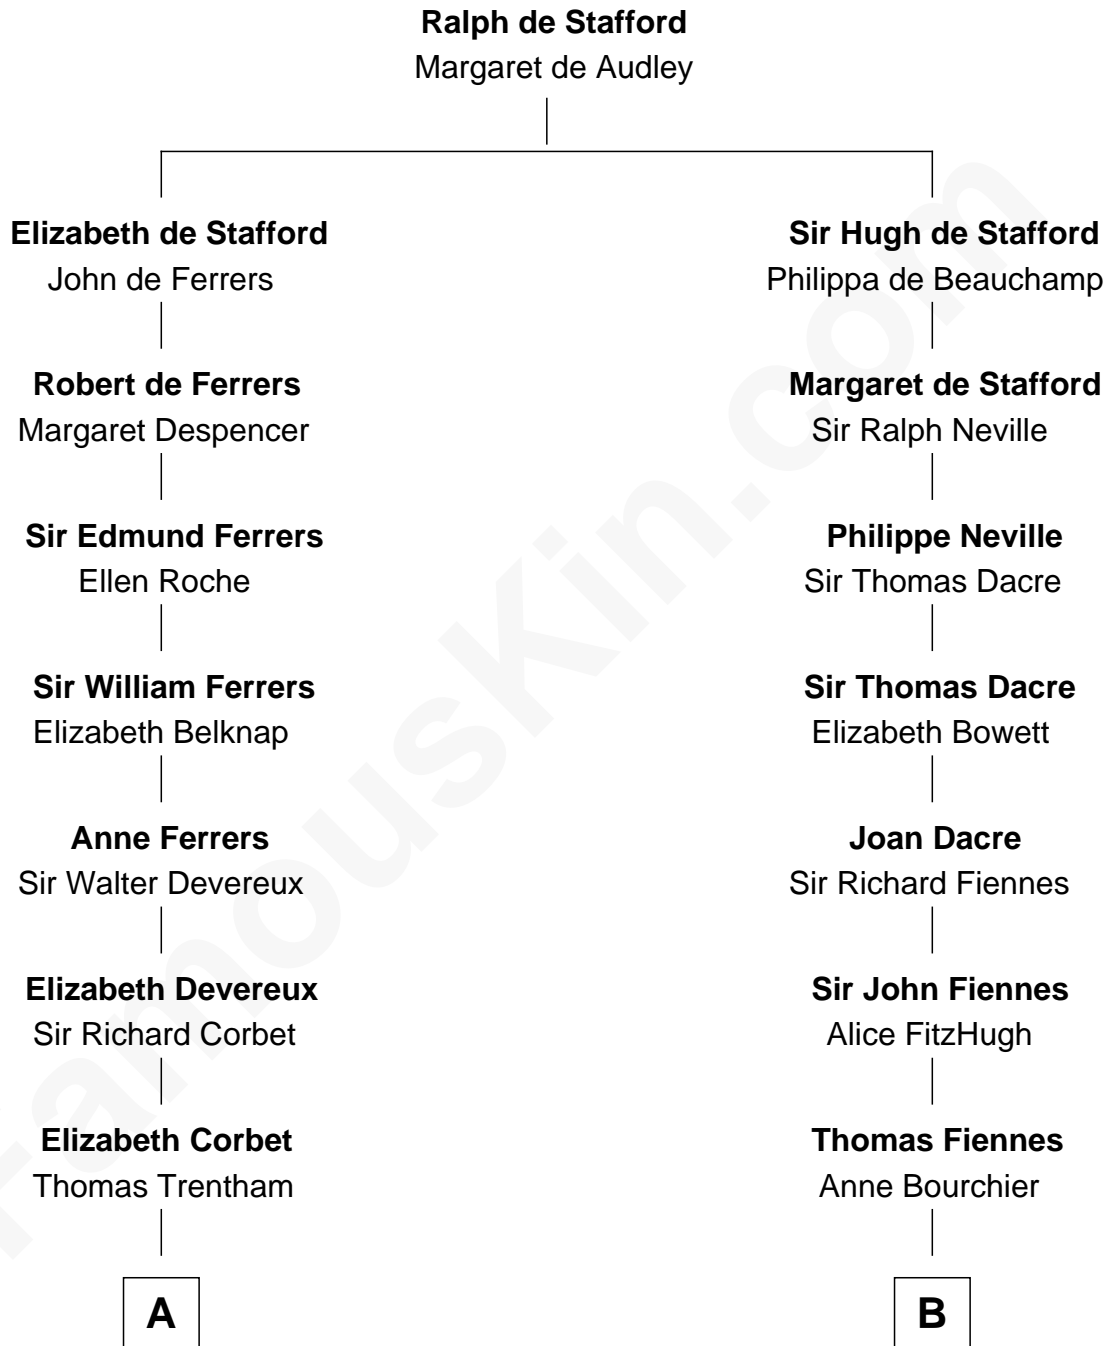

FamousKin.com

Relationship Chart of

Orson Welles

Radio, Stage, and Movie Actor

19th cousin 1 time removed of

Frank Lloyd Wright
American Architect

C

Richard Jones Welles