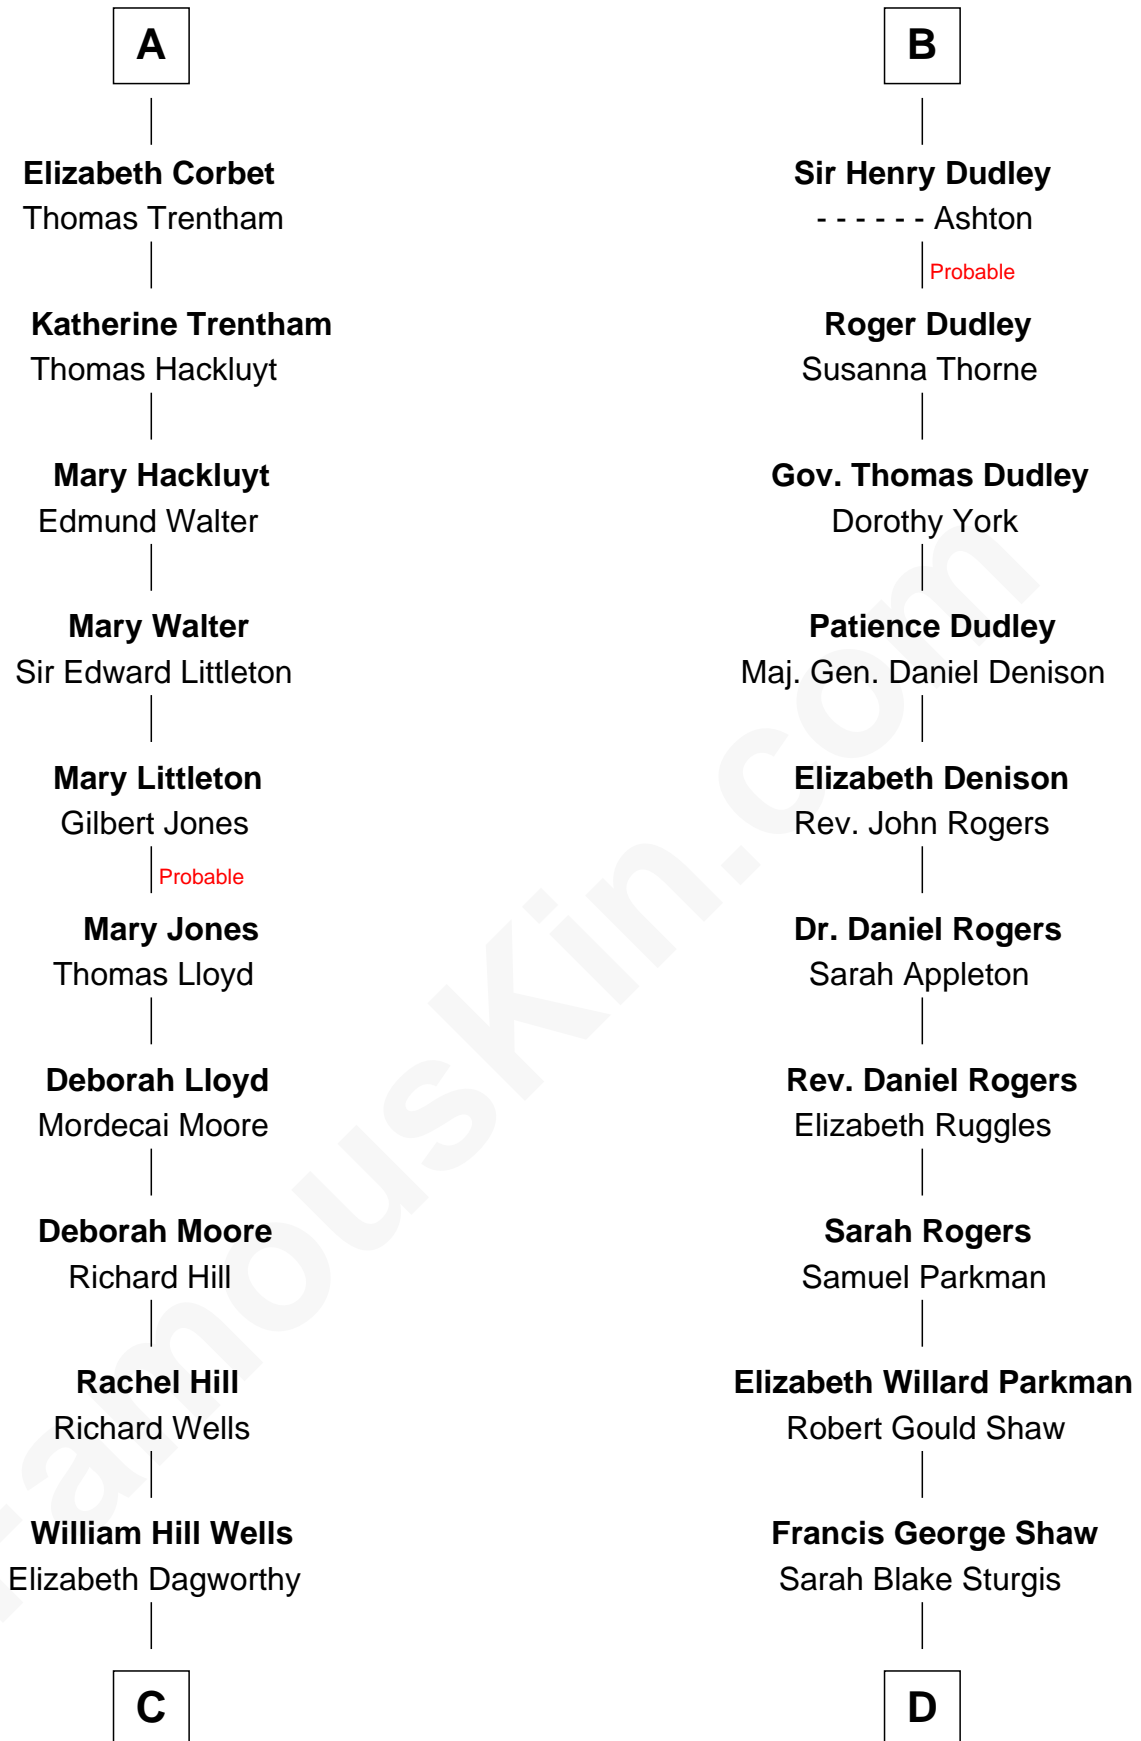

FamousKin.com

Relationship Chart of

Orson Welles

Radio, Stage, and Movie Actor

20th cousin 1 time removed of

Kyra Sedgwick

TV and Movie Actress

C

Henry Hill Welles

Mary Putnam

Richard Jones Welles

Mary Blanche Head

Richard Head Welles

Beatrice Ives

Orson Welles

Radio, Stage, and Movie Actor

D

Susanna Shaw

Robert Bowne Minturn

Sarah May Minturn

Henry Dwight Sedgwick

Robert Minturn Sedgwick

Helen Peabody

Henry Dwight Sedgwick