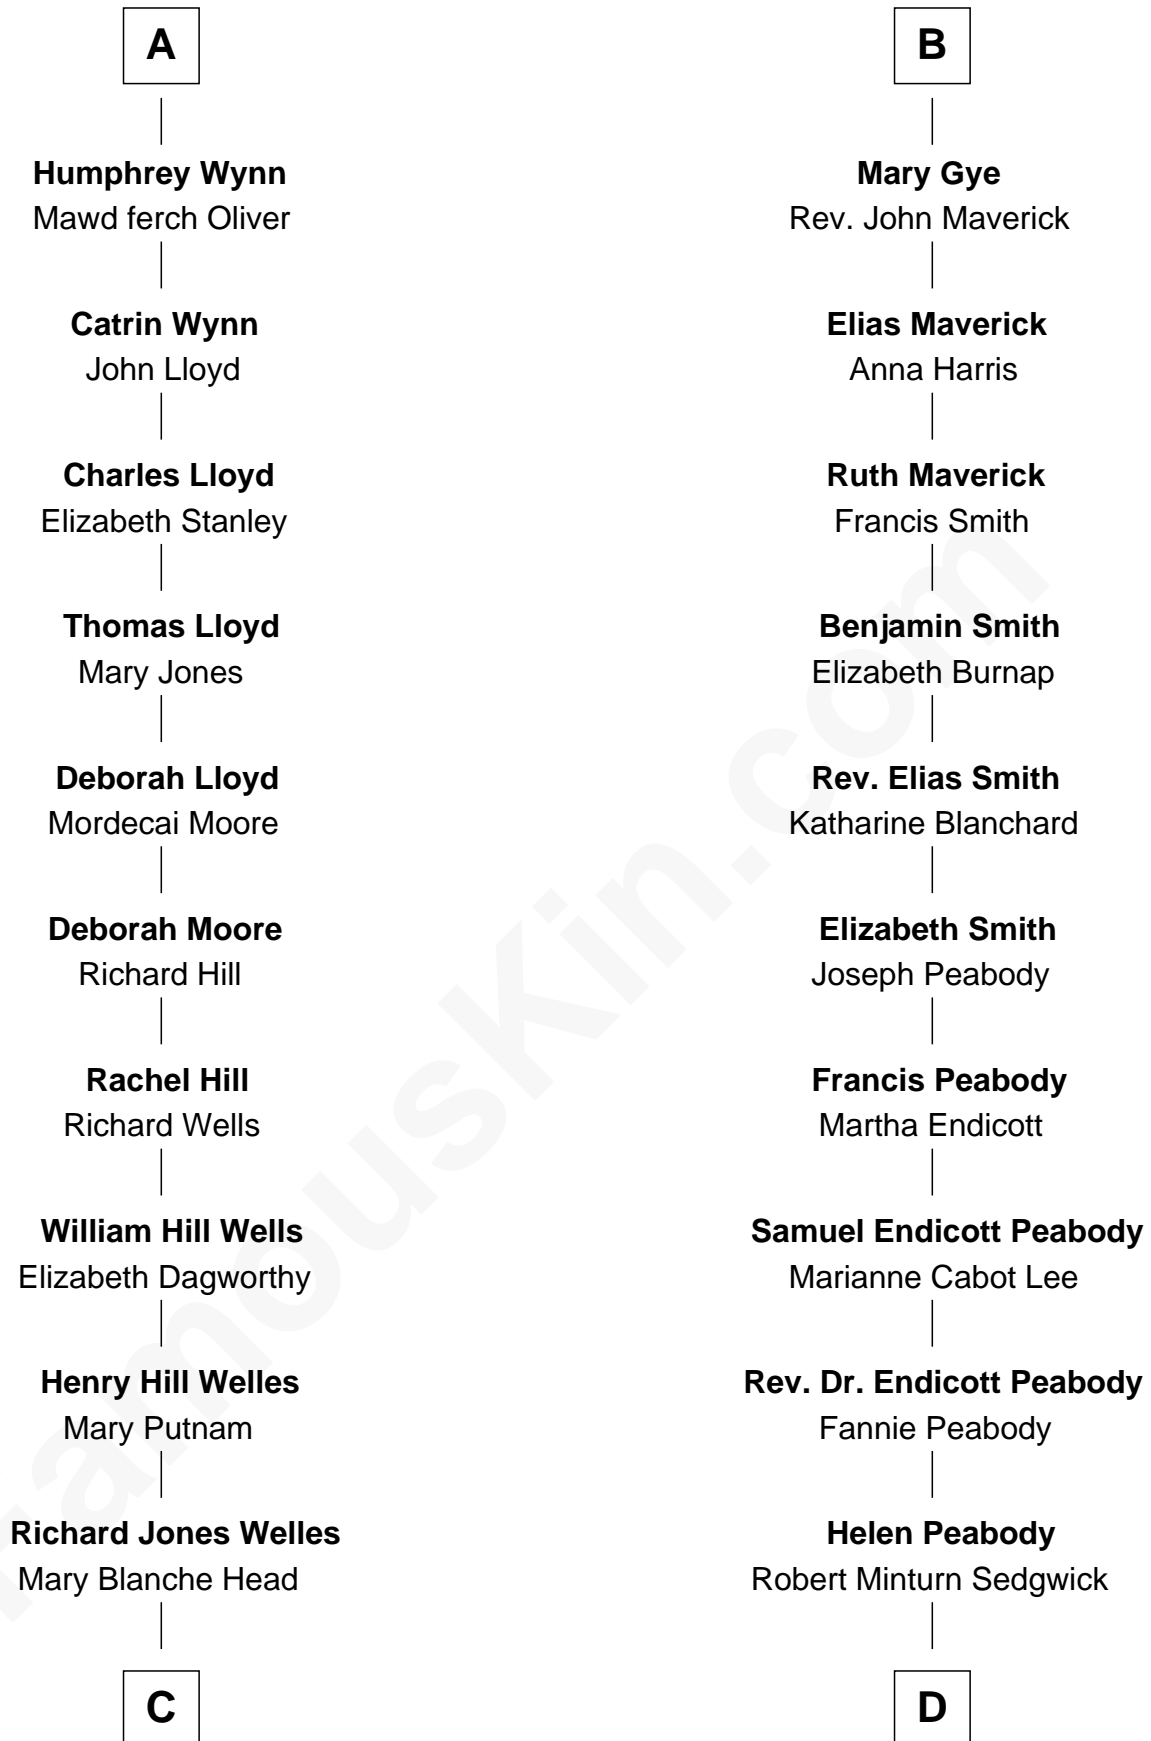

FamousKin.com Relationship Chart of

Orson Welles

Radio, Stage, and Movie Actor

18th cousin of

Kyra Sedgwick

TV and Movie Actress

Richard Fitzalan
Eleanor Plantagenet

FamousKin.com