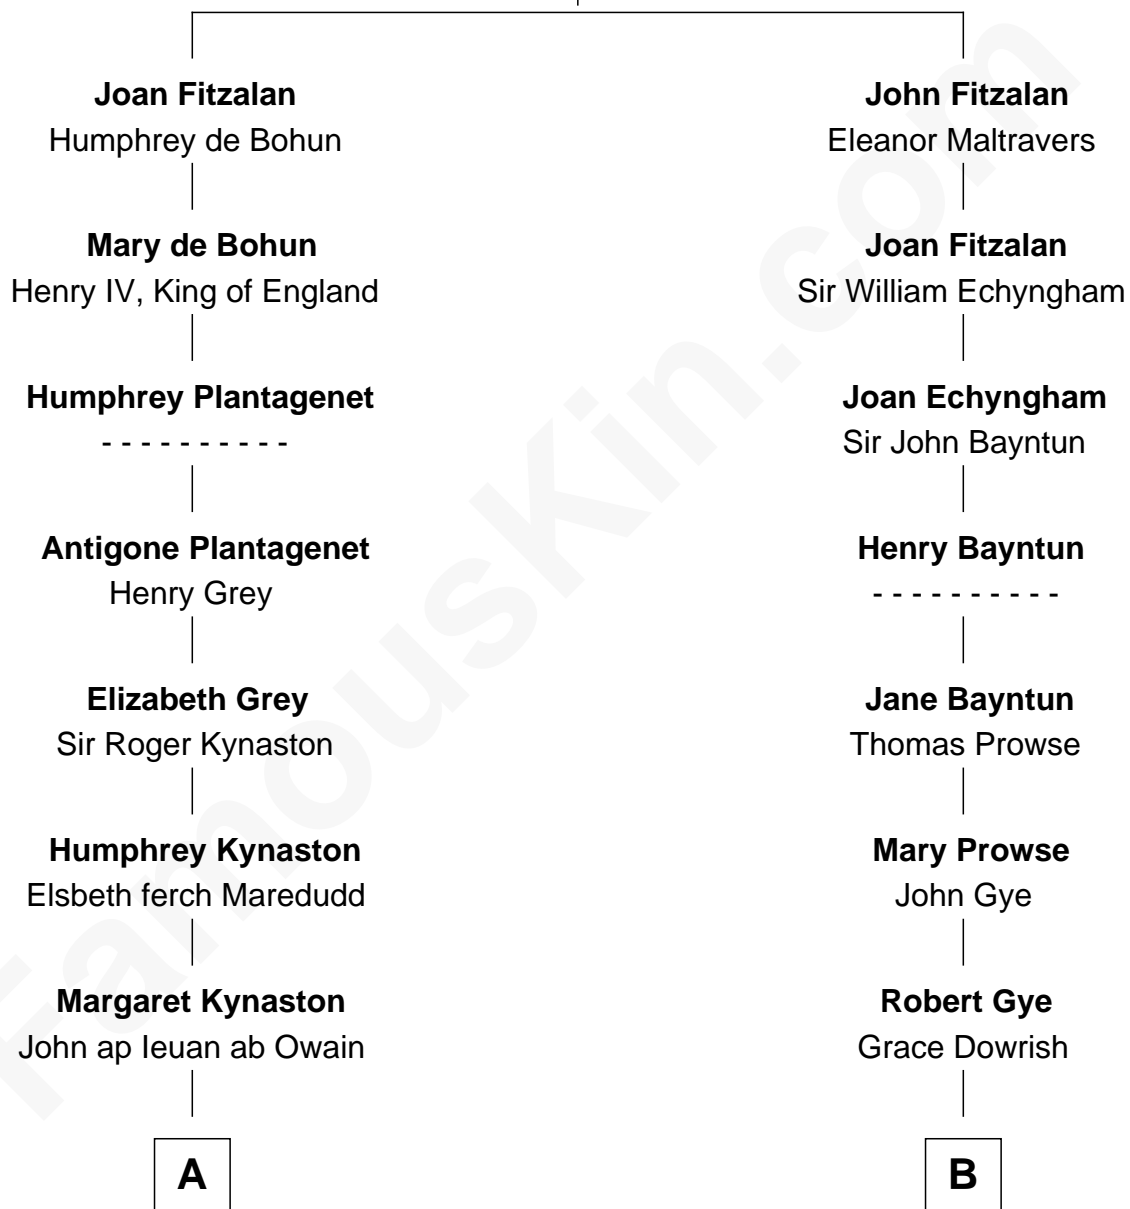

FamousKin.com Relationship Chart of

Orson Welles

Radio, Stage, and Movie Actor

18th cousin of

Kyra Sedgwick

TV and Movie Actress

Richard Fitzalan
Eleanor Plantagenet

FamousKin.com