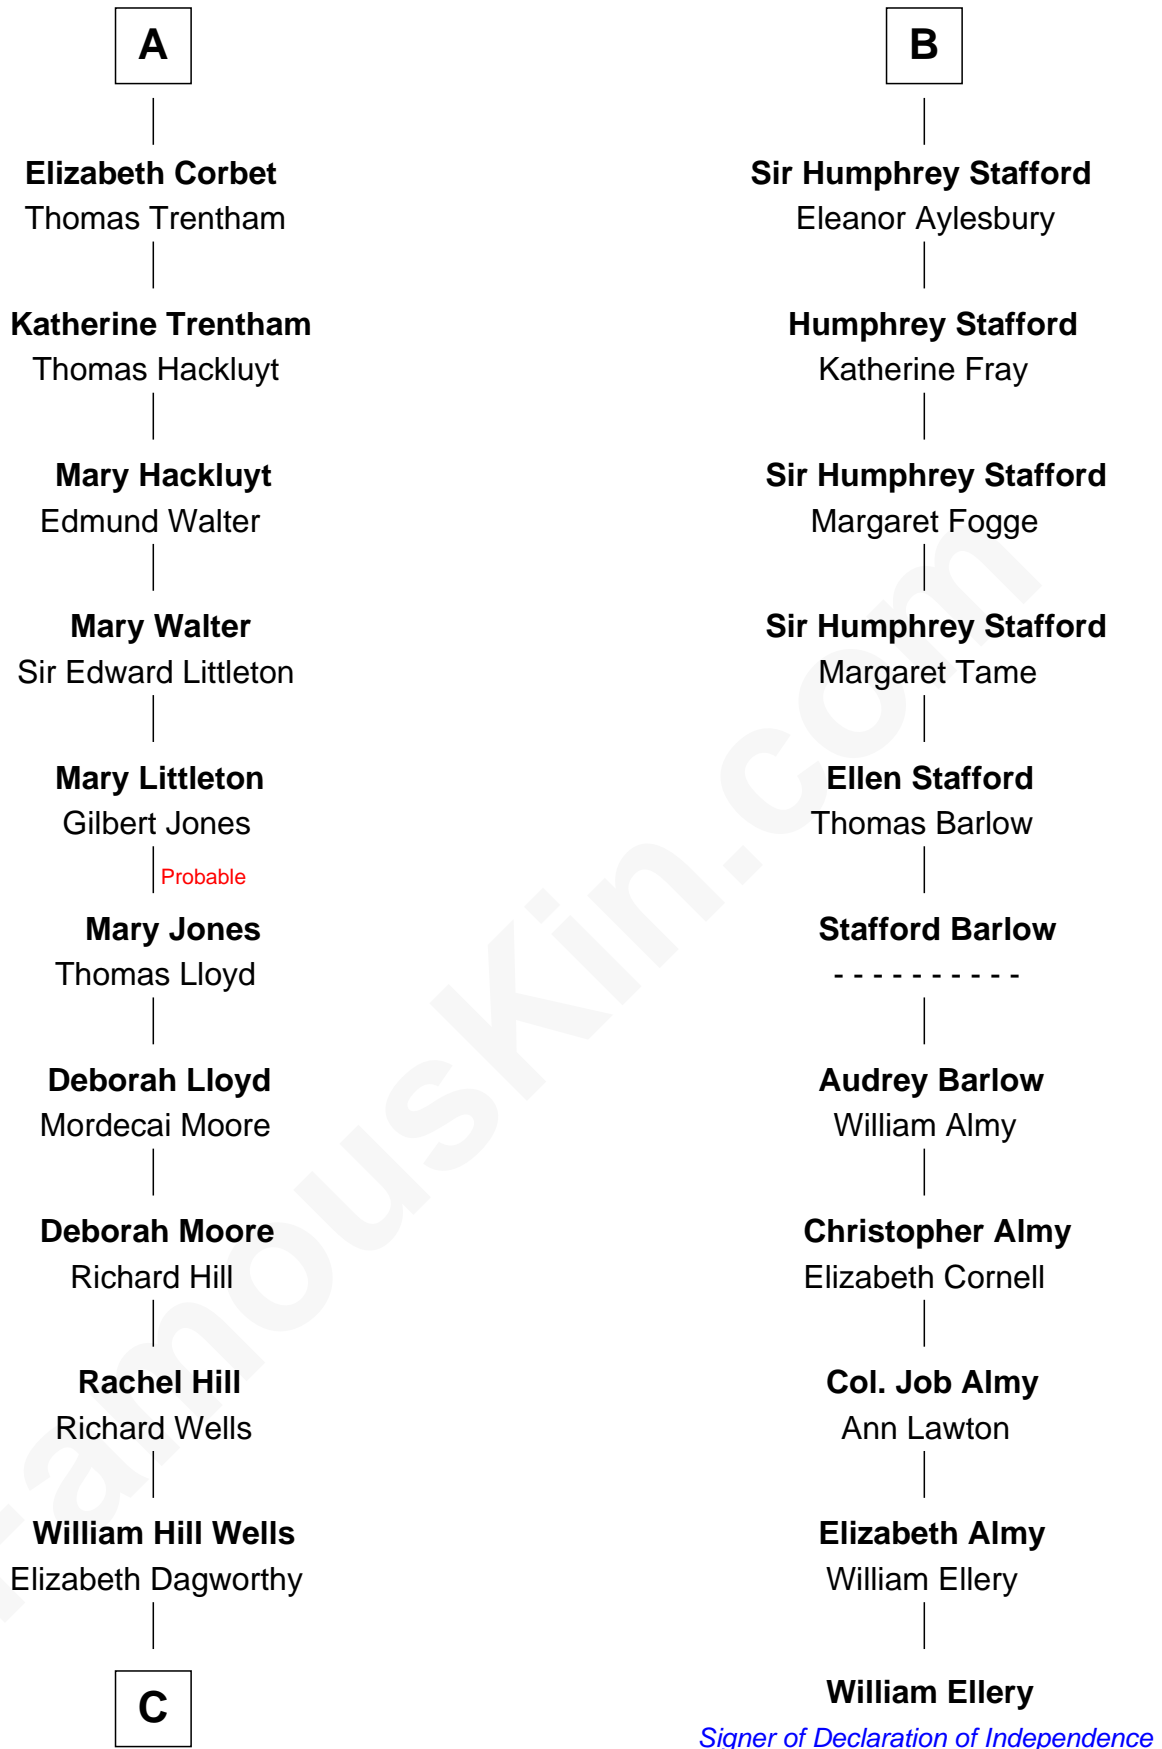

FamousKin.com Relationship Chart of

Orson Welles

Radio, Stage, and Movie Actor

17th cousin 3 times removed of

William Ellery

Signer of the Declaration of Independence

Sir Roger de Somery

Nichole d'Aubenev

C

Henry Hill Welles

Mary Putnam

Richard Jones Welles

Mary Blanche Head

Richard Head Welles

Beatrice Ives

Orson Welles