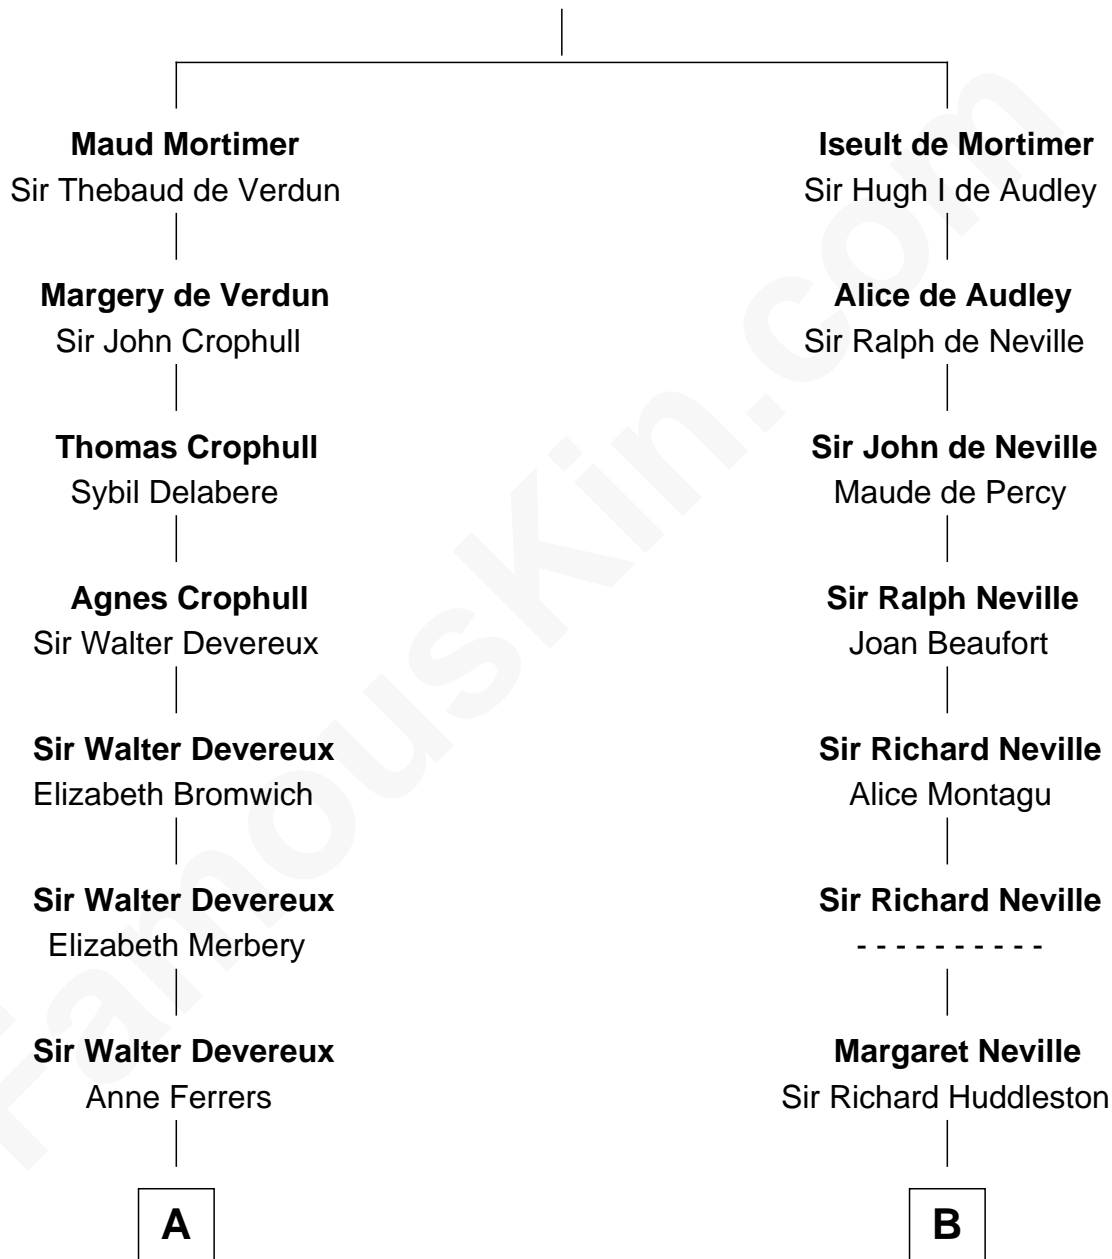

## Relationship Chart of

### Fletcher Christian

*Leader of the mutiny on the Bounty*

THE "BOUNTY" AT OAHU

**Sir Edmund Mortimer**

Margaret de Fiennes

**C**

—  
**William Hill Wells**  
Elizabeth Dagworthy

—  
**Henry Hill Welles**  
Mary Putnam