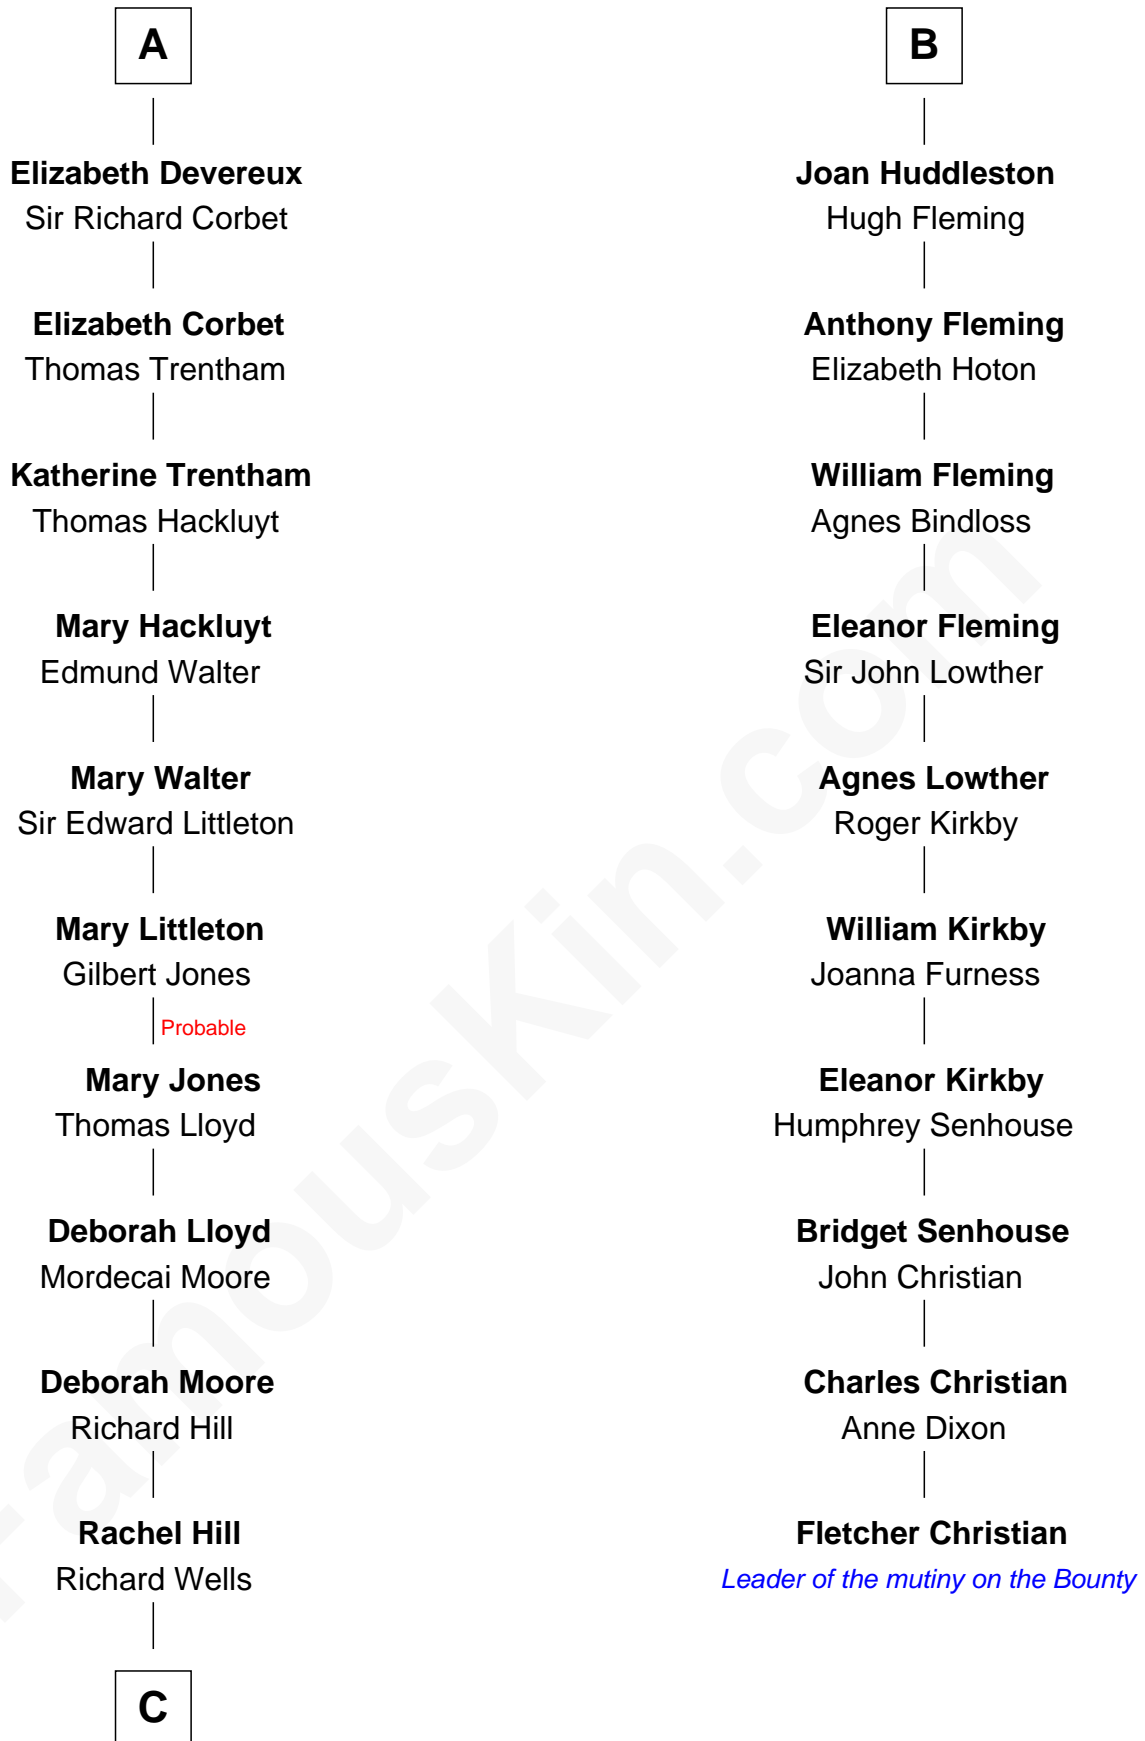

## Relationship Chart of

### Fletcher Christian

*Leader of the mutiny on the Bounty*

THE "BOUNTY" AT OAHU

**Sir Edmund Mortimer**

Margaret de Fiennes

**C**

—  
**William Hill Wells**  
Elizabeth Dagworthy

—  
**Henry Hill Welles**  
Mary Putnam

—  
**Richard Jones Welles**  
Mary Blanche Head

—  
**Richard Head Welles**  
Beatrice Ives

—  
**Orson Welles**  
*Radio, Stage, and Movie Actor*

FamousKin.com