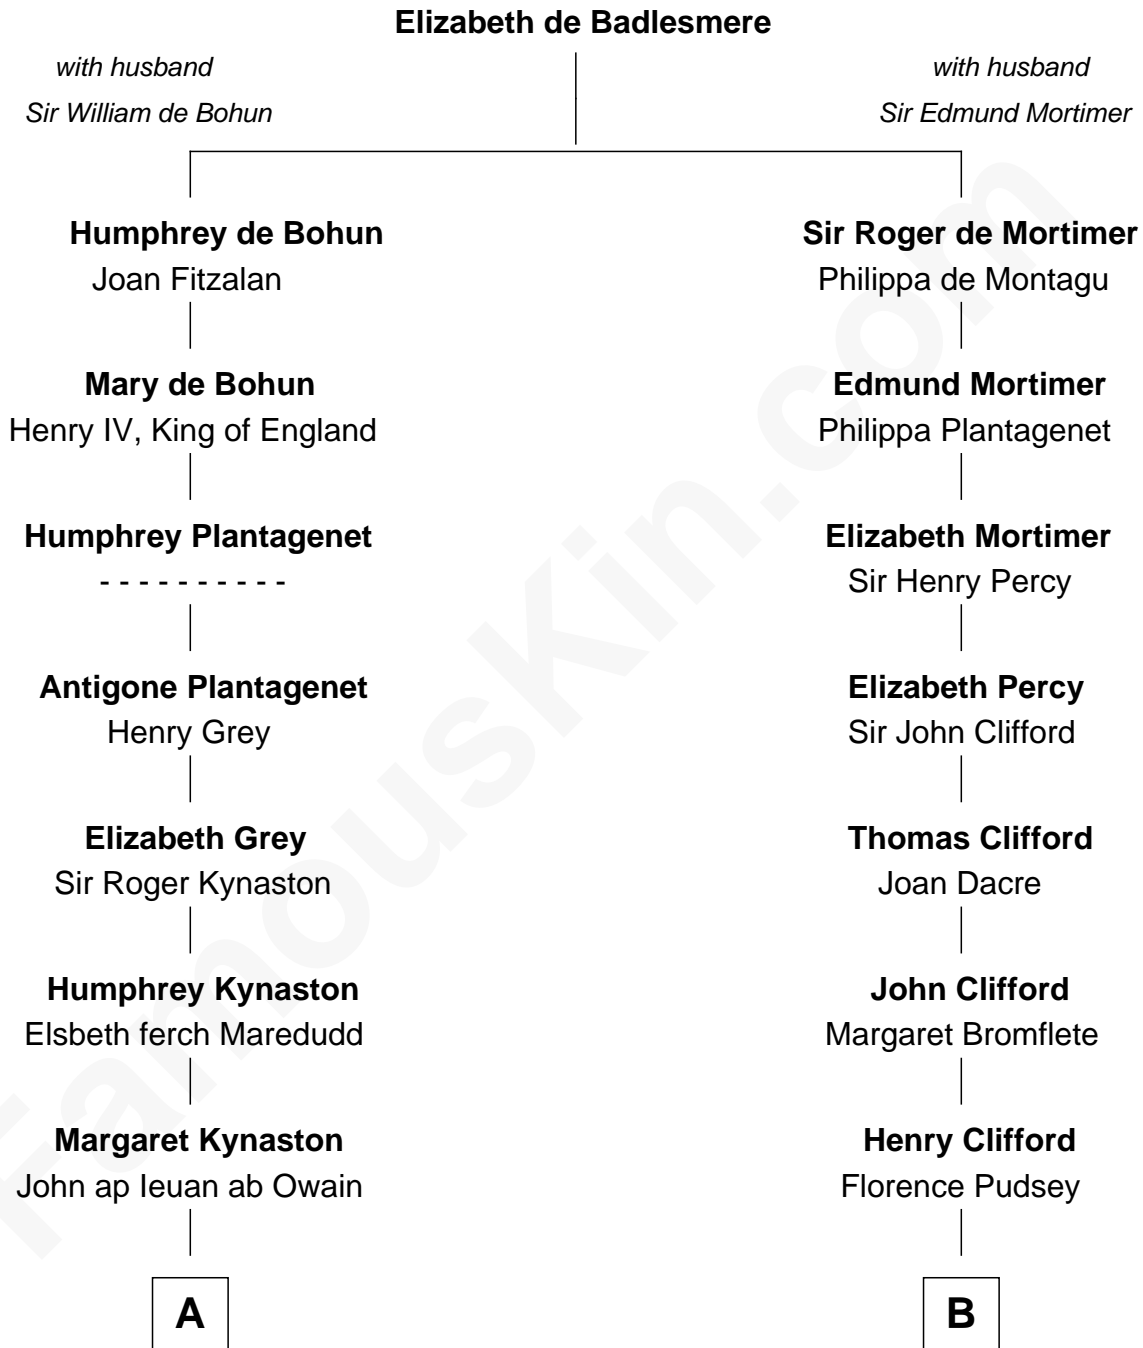

FamousKin.com

Relationship Chart of Orson Welles

Radio, Stage, and Movie Actor

16th cousin 2 times removed of

Fletcher Christian

Leader of the mutiny on the Bounty

THE "BOUNTY" AT OAHU

C