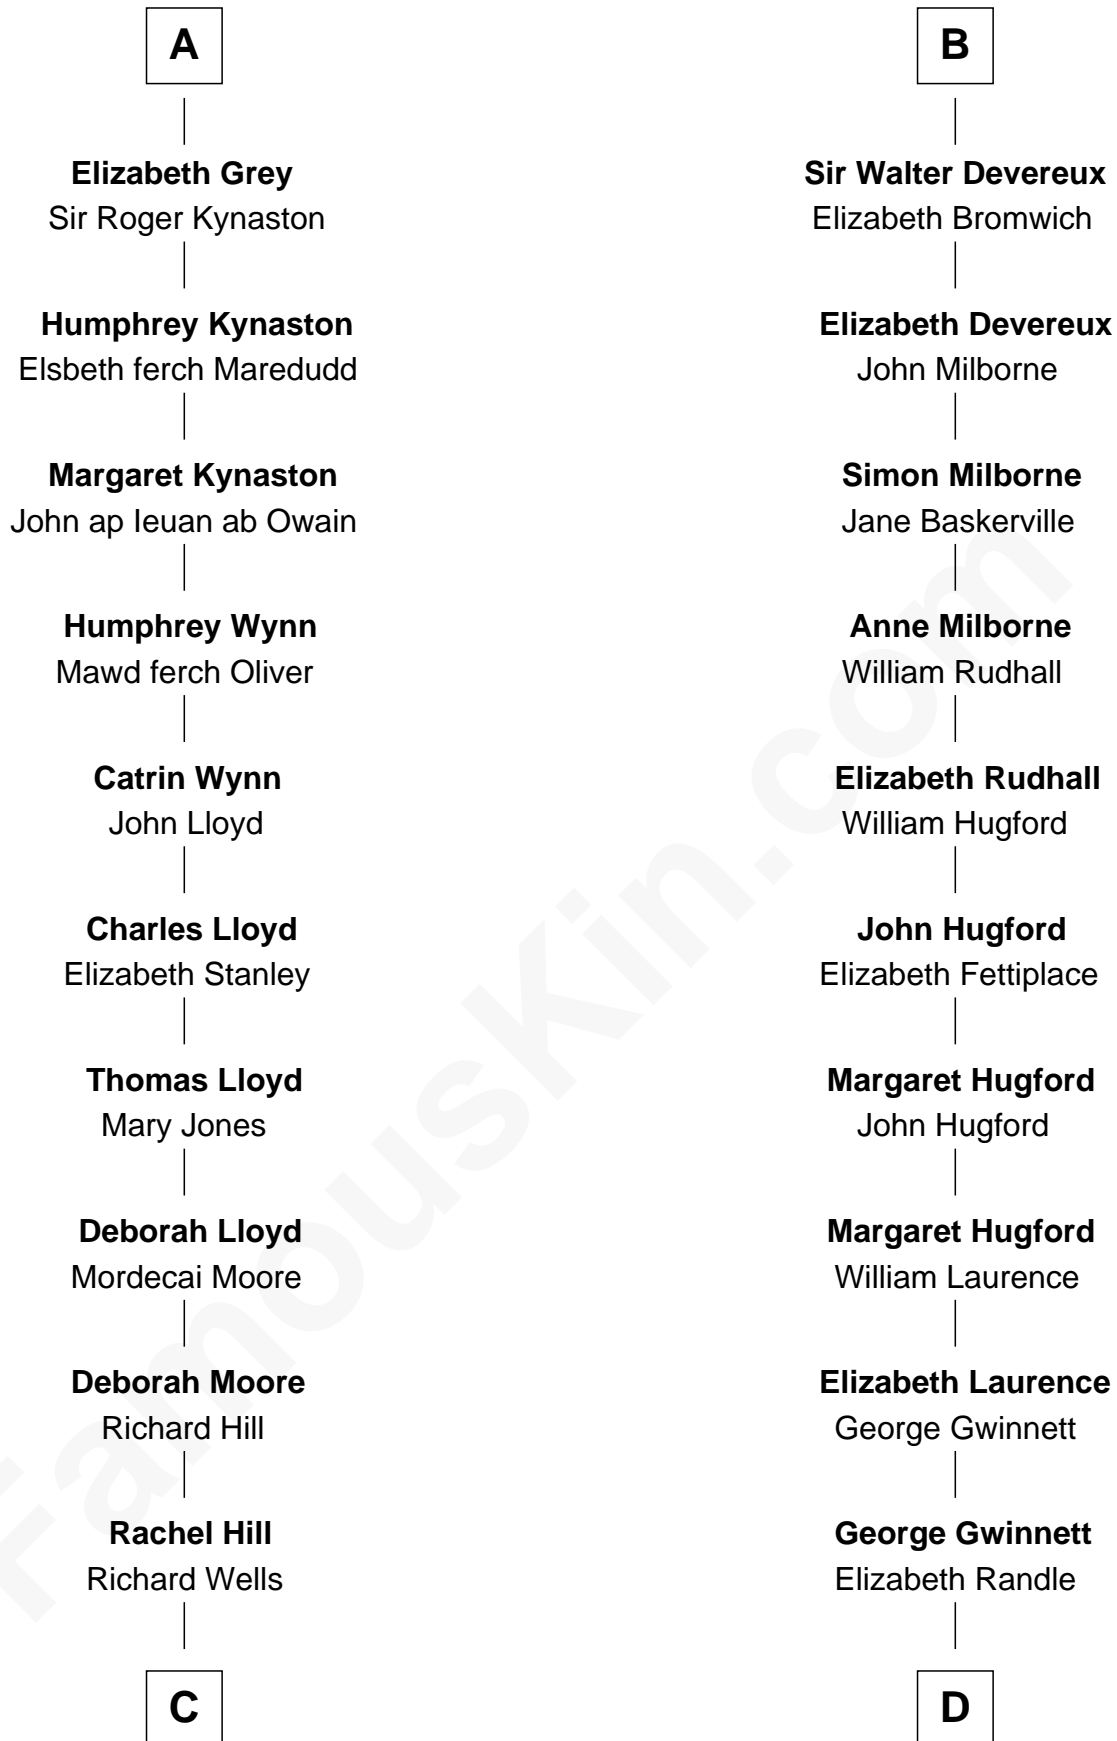

FamousKin.com

Relationship Chart of

Orson Welles

Radio, Stage, and Movie Actor

19th cousin 2 times removed of

Button Gwinnett

Signer of the Declaration of Independence

C