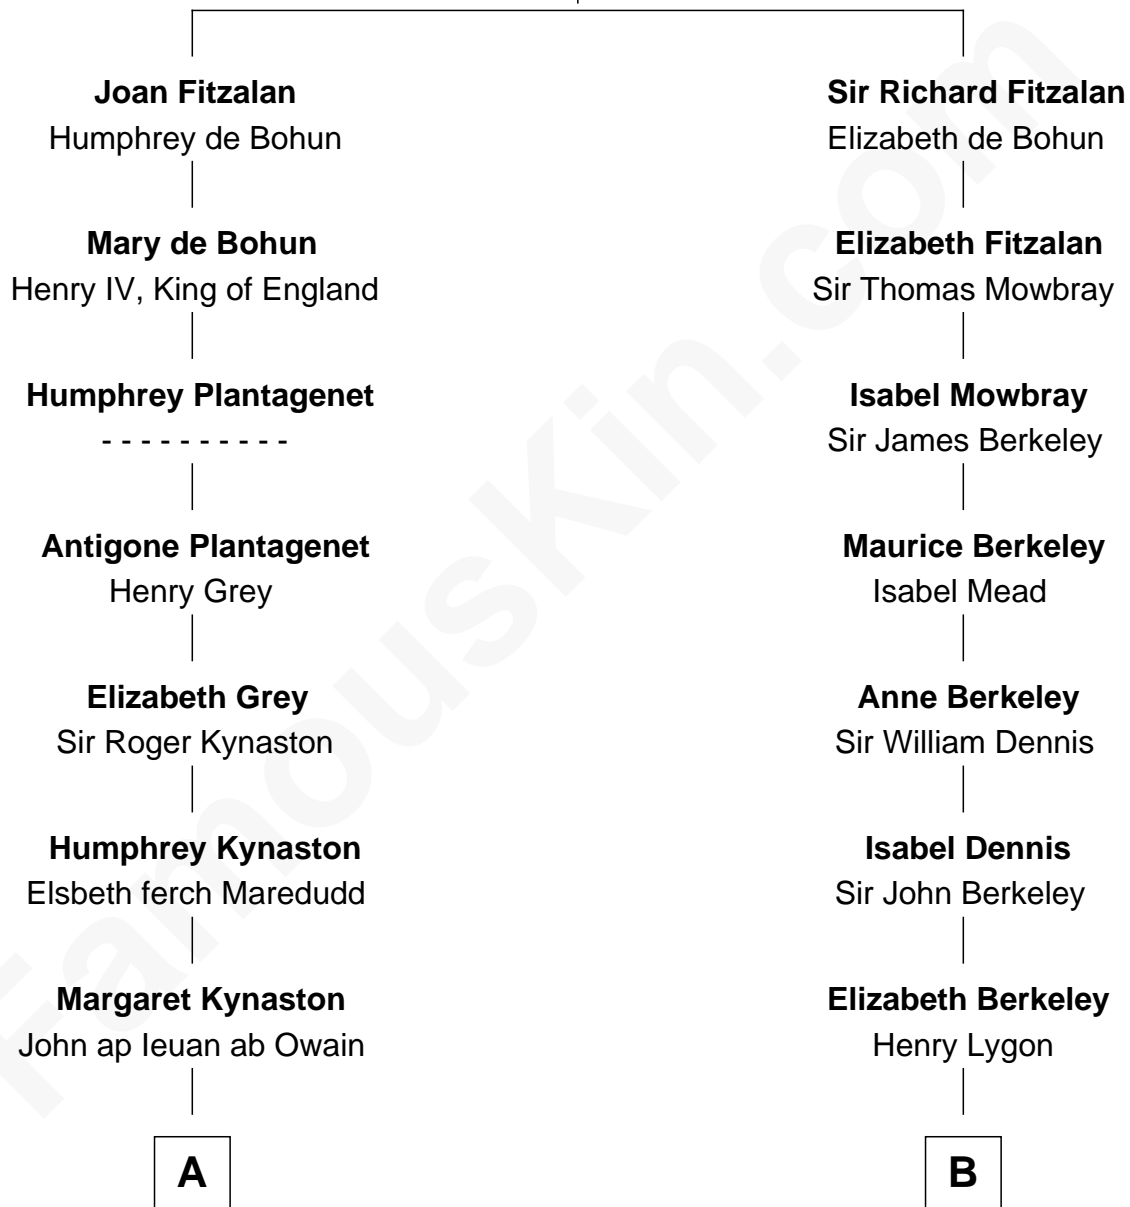

FamousKin.com

Relationship Chart of

Orson Welles

Radio, Stage, and Movie Actor

18th cousin 3 times removed of

Michael Lookinland

TV Actor

Richard Fitzalan
Eleanor Plantagenet

C

Richard Head Welles

Beatrice Ives

Orson Welles

Radio, Stage, and Movie Actor

D

Rufus Lemuel Cole

Matilda M. Hall