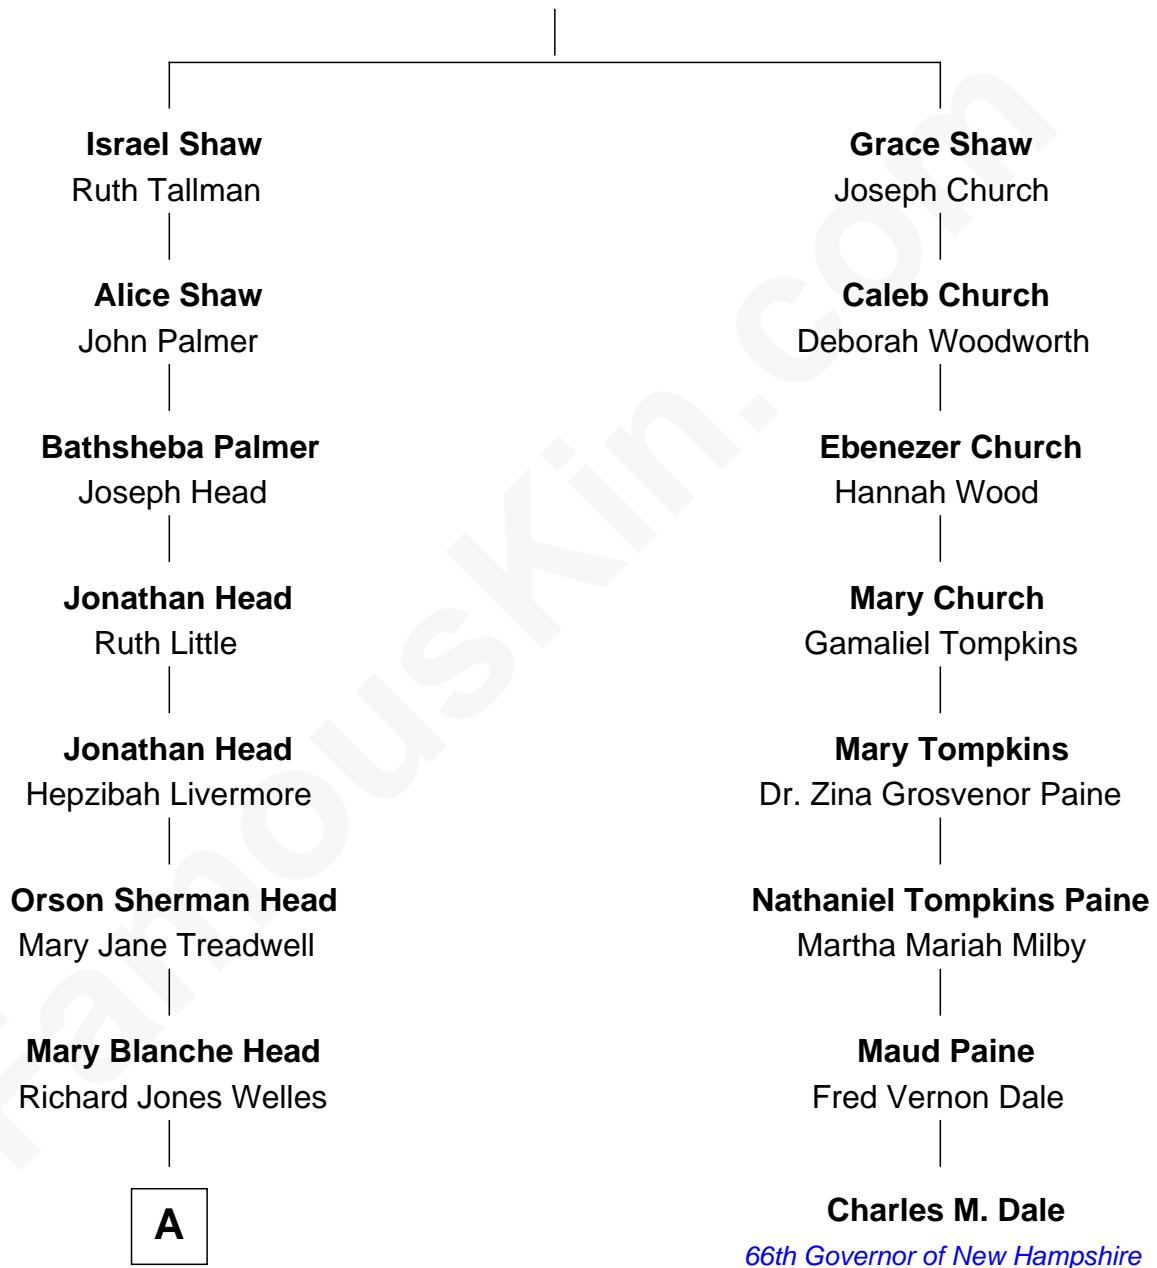

# FamousKin.com Relationship Chart of

**Orson Welles**

*Radio, Stage, and Movie Actor*

7th cousin 1 time removed of

**Charles M. Dale**

*66th Governor of New Hampshire*

**Anthony Shaw**

Alice Stonard

**A**

Richard Head Welles

Beatrice Ives

Orson Welles

*Radio, Stage, and Movie Actor*

FamousKin.com