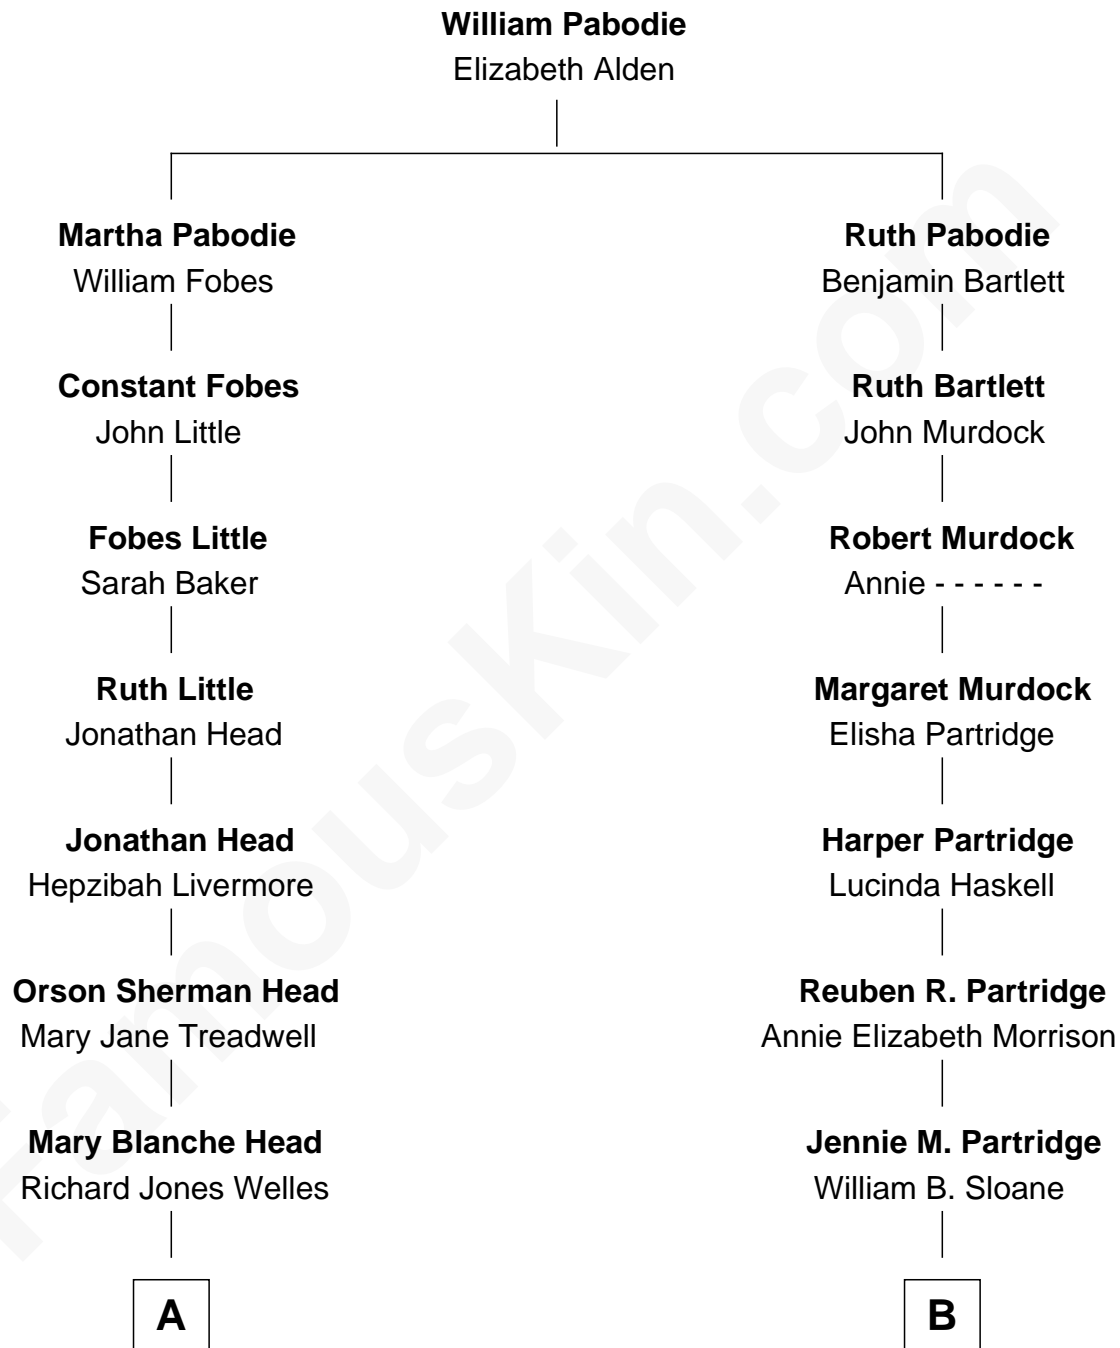

FamousKin.com Relationship Chart of

Orson Welles

Radio, Stage, and Movie Actor

8th cousin 1 time removed of

Diane Brewster

TV and Movie Actress

A

Richard Head Welles