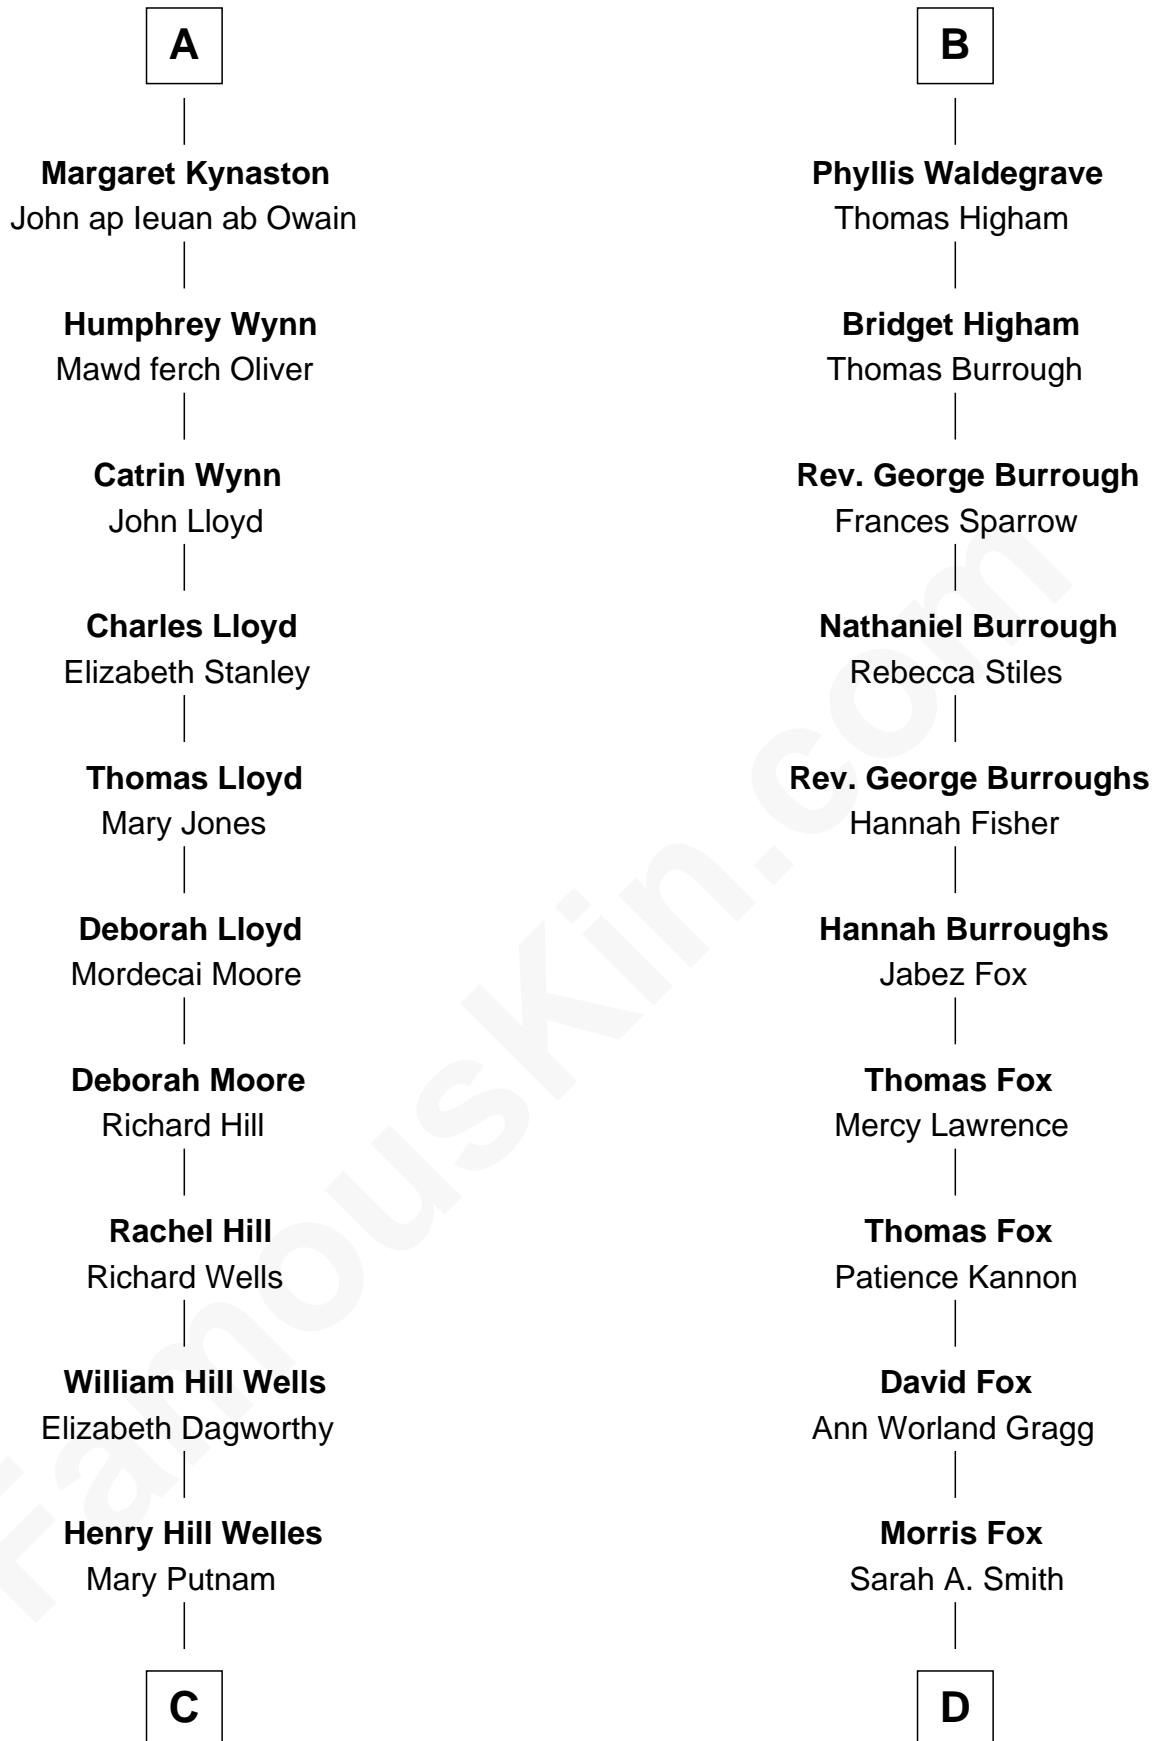

FamousKin.com

Relationship Chart of

Orson Welles

Radio, Stage, and Movie Actor

19th cousin 1 time removed of

Bob Moore

Co-Founder, Bob's Red Mill

Bartholomew de Badlesmere

Antigone Plantagenet

Henry Grey

Elizabeth Grey

Sir Roger Kynaston

Humphrey Kynaston

Elsbeth ferch Maredudd

A

Margaret de Badlesmere

Sir John de Tivetot

Sir Robert de Tivetot

Margaret Deincourt

Elizabeth de Tivetot

Sir Philip le Despencer

Margery Despencer

Sir Roger Wentworth

Henry Wentworth

Elizabeth Howard

Margery Wentworth

Sir William Waldegrave

George Waldegrave

Anne Drury

B

C

Richard Jones Welles