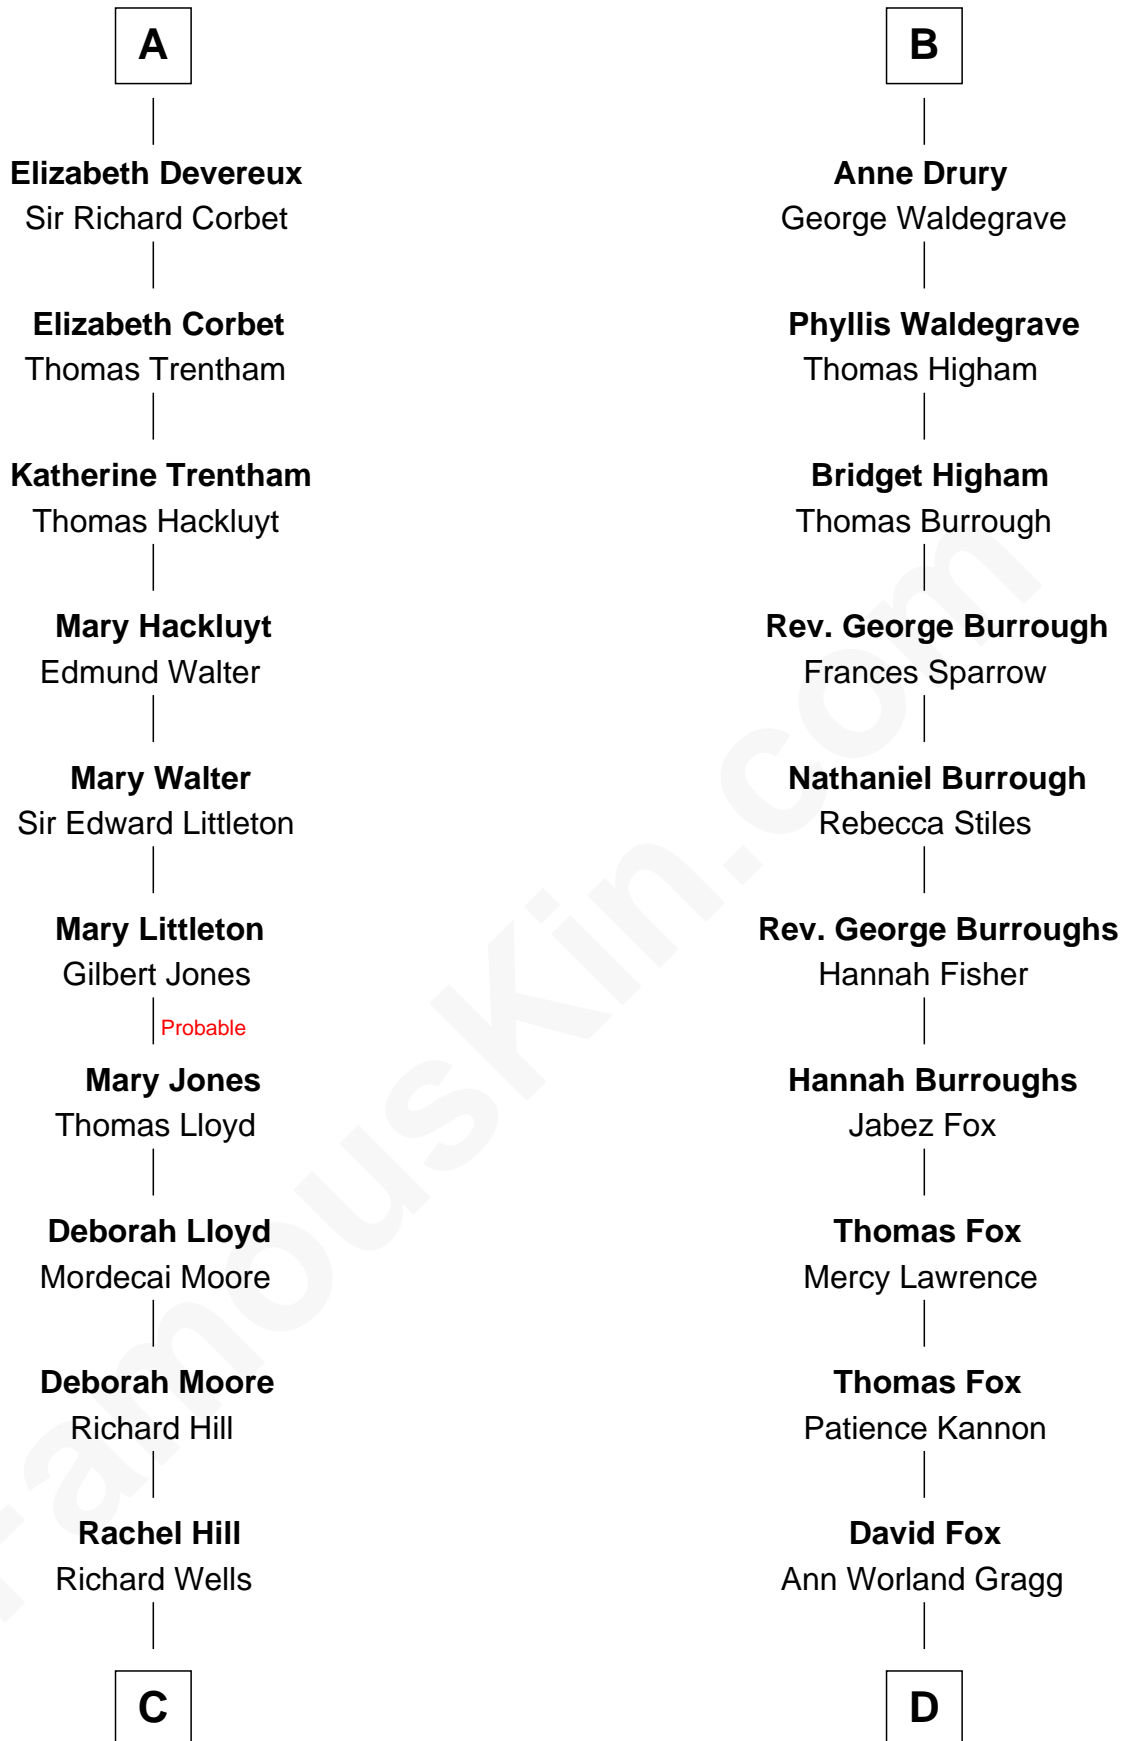

FamousKin.com Relationship Chart of

Orson Welles

Radio, Stage, and Movie Actor

21st cousin of

Bob Moore

Co-Founder, Bob's Red Mill

Sir Gilbert de Clare

Joan of Acre

Katherine de la Pole

Elizabeth Stapleton

Sir William Calthorpe

Anne Calthorpe

Sir Robert Drury

B

C

William Hill Wells
Elizabeth Dagworthy

Clinton Morris Learnard
Gertrude Maud Yost

Doris Dell Learnard
Kenneth Earl Moore

Bob Moore
Co-Founder, Bob's Red Mill