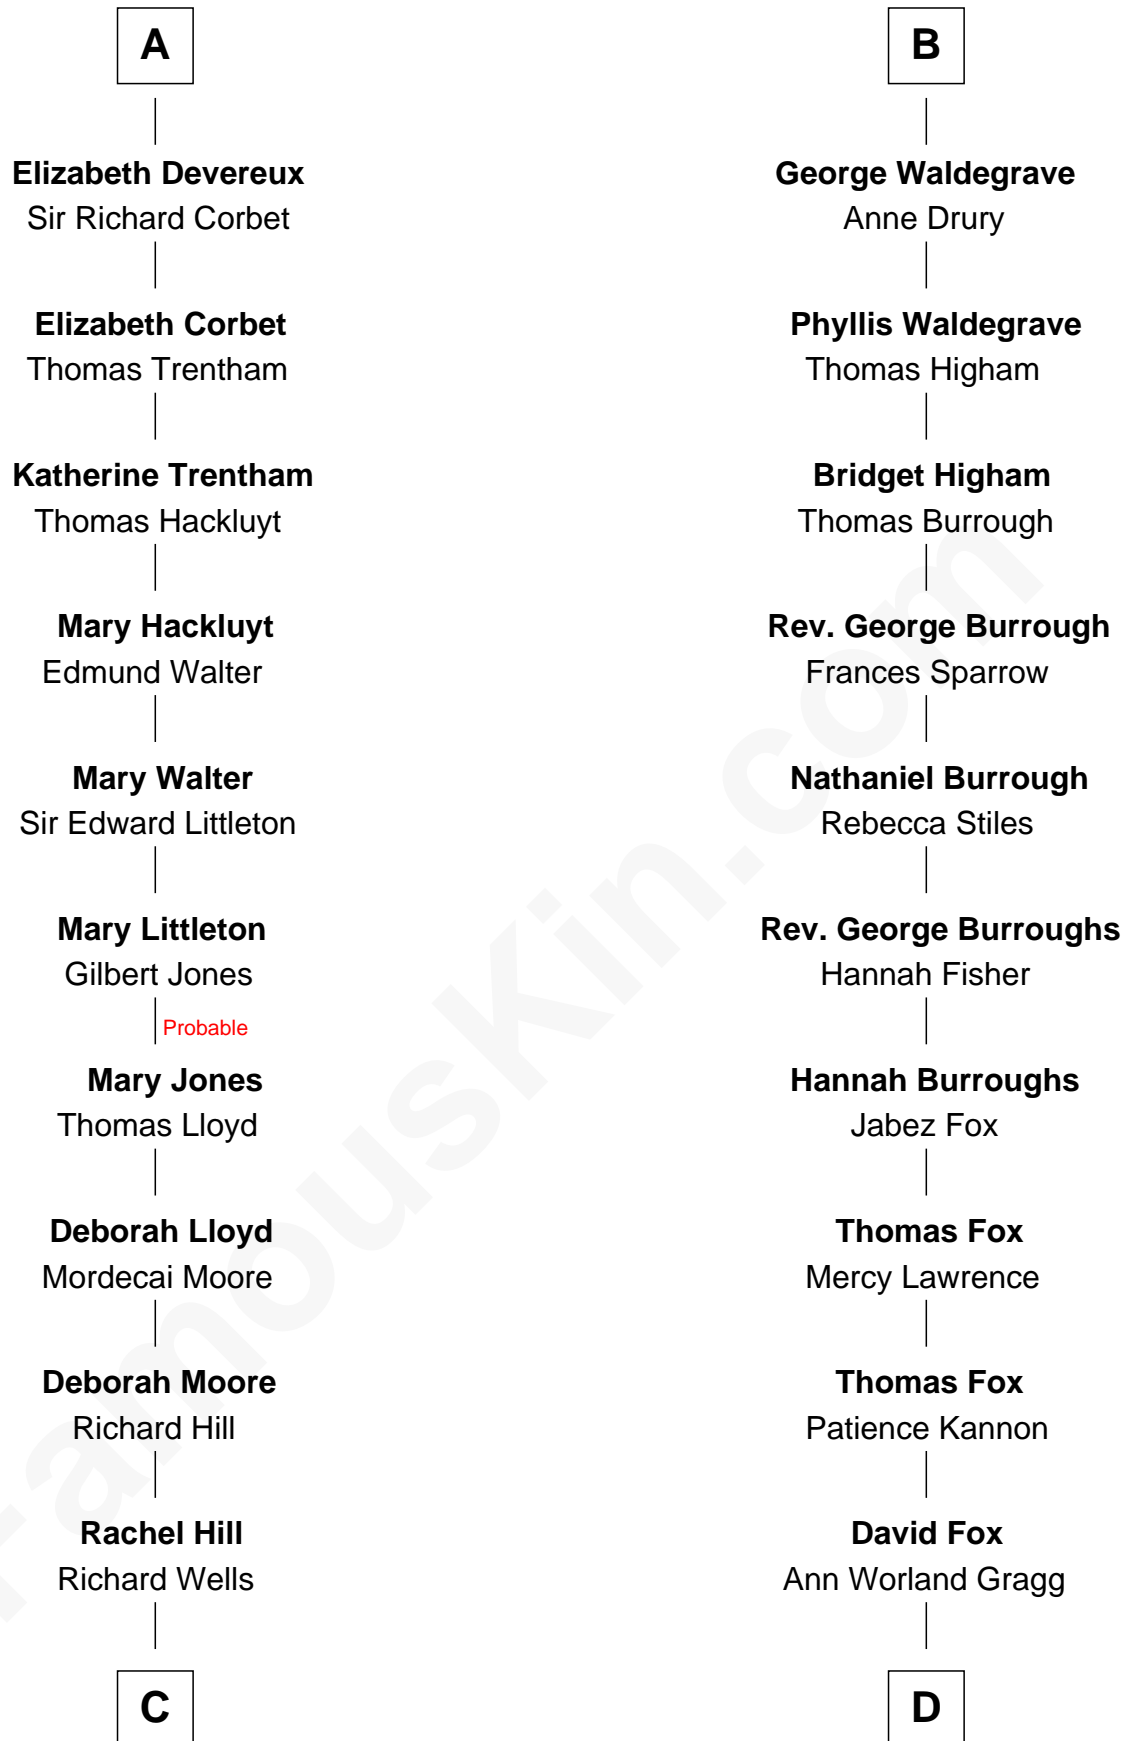

FamousKin.com

Relationship Chart of

Orson Welles

Radio, Stage, and Movie Actor

21st cousin of

Bob Moore

Co-Founder, Bob's Red Mill

Sir Hugh le Despencer
Isabella de Beauchamp

Hugh le Despencer
Eleanor de Clare

Sir Edward le Despencer
Anne de Ferrers

Edward Despencer
Elizabeth Burghersh

Margaret Despencer
Robert de Ferrers

Sir Edmund Ferrers
Ellen Roche

Sir William Ferrers
Elizabeth Belknap

Anne Ferrers
Sir Walter Devereux

A

Sir Philip le Despencer
Margaret de Goushill

Sir Philip le Despencer
Joan de Cobham

Sir Philip le Despencer
Elizabeth - - - - -

Sir Philip le Despencer
Elizabeth de Tibetot

Margery Despencer
Sir Roger Wentworth

Henry Wentworth
Elizabeth Howard

Margery Wentworth
Sir William Waldegrave

B

C

William Hill Wells
Elizabeth Dagworthy

Henry Hill Welles
Mary Putnam

Richard Jones Welles
Mary Blanche Head