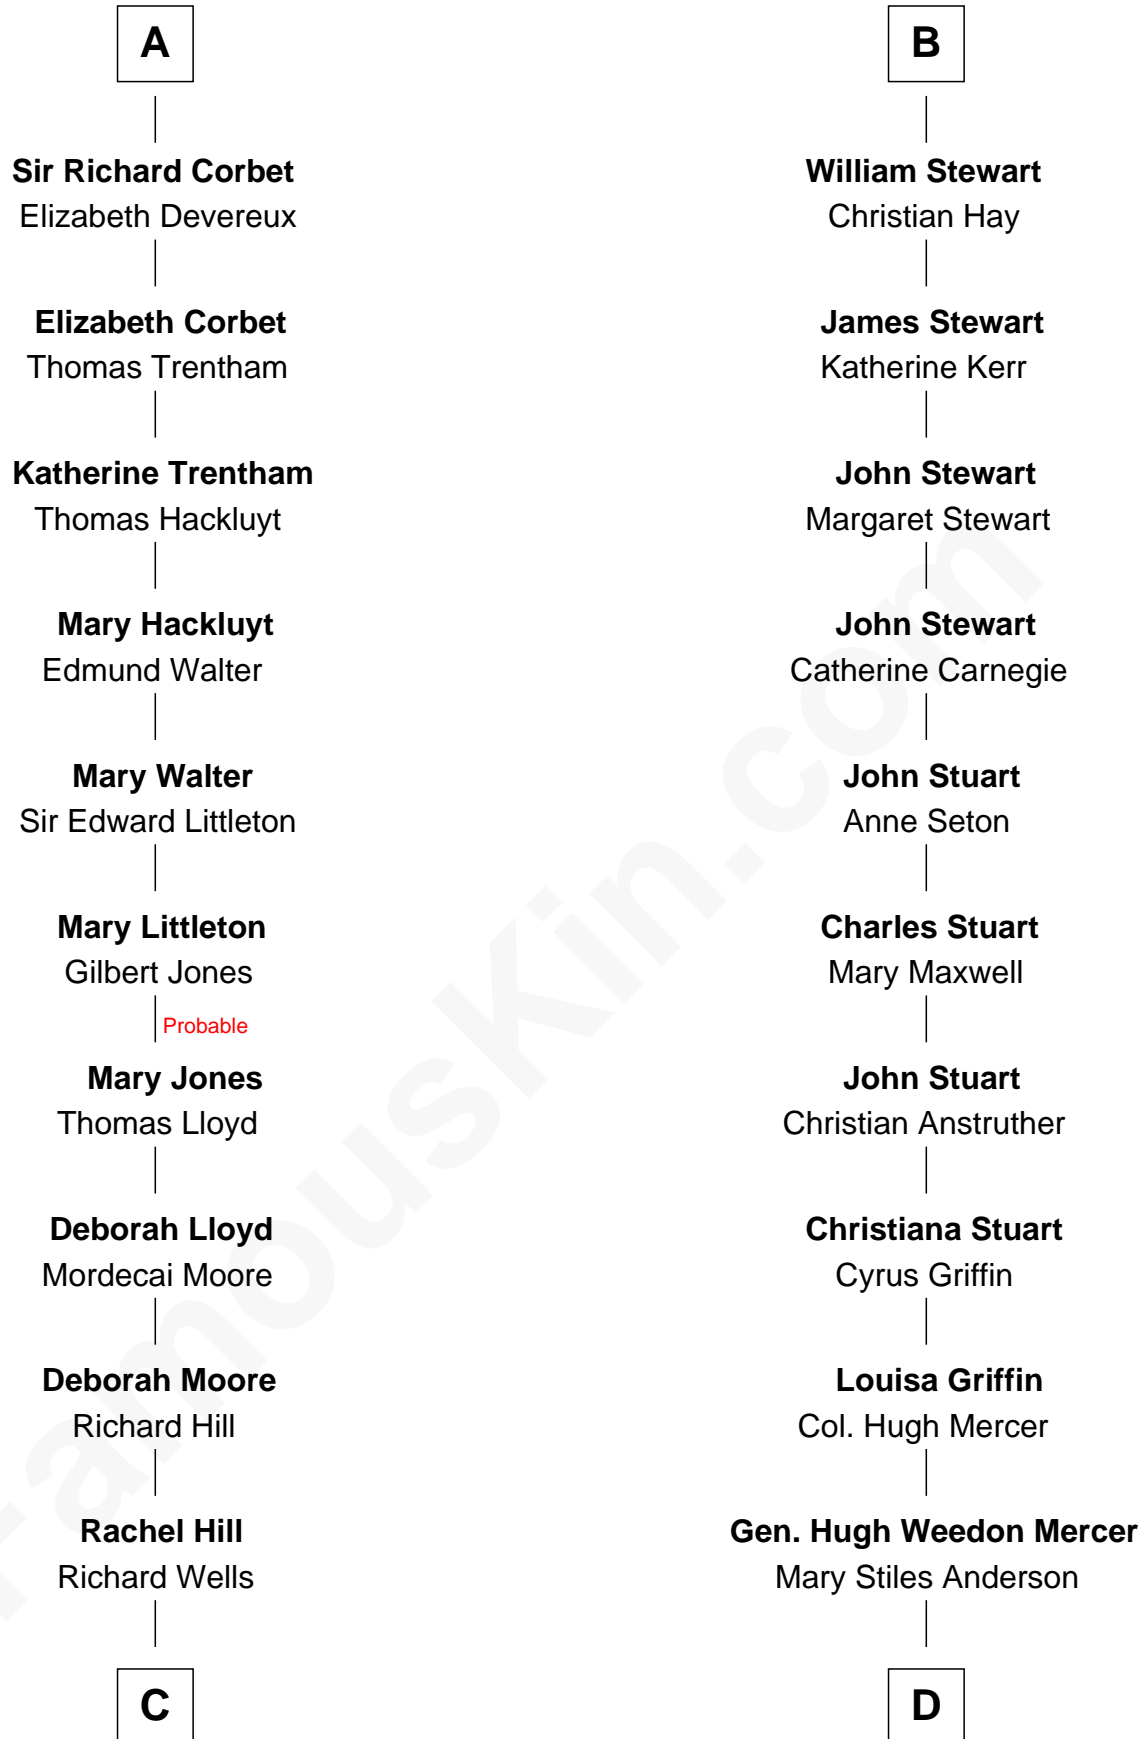

## Relationship Chart of

### Orson Welles

*Radio, Stage, and Movie Actor*

19th cousin 2 times removed of

### Johnny Mercer

*Songwriter and Co-Founder of Capitol Records*

**C**

**William Hill Wells**  
Elizabeth Dagworthy

**Henry Hill Welles**  
Mary Putnam

**Richard Jones Welles**  
Mary Blanche Head

**Richard Head Welles**  
Beatrice Ives