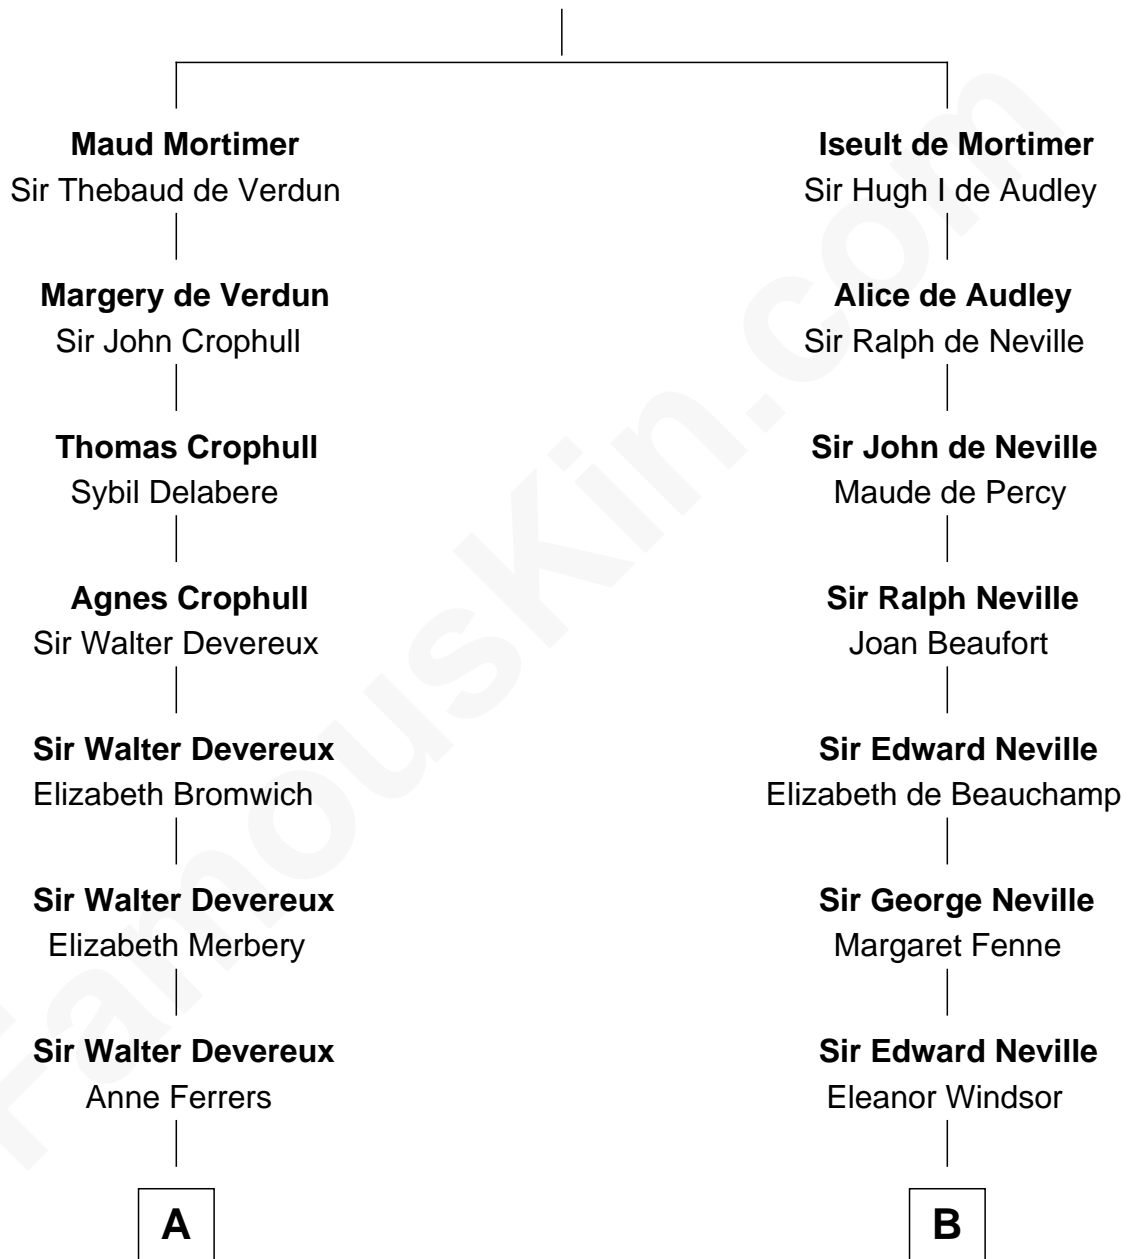

## Relationship Chart of

### Orson Welles

*Radio, Stage, and Movie Actor*

20th cousin 1 time removed of

### Anthony West

*Novelist and writer for the New Yorker*

**Sir Edmund Mortimer**

Margaret de Fiennes

**C**

**William Hill Wells**  
Elizabeth Dagworthy

**Henry Hill Welles**  
Mary Putnam

**Richard Jones Welles**  
Mary Blanche Head