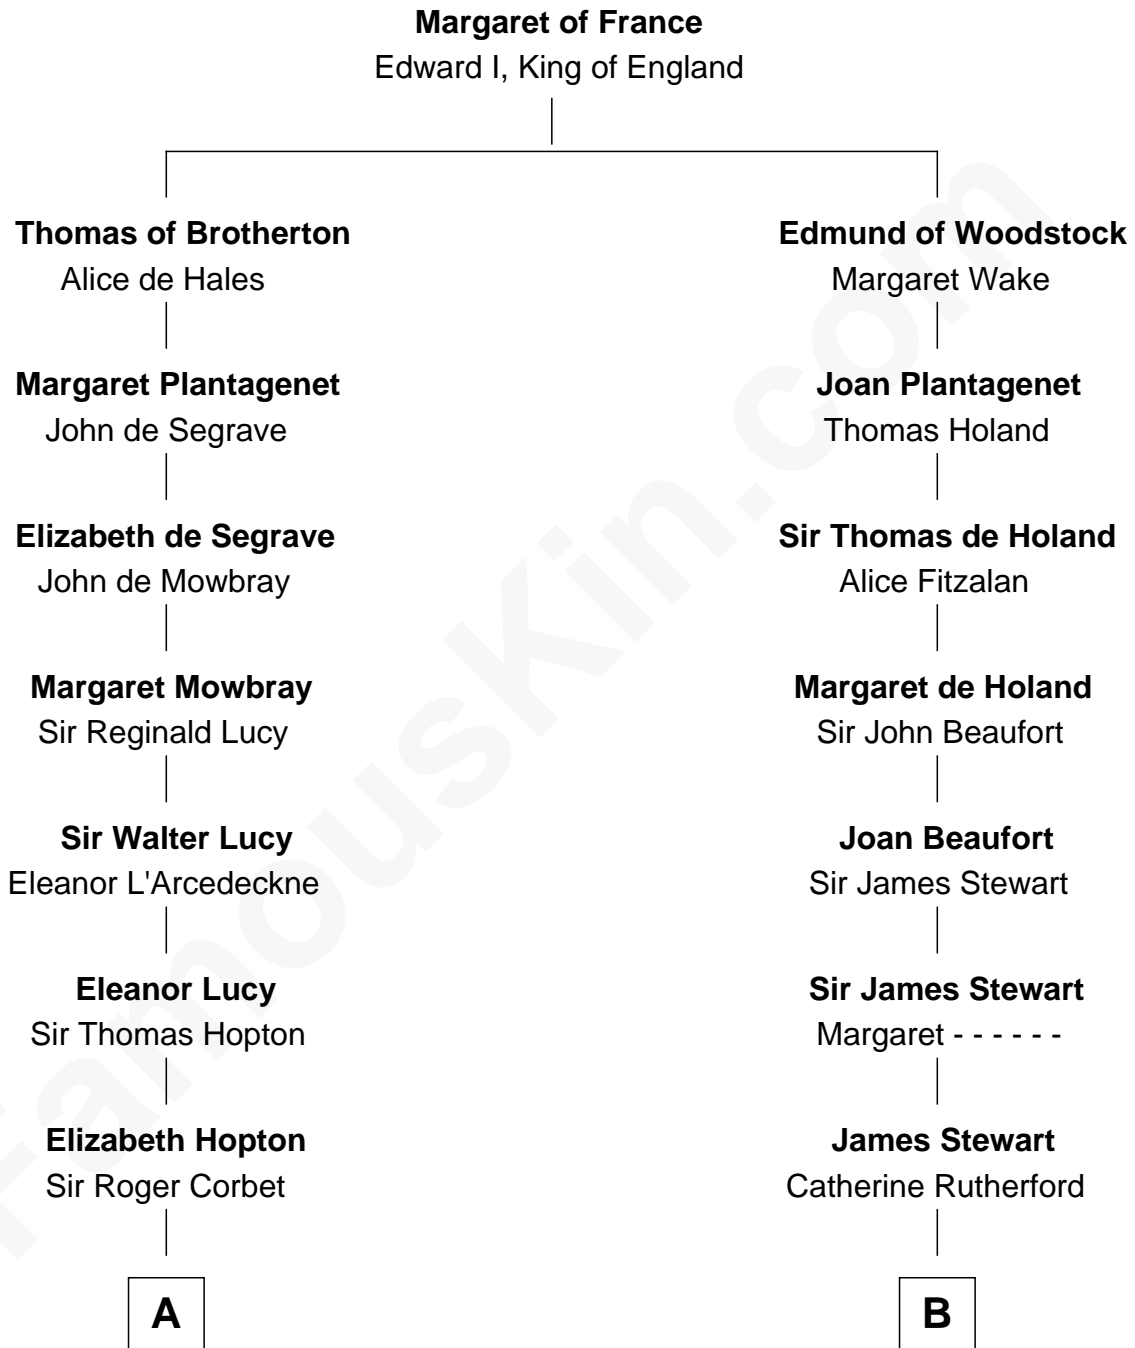

FamousKin.com Relationship Chart of

Orson Welles

Radio, Stage, and Movie Actor

17th cousin 4 times removed of

Noel Coward

Playwright, Actor, and Songwriter

C

William Hill Wells
Elizabeth Dagworthy