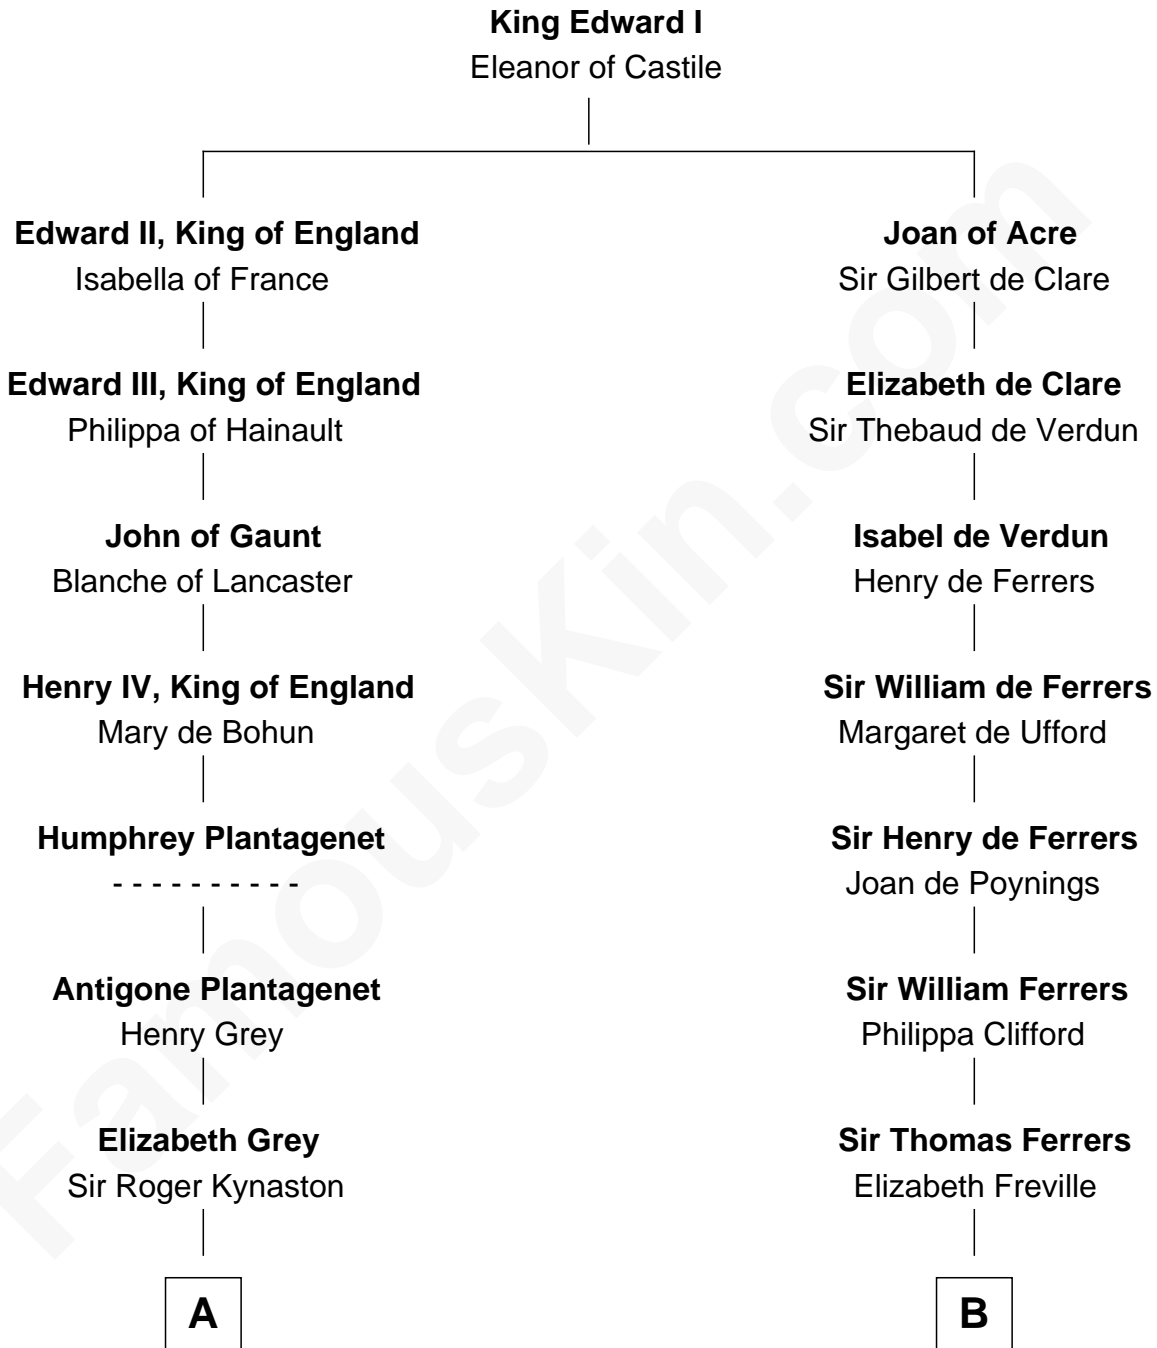

## Relationship Chart of

**Orson Welles**

*Radio, Stage, and Movie Actor*

12th cousin 8 times removed of

**Edmund Waller**

*English Poet and Politician*

**C**

Henry Hill Welles