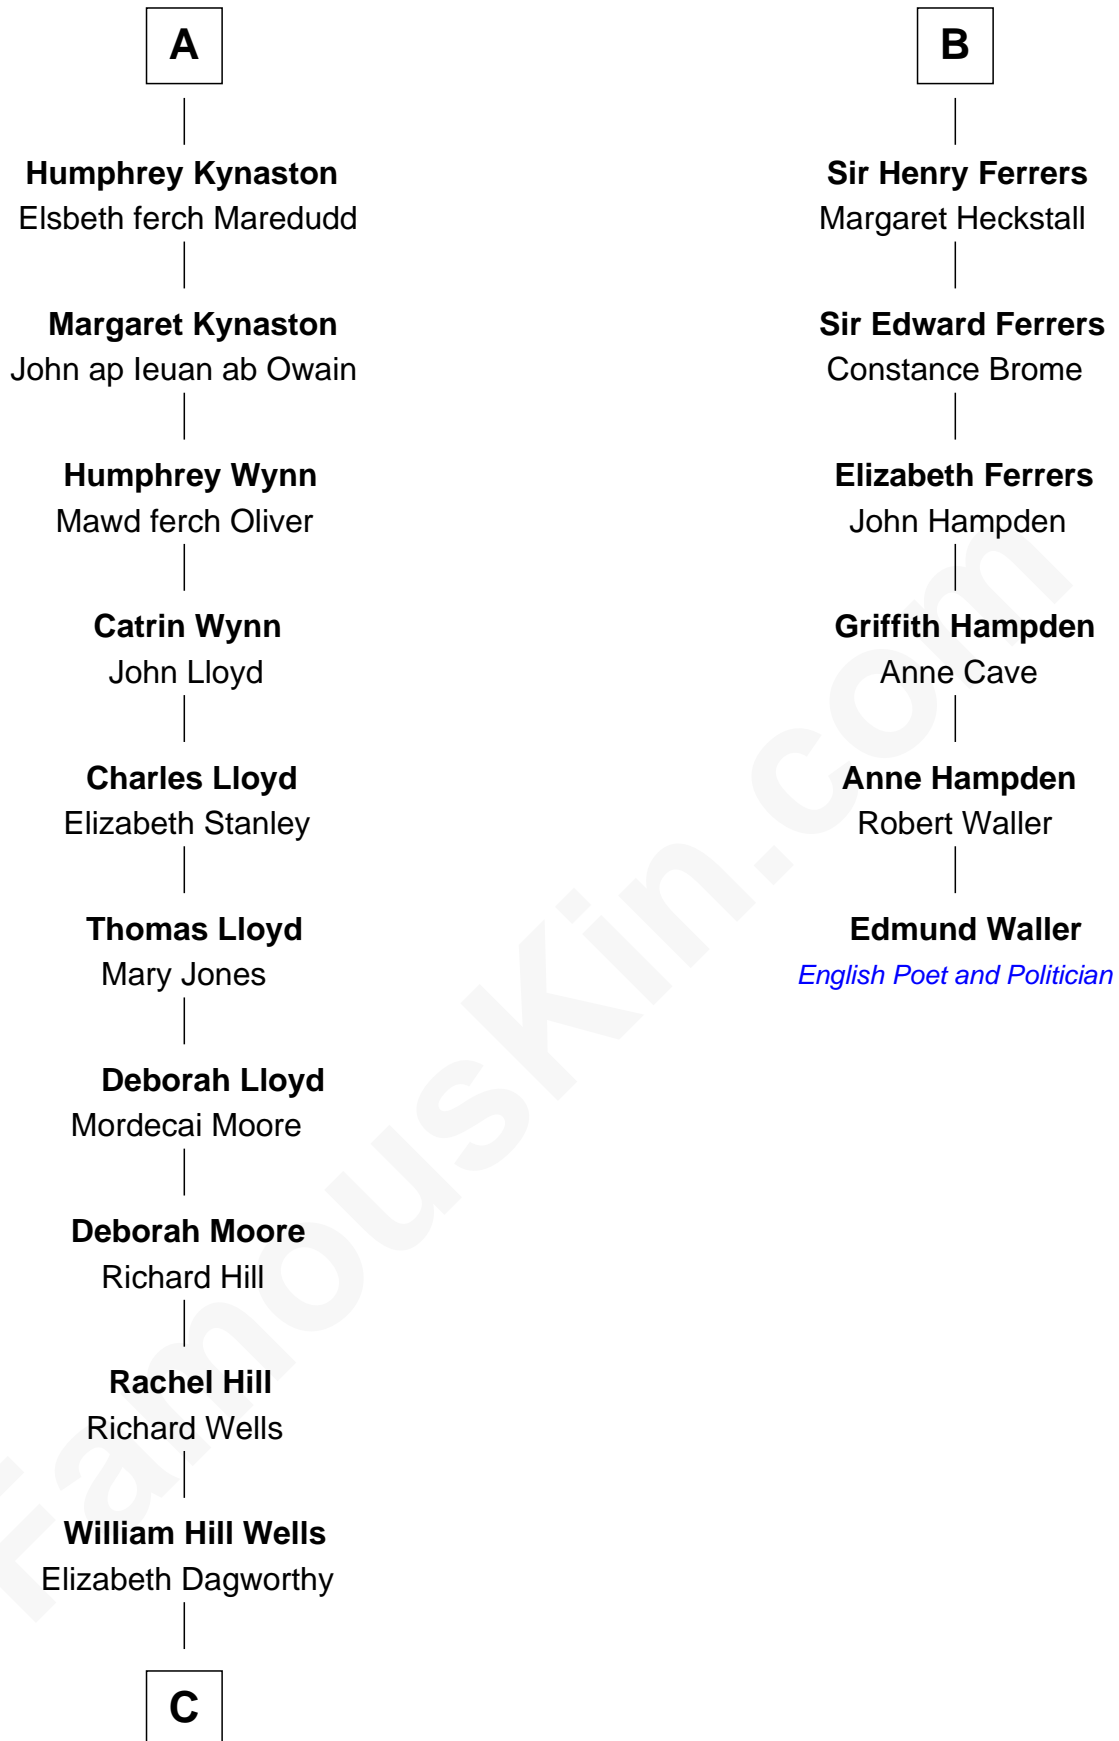

## Relationship Chart of

**Orson Welles**

*Radio, Stage, and Movie Actor*

12th cousin 8 times removed of

**Edmund Waller**

*English Poet and Politician*

**C**

Henry Hill Welles