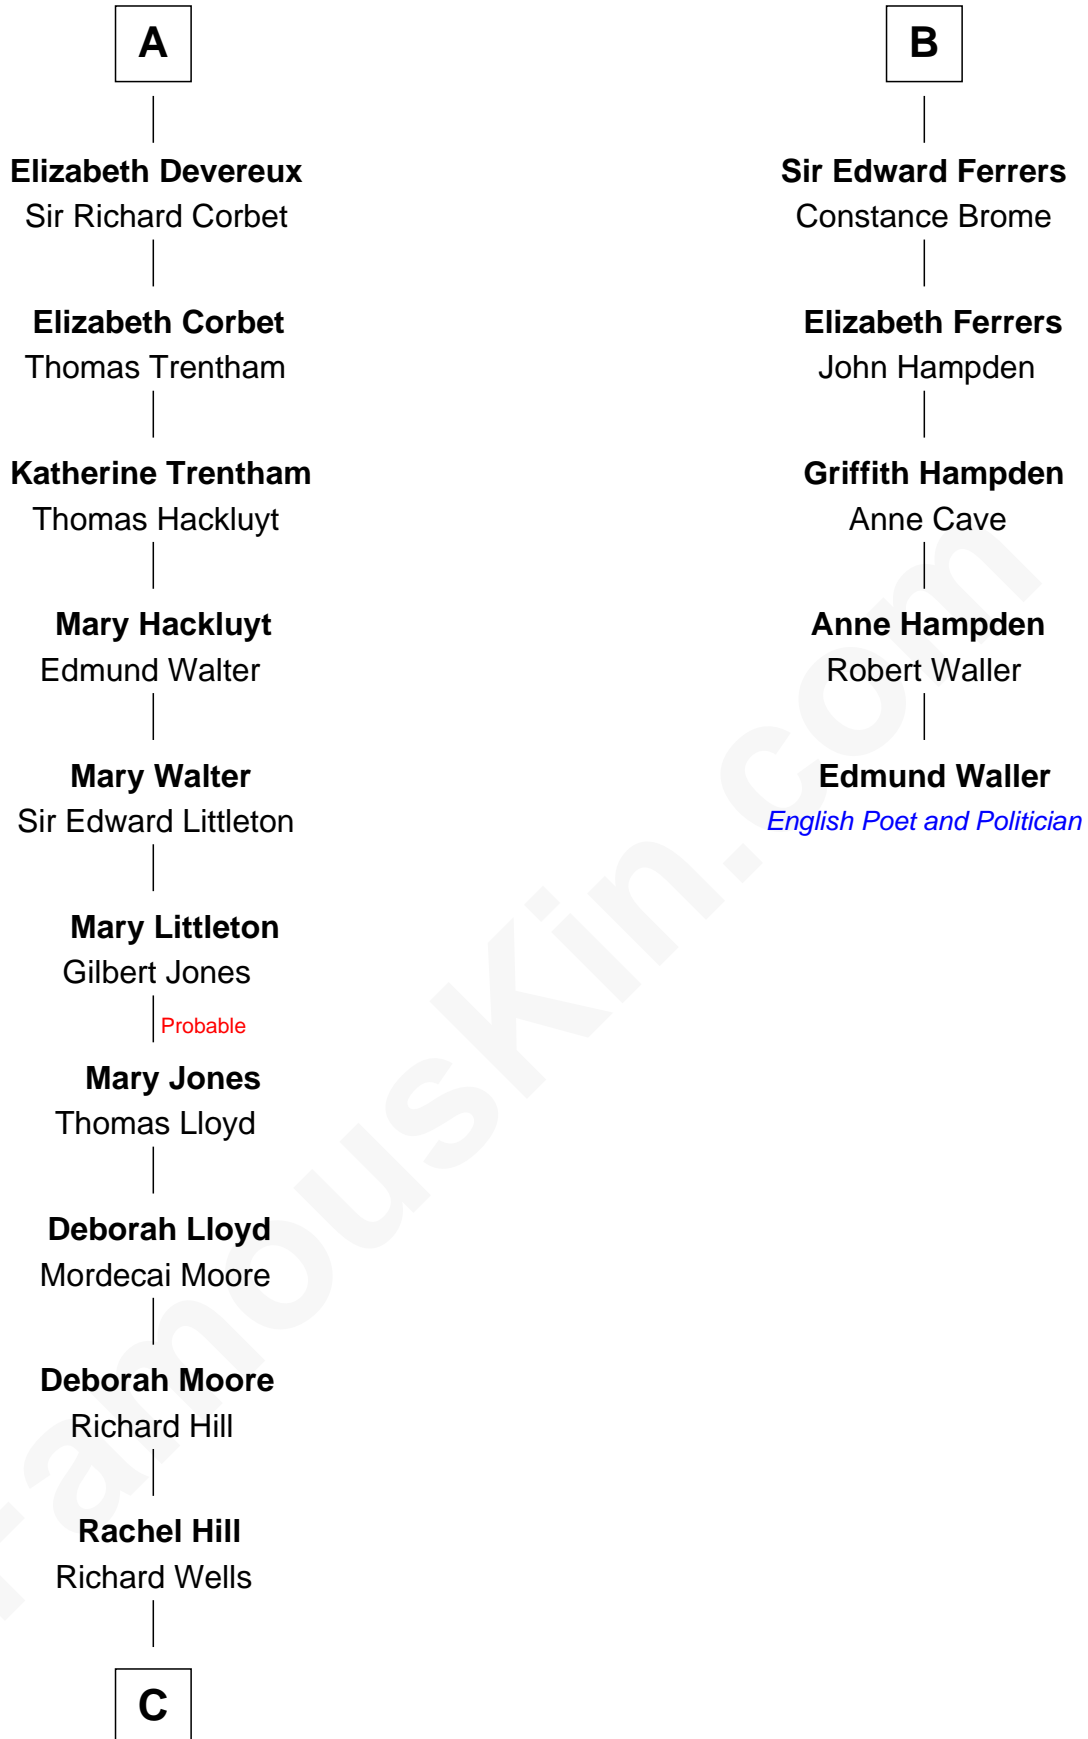

FamousKin.com

Relationship Chart of

Orson Welles

Radio, Stage, and Movie Actor

11th cousin 10 times removed of

Edmund Waller

English Poet and Politician

Sir Gilbert de Clare

Joan of Acre

C

—
William Hill Wells
Elizabeth Dagworthy

—
Henry Hill Welles
Mary Putnam

—
Richard Jones Welles
Mary Blanche Head

—
Richard Head Welles
Beatrice Ives

—
Orson Welles
Radio, Stage, and Movie Actor