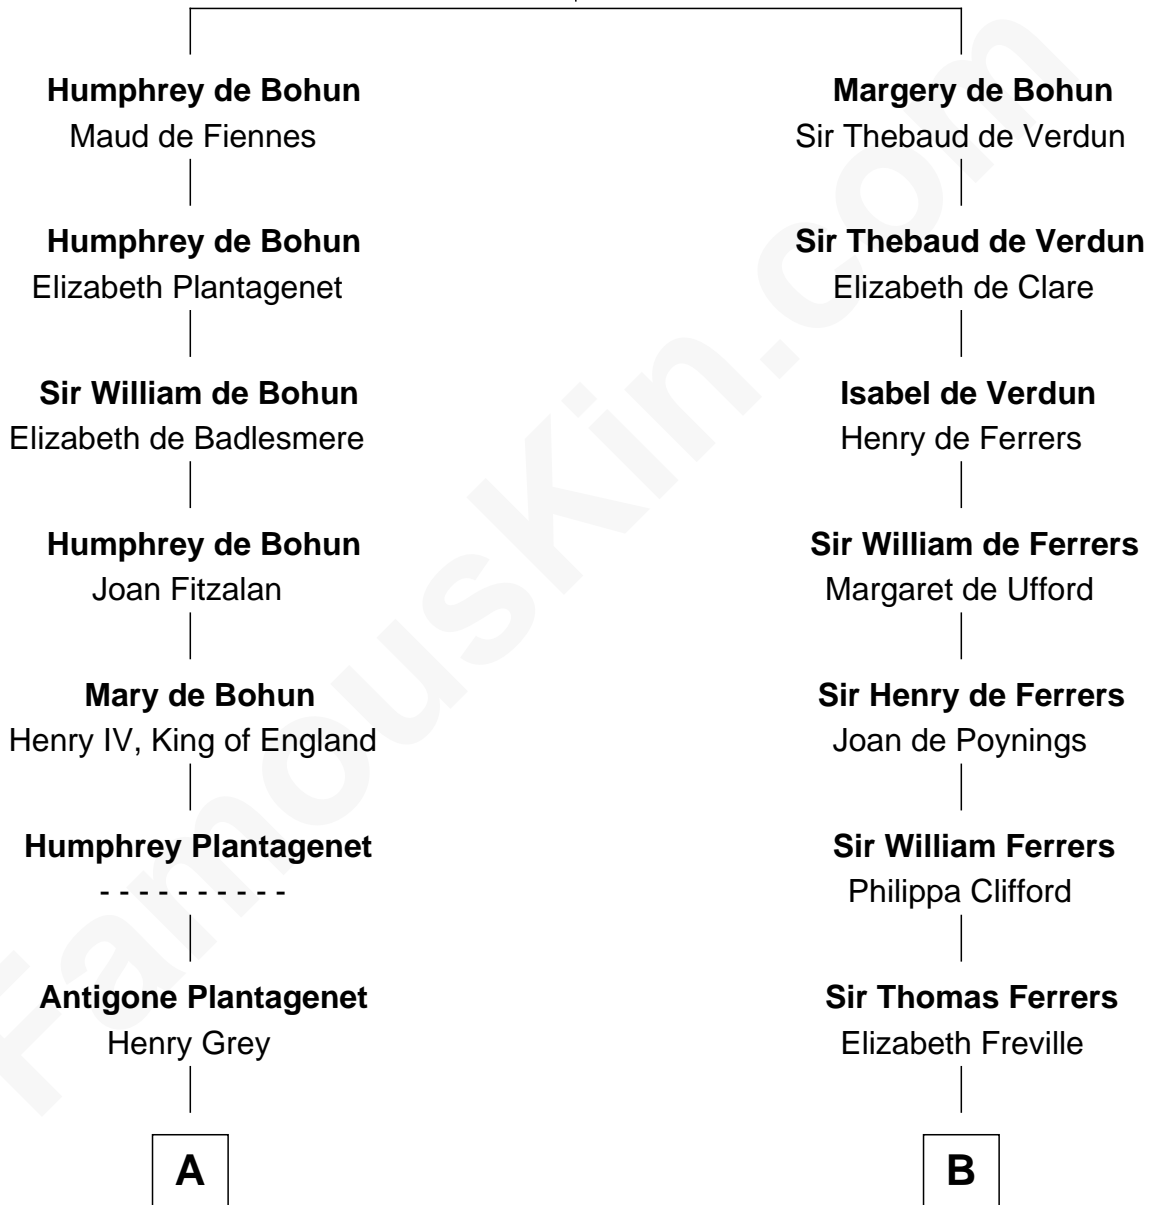

FamousKin.com Relationship Chart of

Orson Welles

Radio, Stage, and Movie Actor

12th cousin 9 times removed of

Edmund Waller

English Poet and Politician

Sir Humphrey de Bohun

Eleanor de Braiose