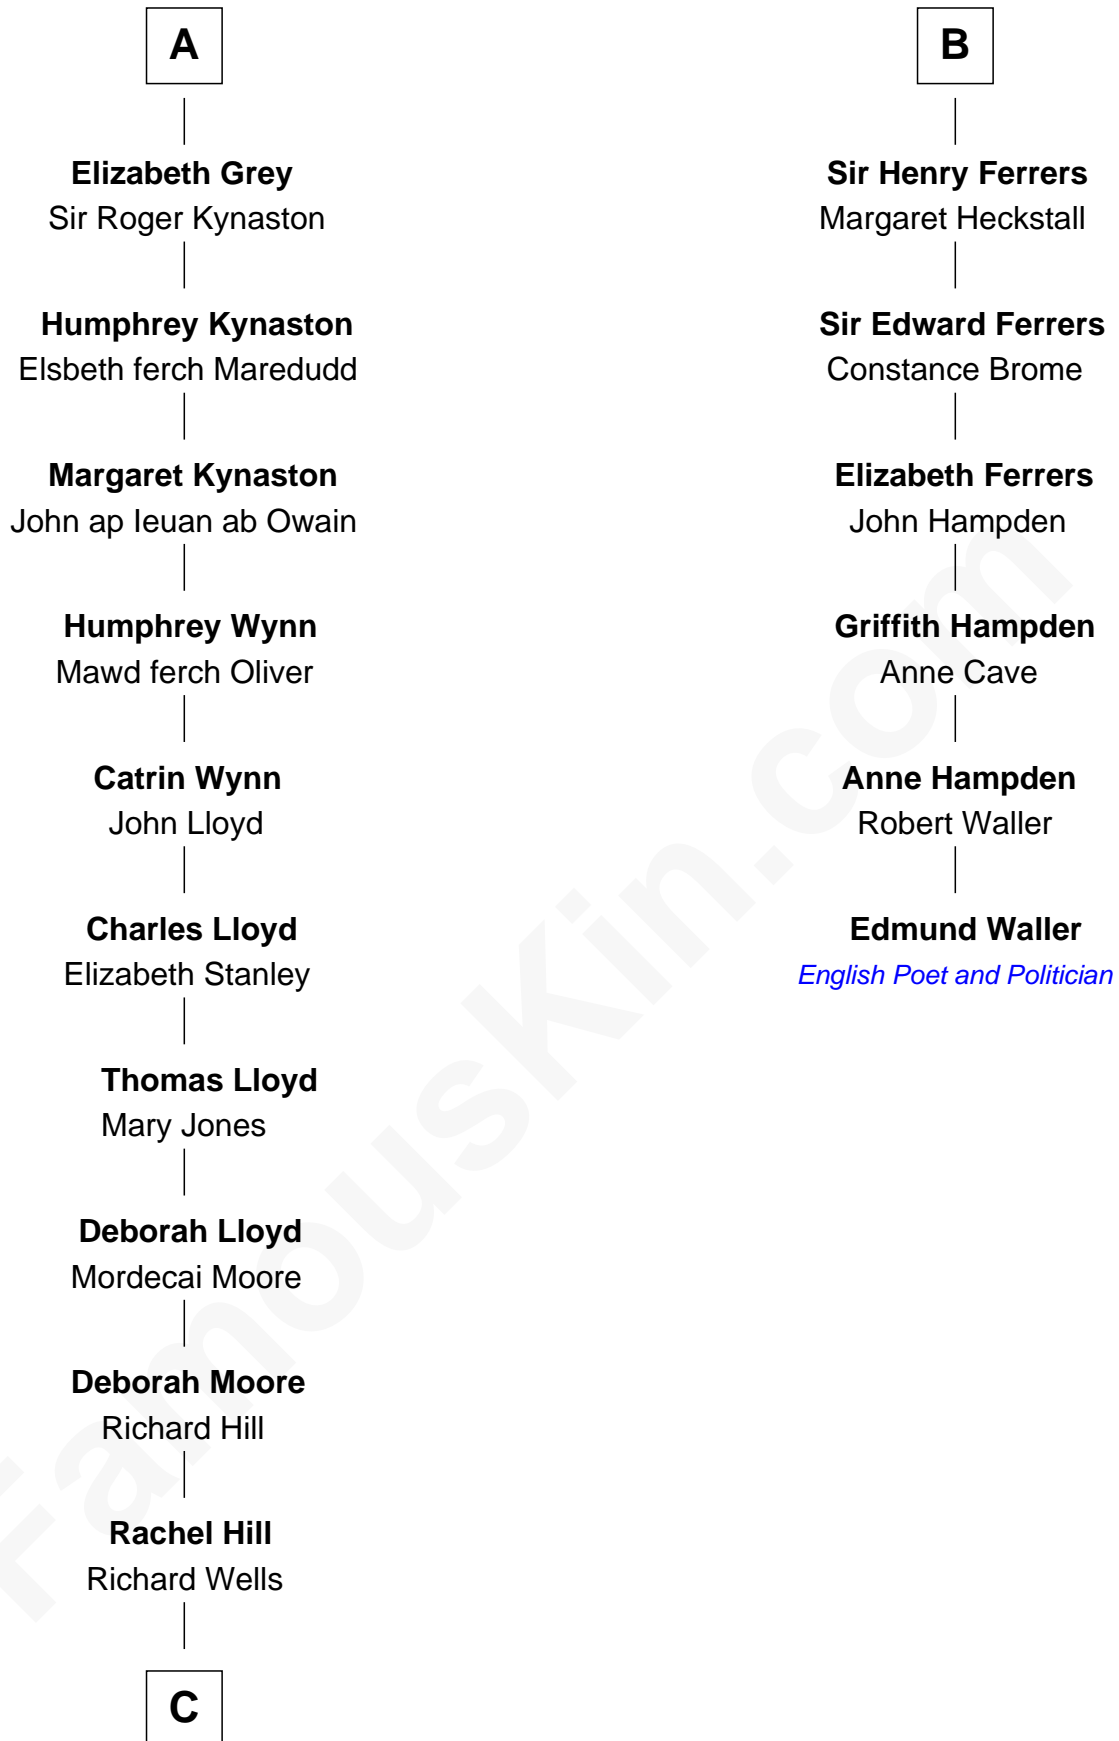

FamousKin.com Relationship Chart of

Orson Welles

Radio, Stage, and Movie Actor

12th cousin 9 times removed of

Edmund Waller

English Poet and Politician

Sir Humphrey de Bohun

Eleanor de Braiose